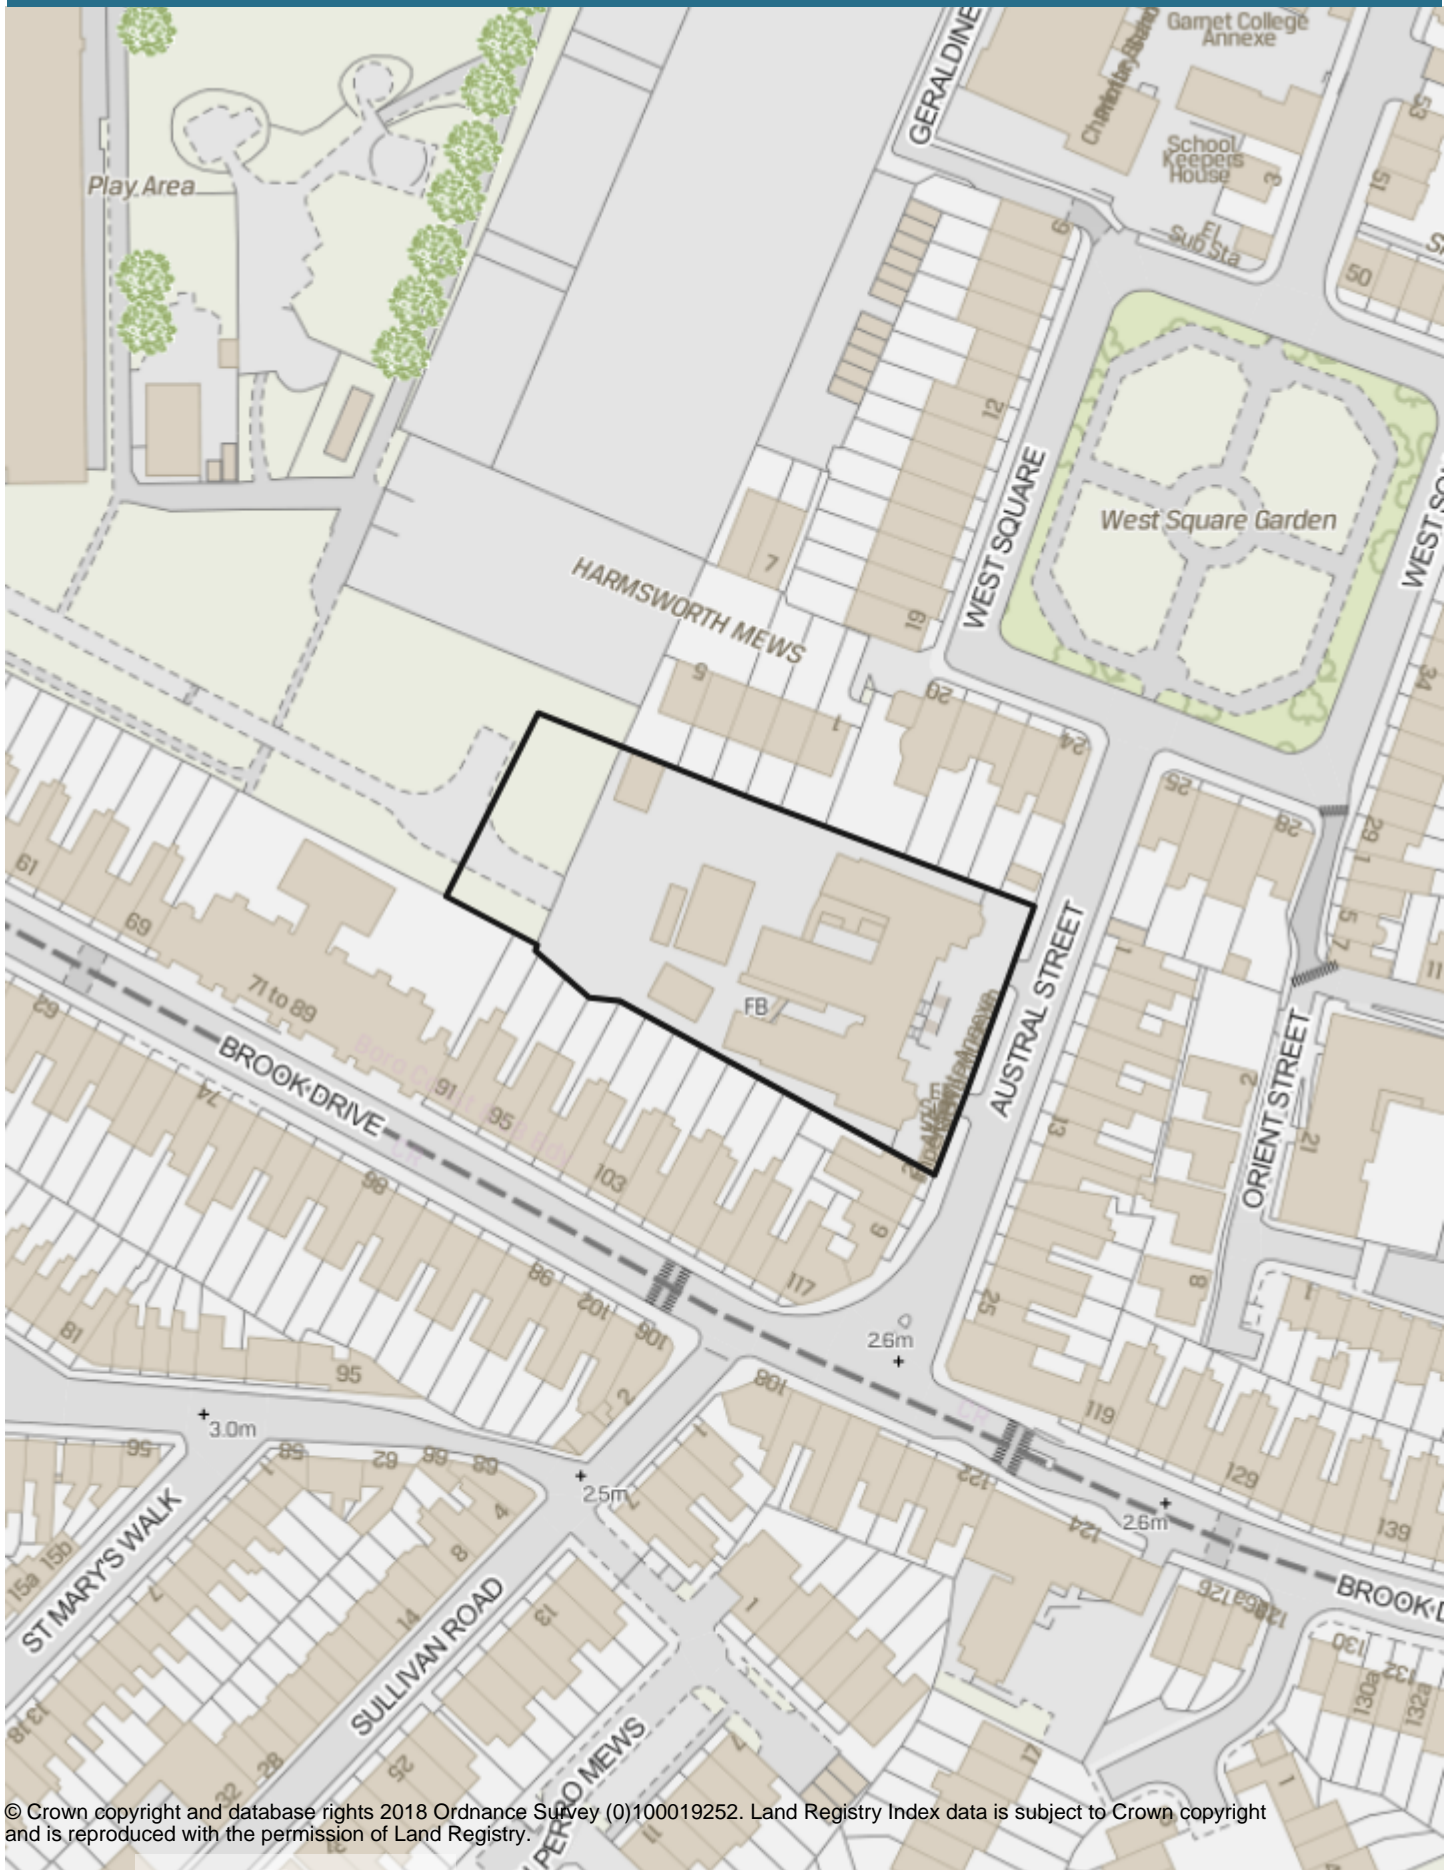

ALL SAINTS ANNEXE (IMPERIAL WAR MUSEUM) AND LAND TO THE REAR, AUSTRAL STREET, SE16 2ET

© Crown copyright and database rights 2018 Ordnance Survey (0)100019252. Land Registry Index data is subject to Crown copyright and is reproduced with the permission of Land Registry.

50 m

Scale = 1250

27-Sep-2018