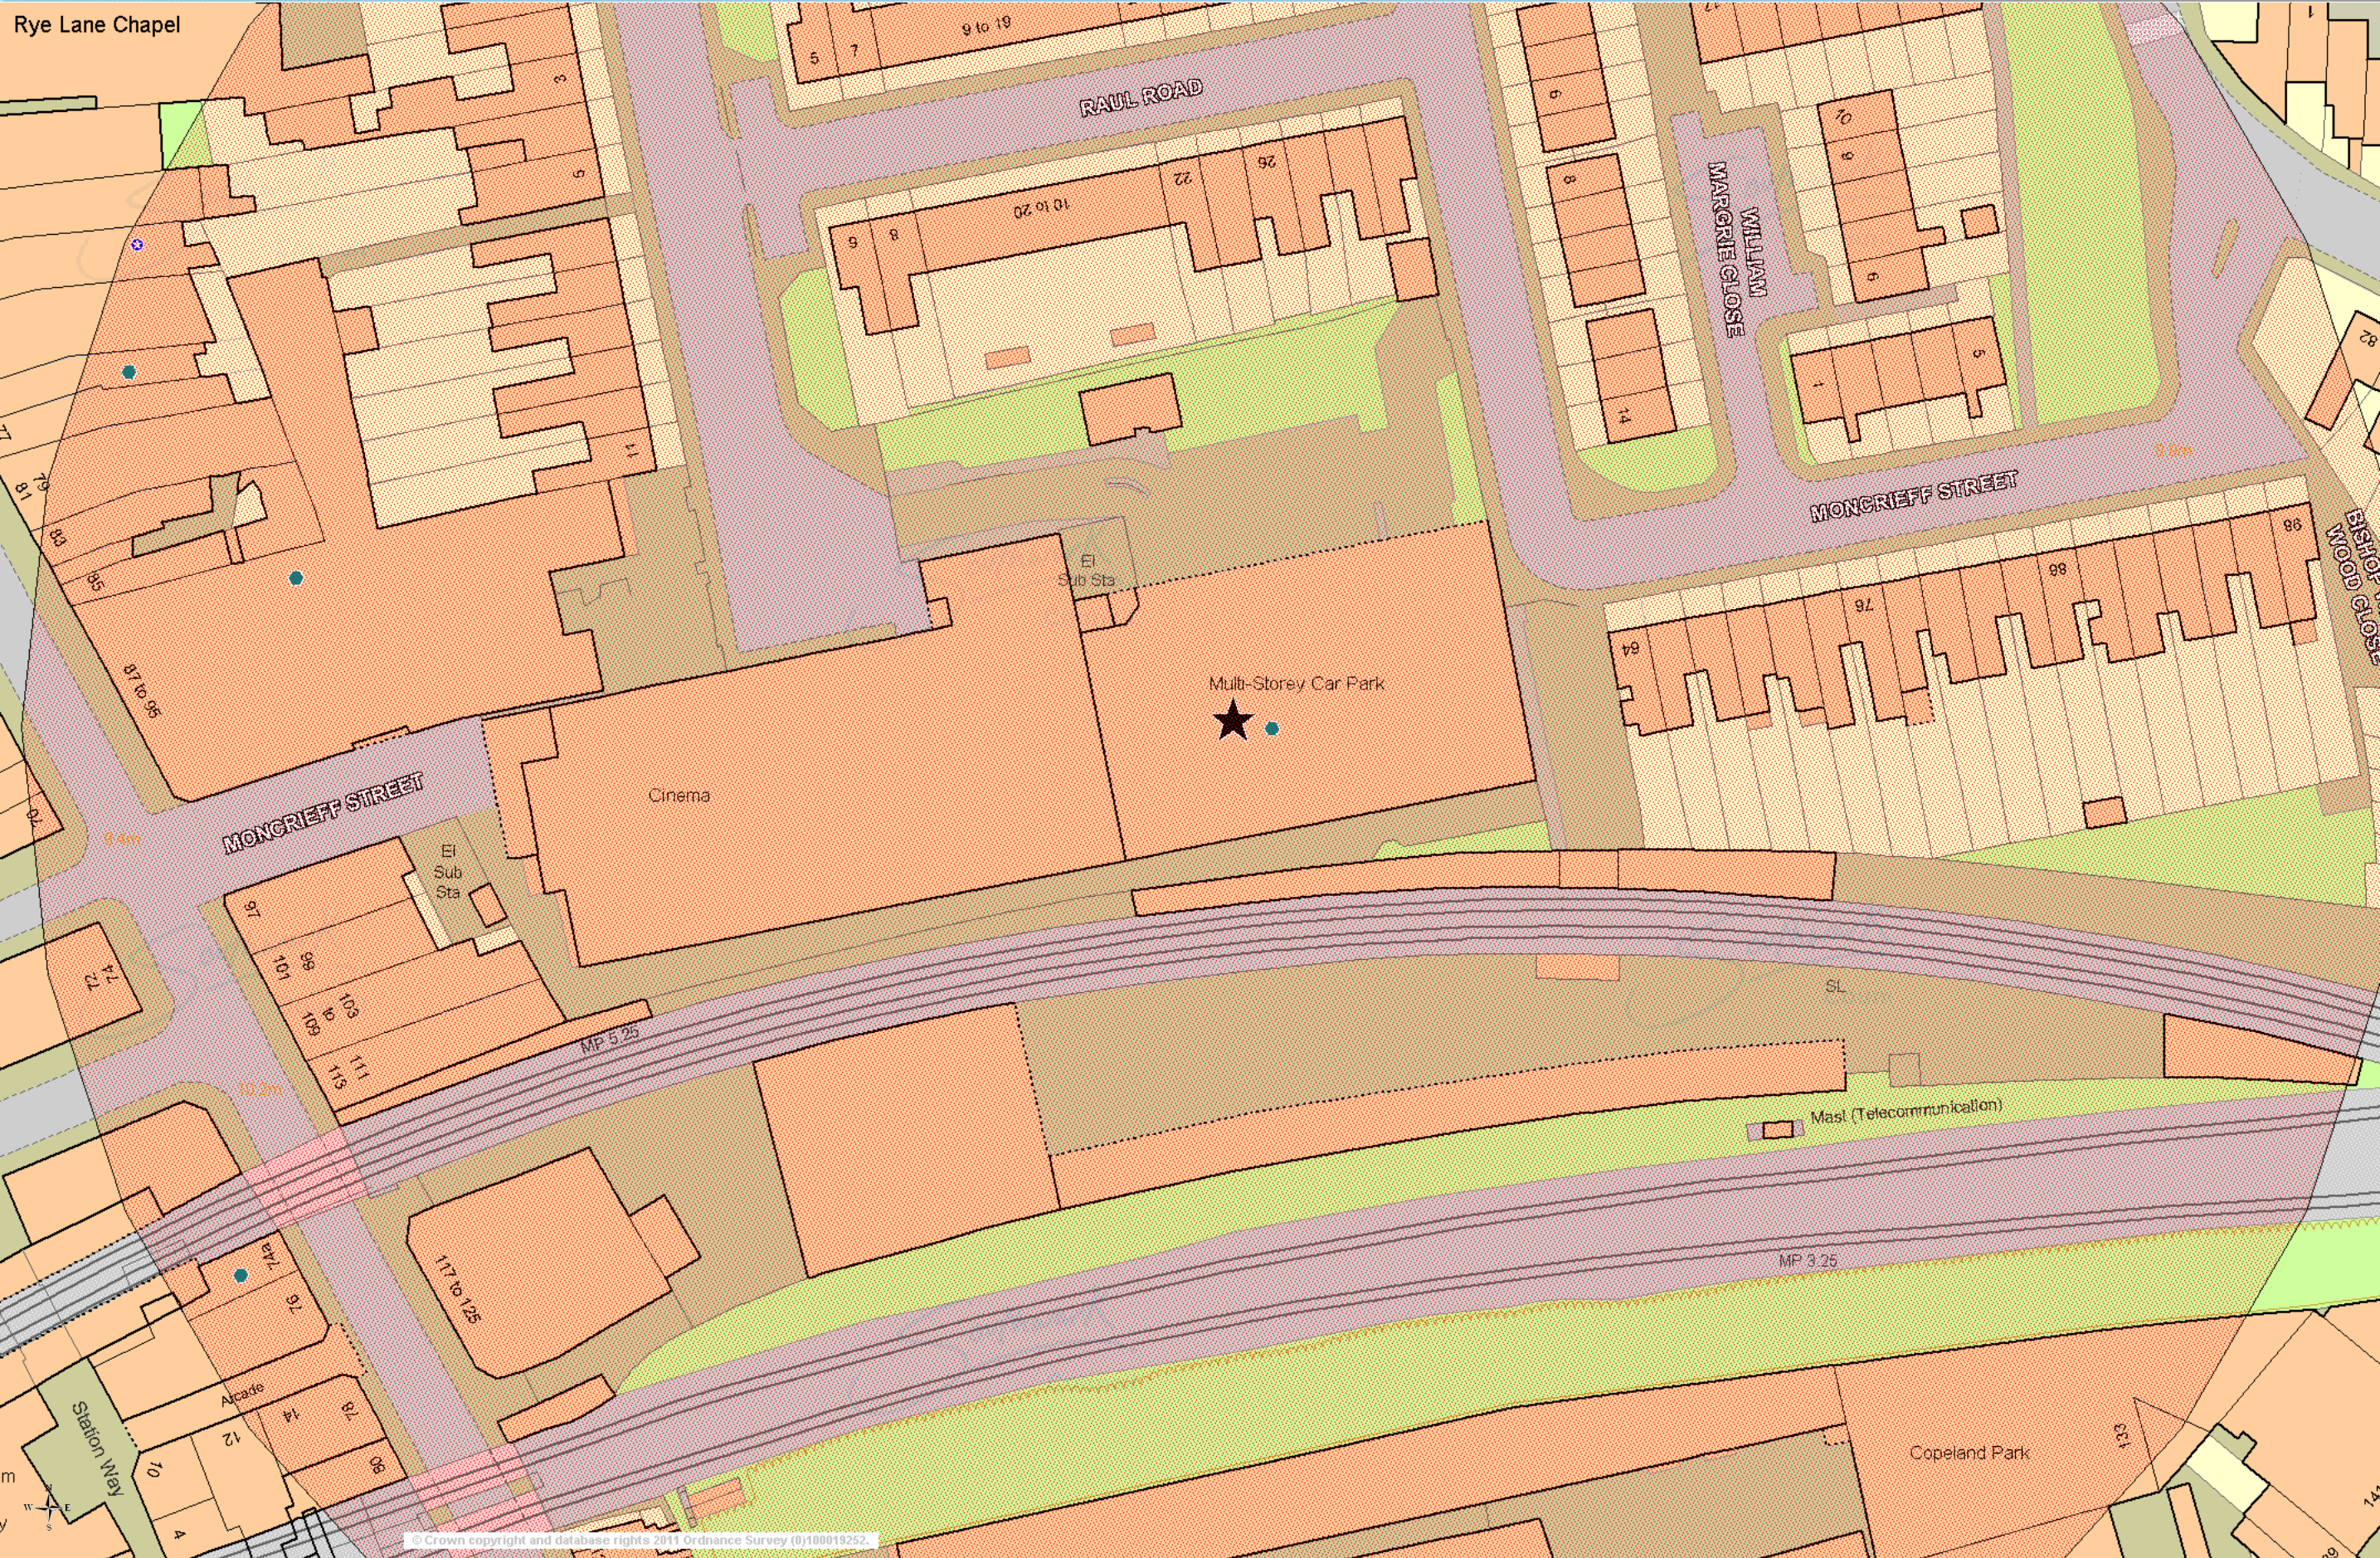

Franks Cafe, level 9&10, peckham car park 95a rye lane SE15

Date 18/5/2015

© Crown copyright and database rights 2011 Ordnance Survey (0)100019252.