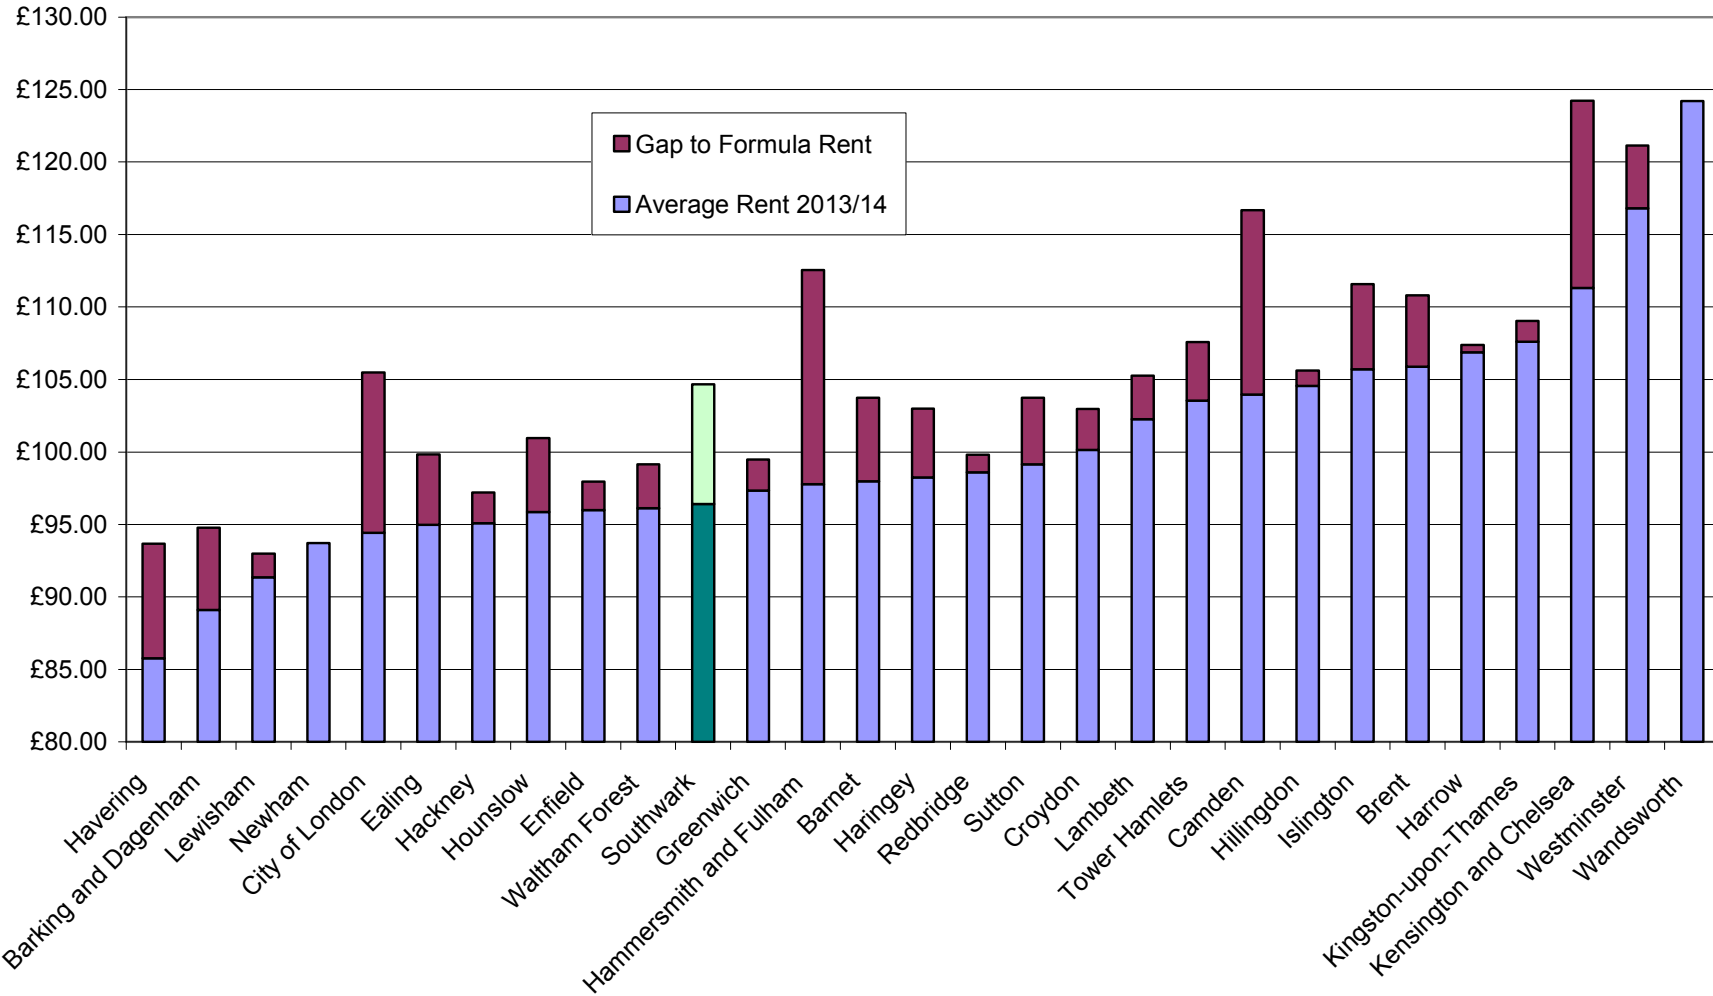

APPENDIX B – AVERAGE RENTS 2013/14

Data source: London Boroughs HRA Budget Reports