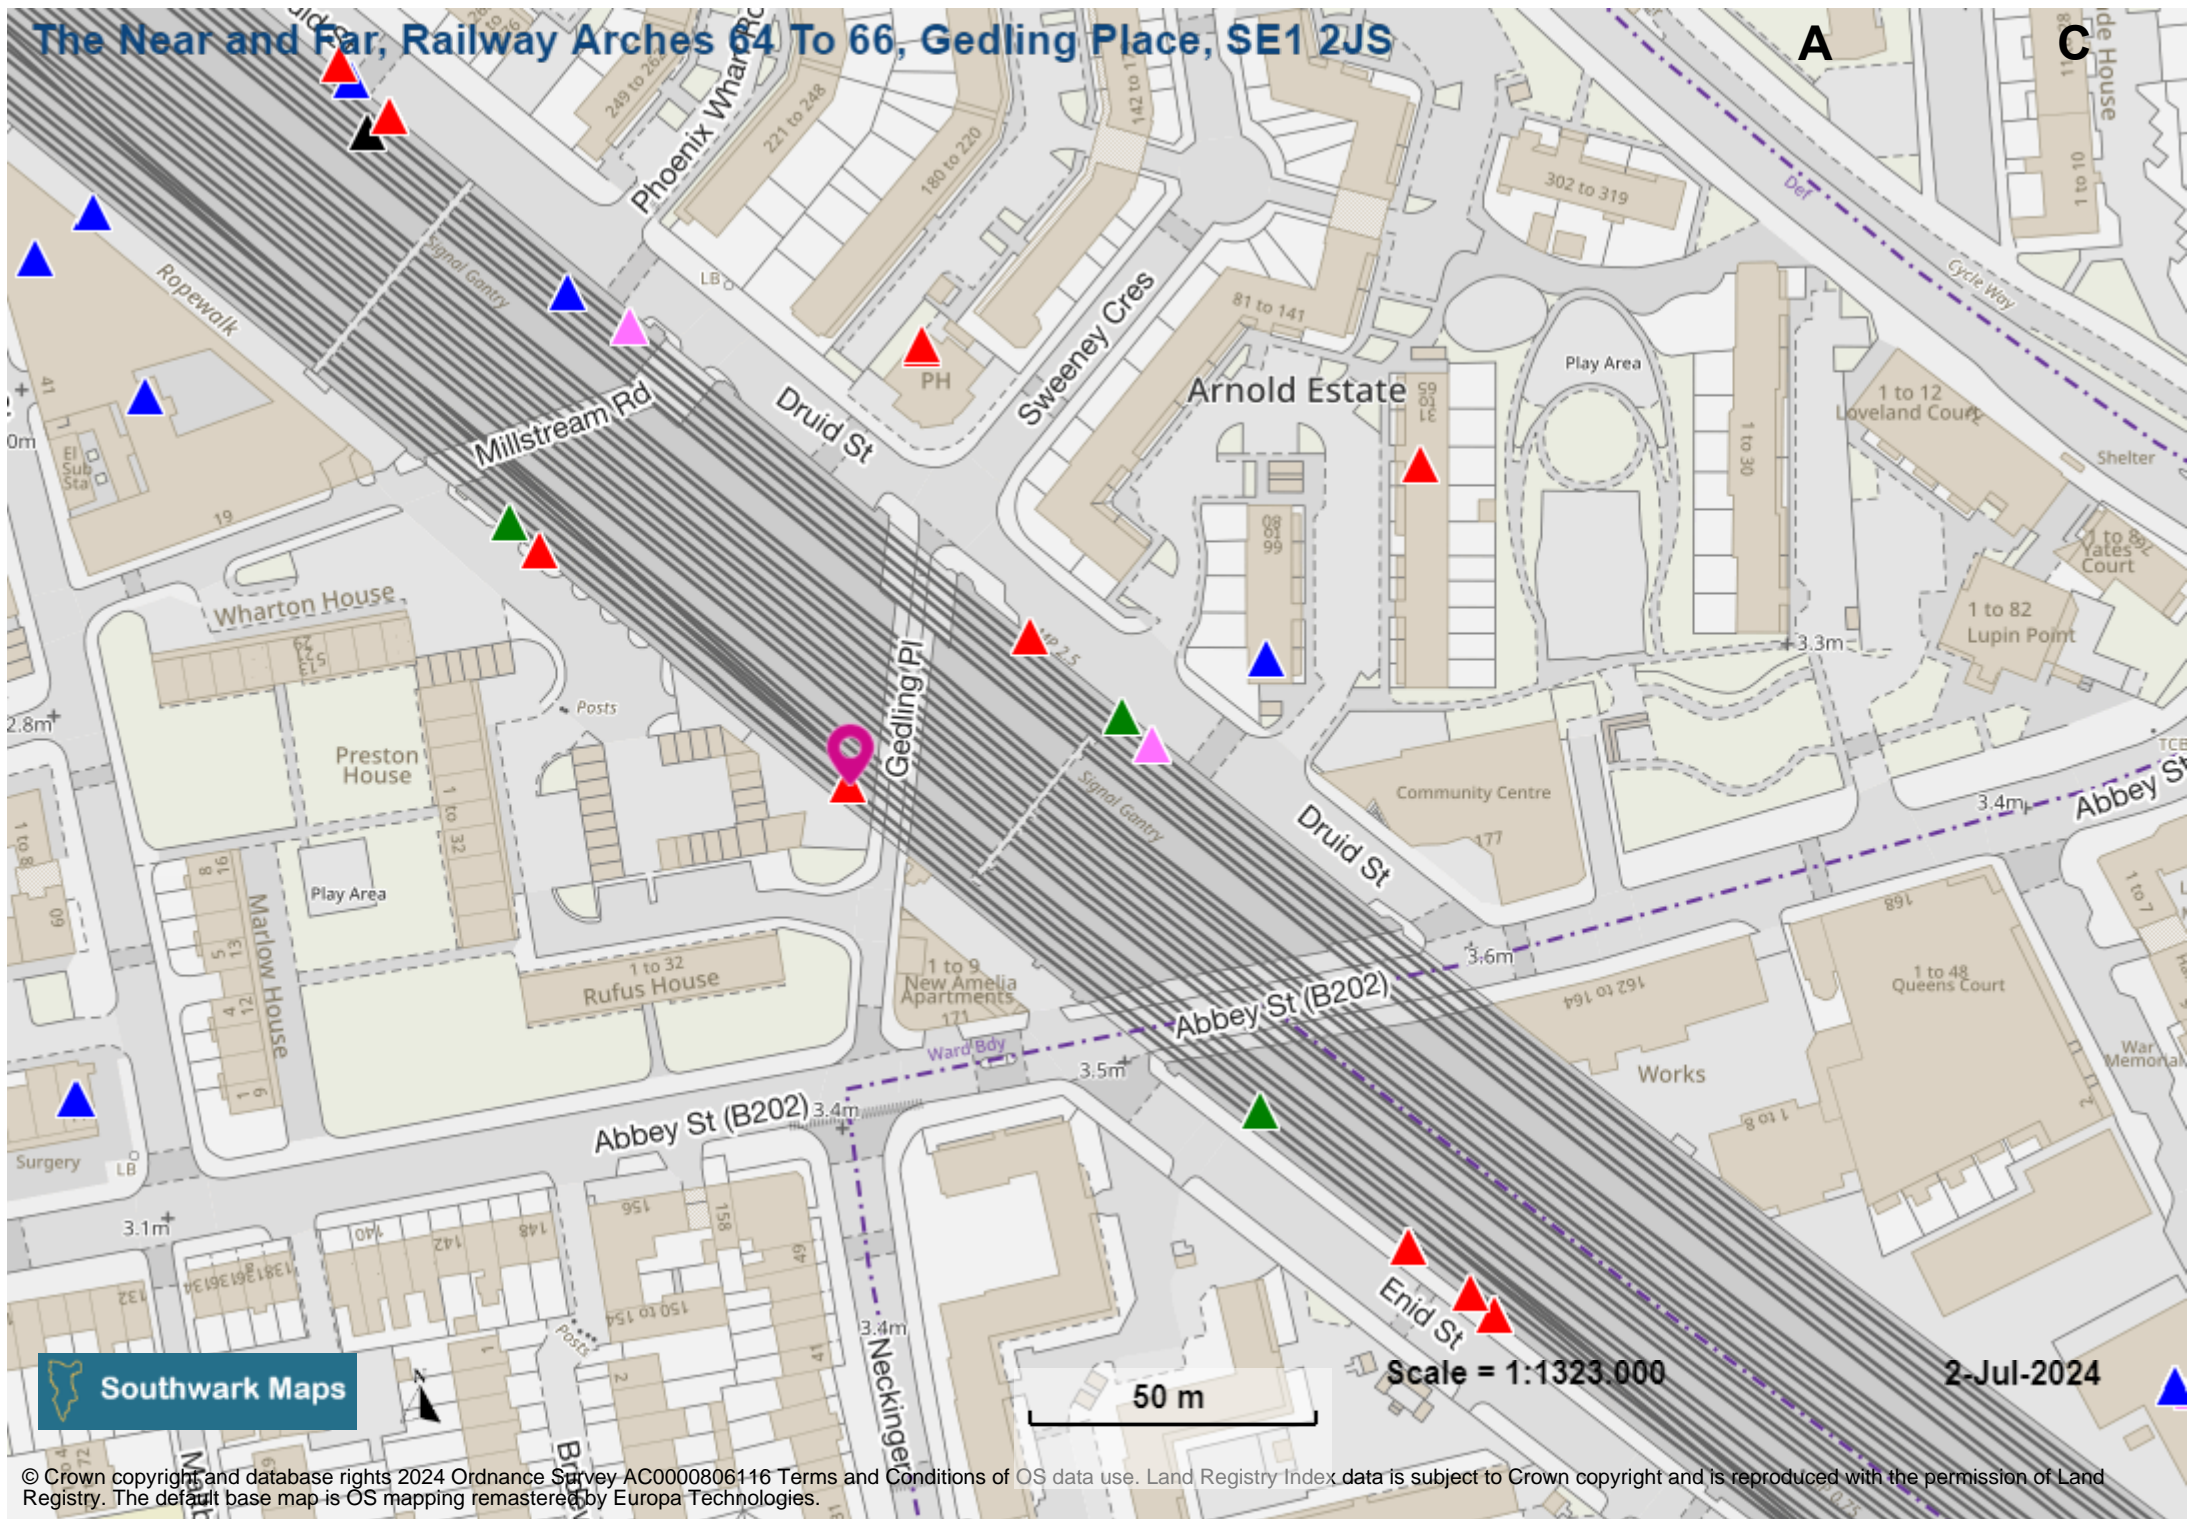

The Near and Far, Railway Arches 64 To 66, Gedding Place, SE1 2JS

Southwark Maps

50 m

Scale = 1:1323,000

2-Jul-2024