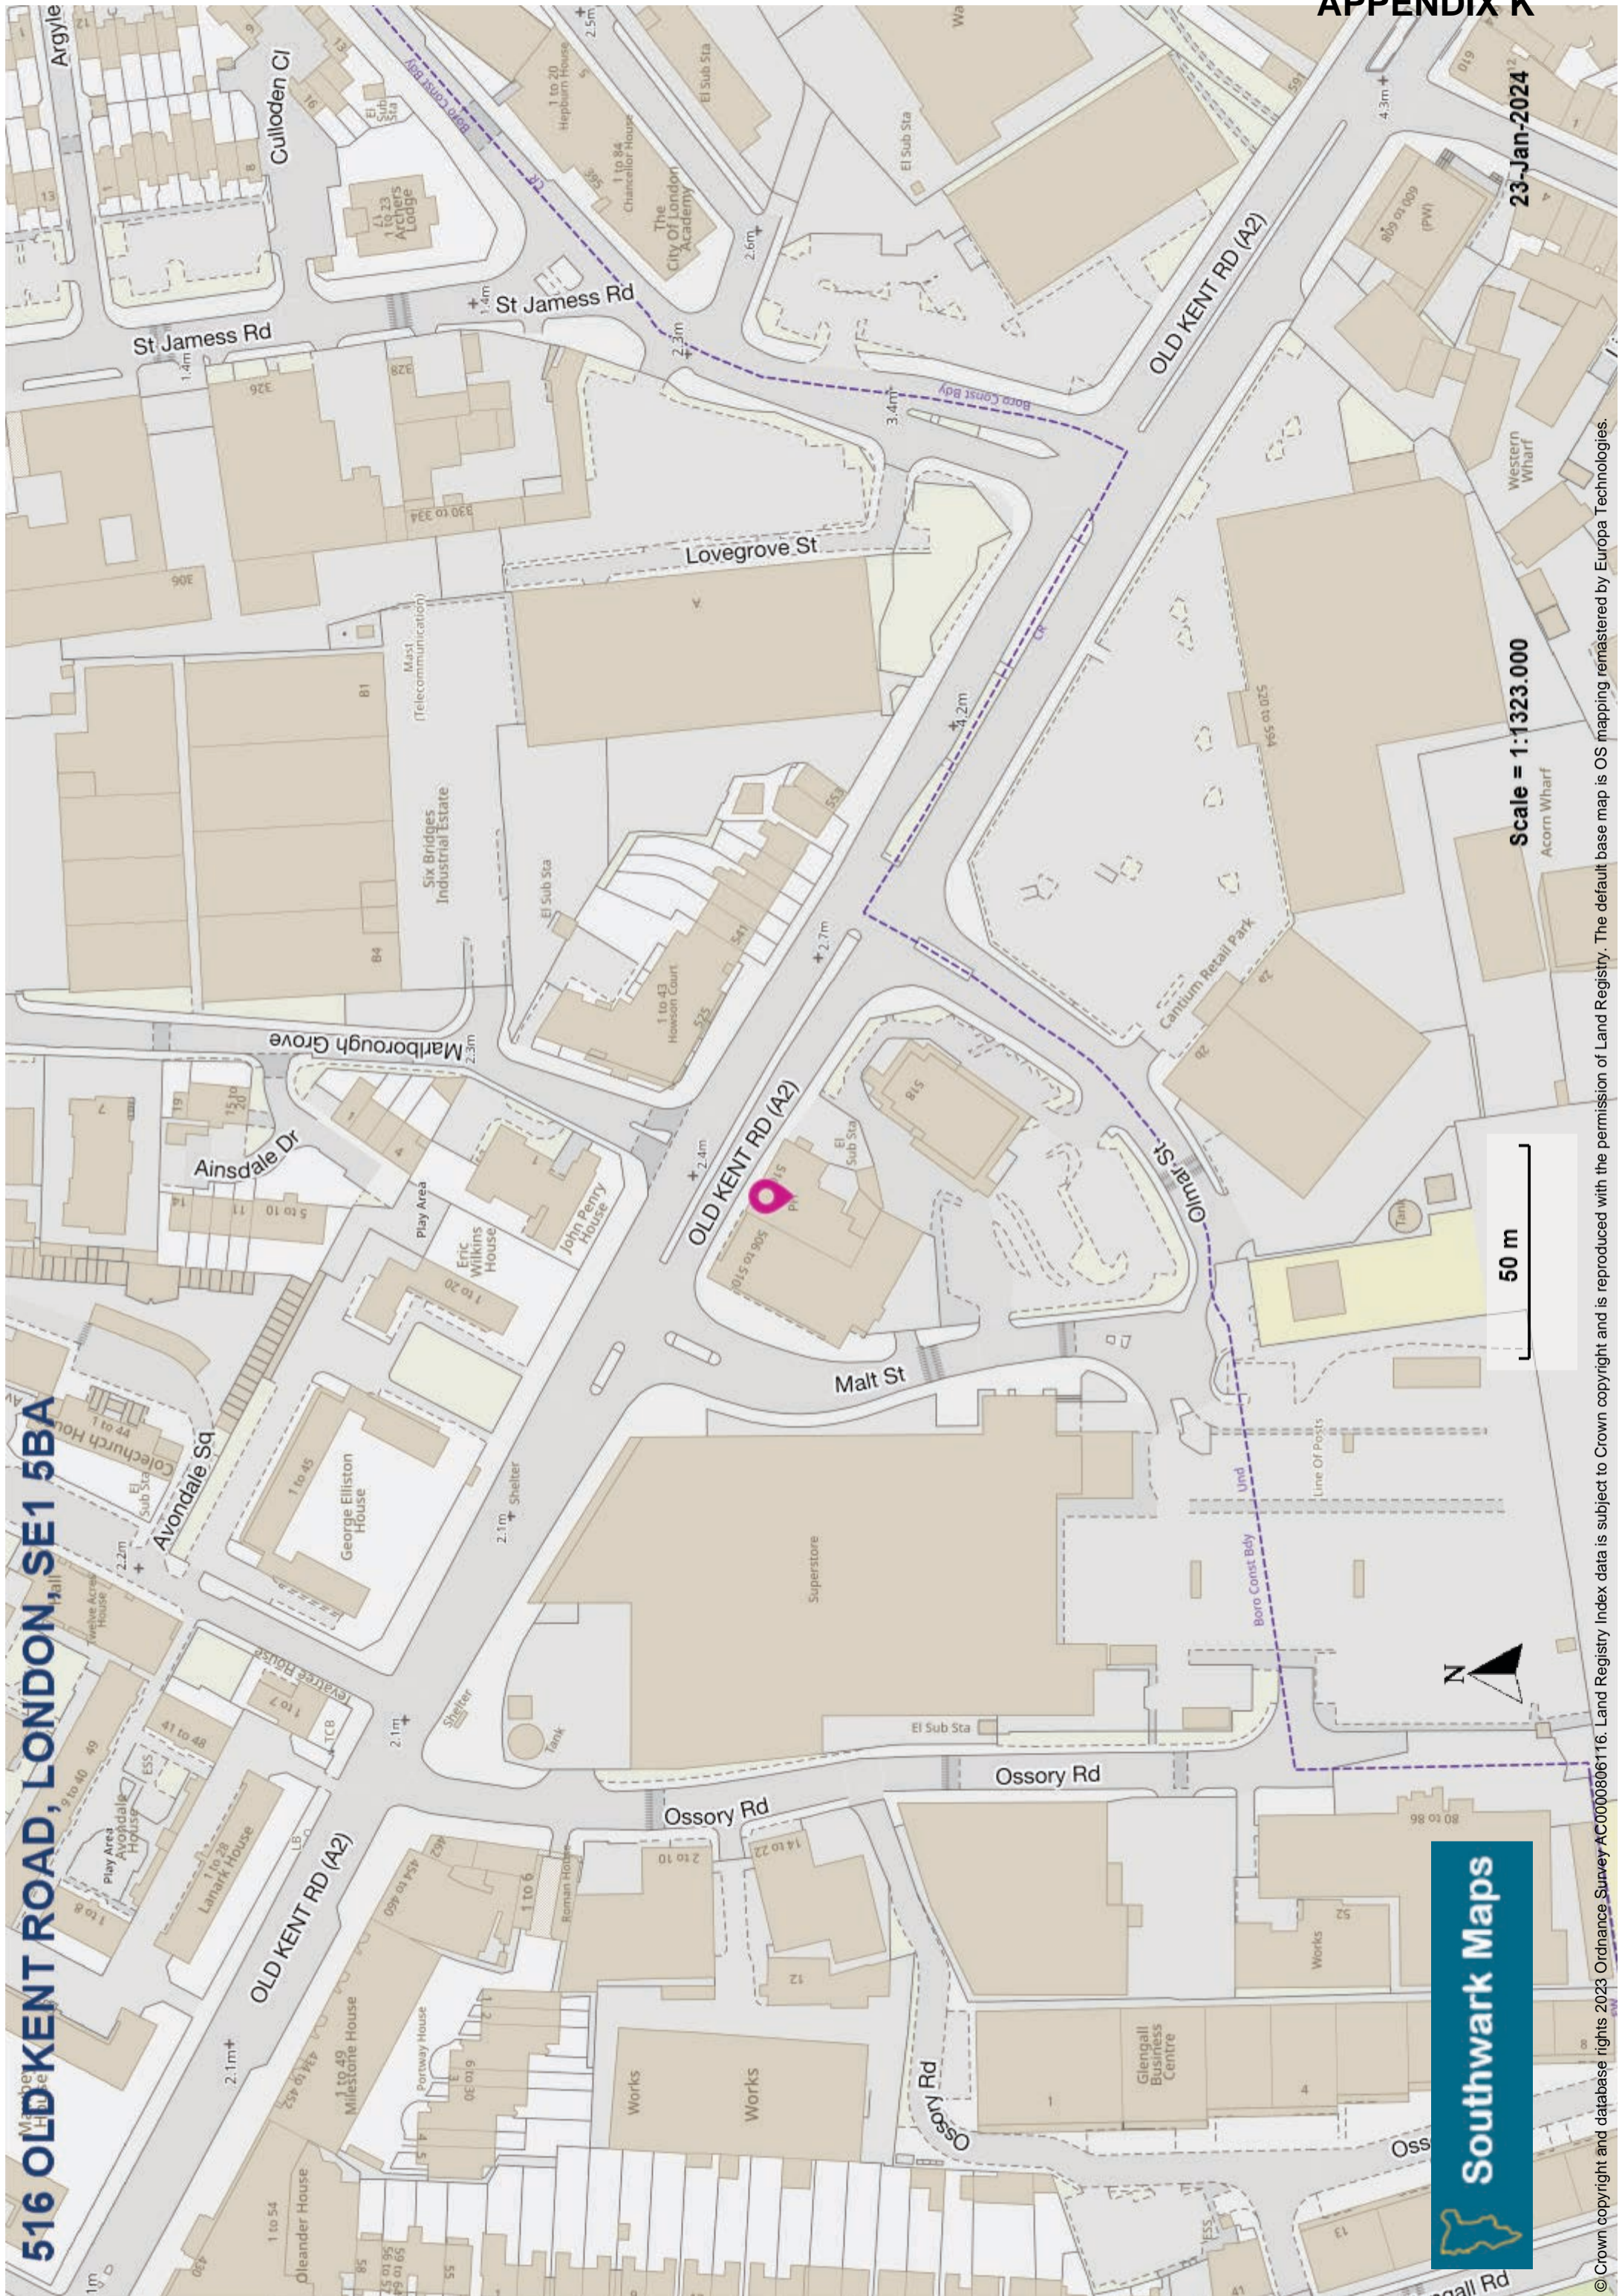

516 OLD KENT ROAD, LONDON, SE1 5BA

23-Jan-2024

Scale = 1:1323.000

50 m

Southwark Maps