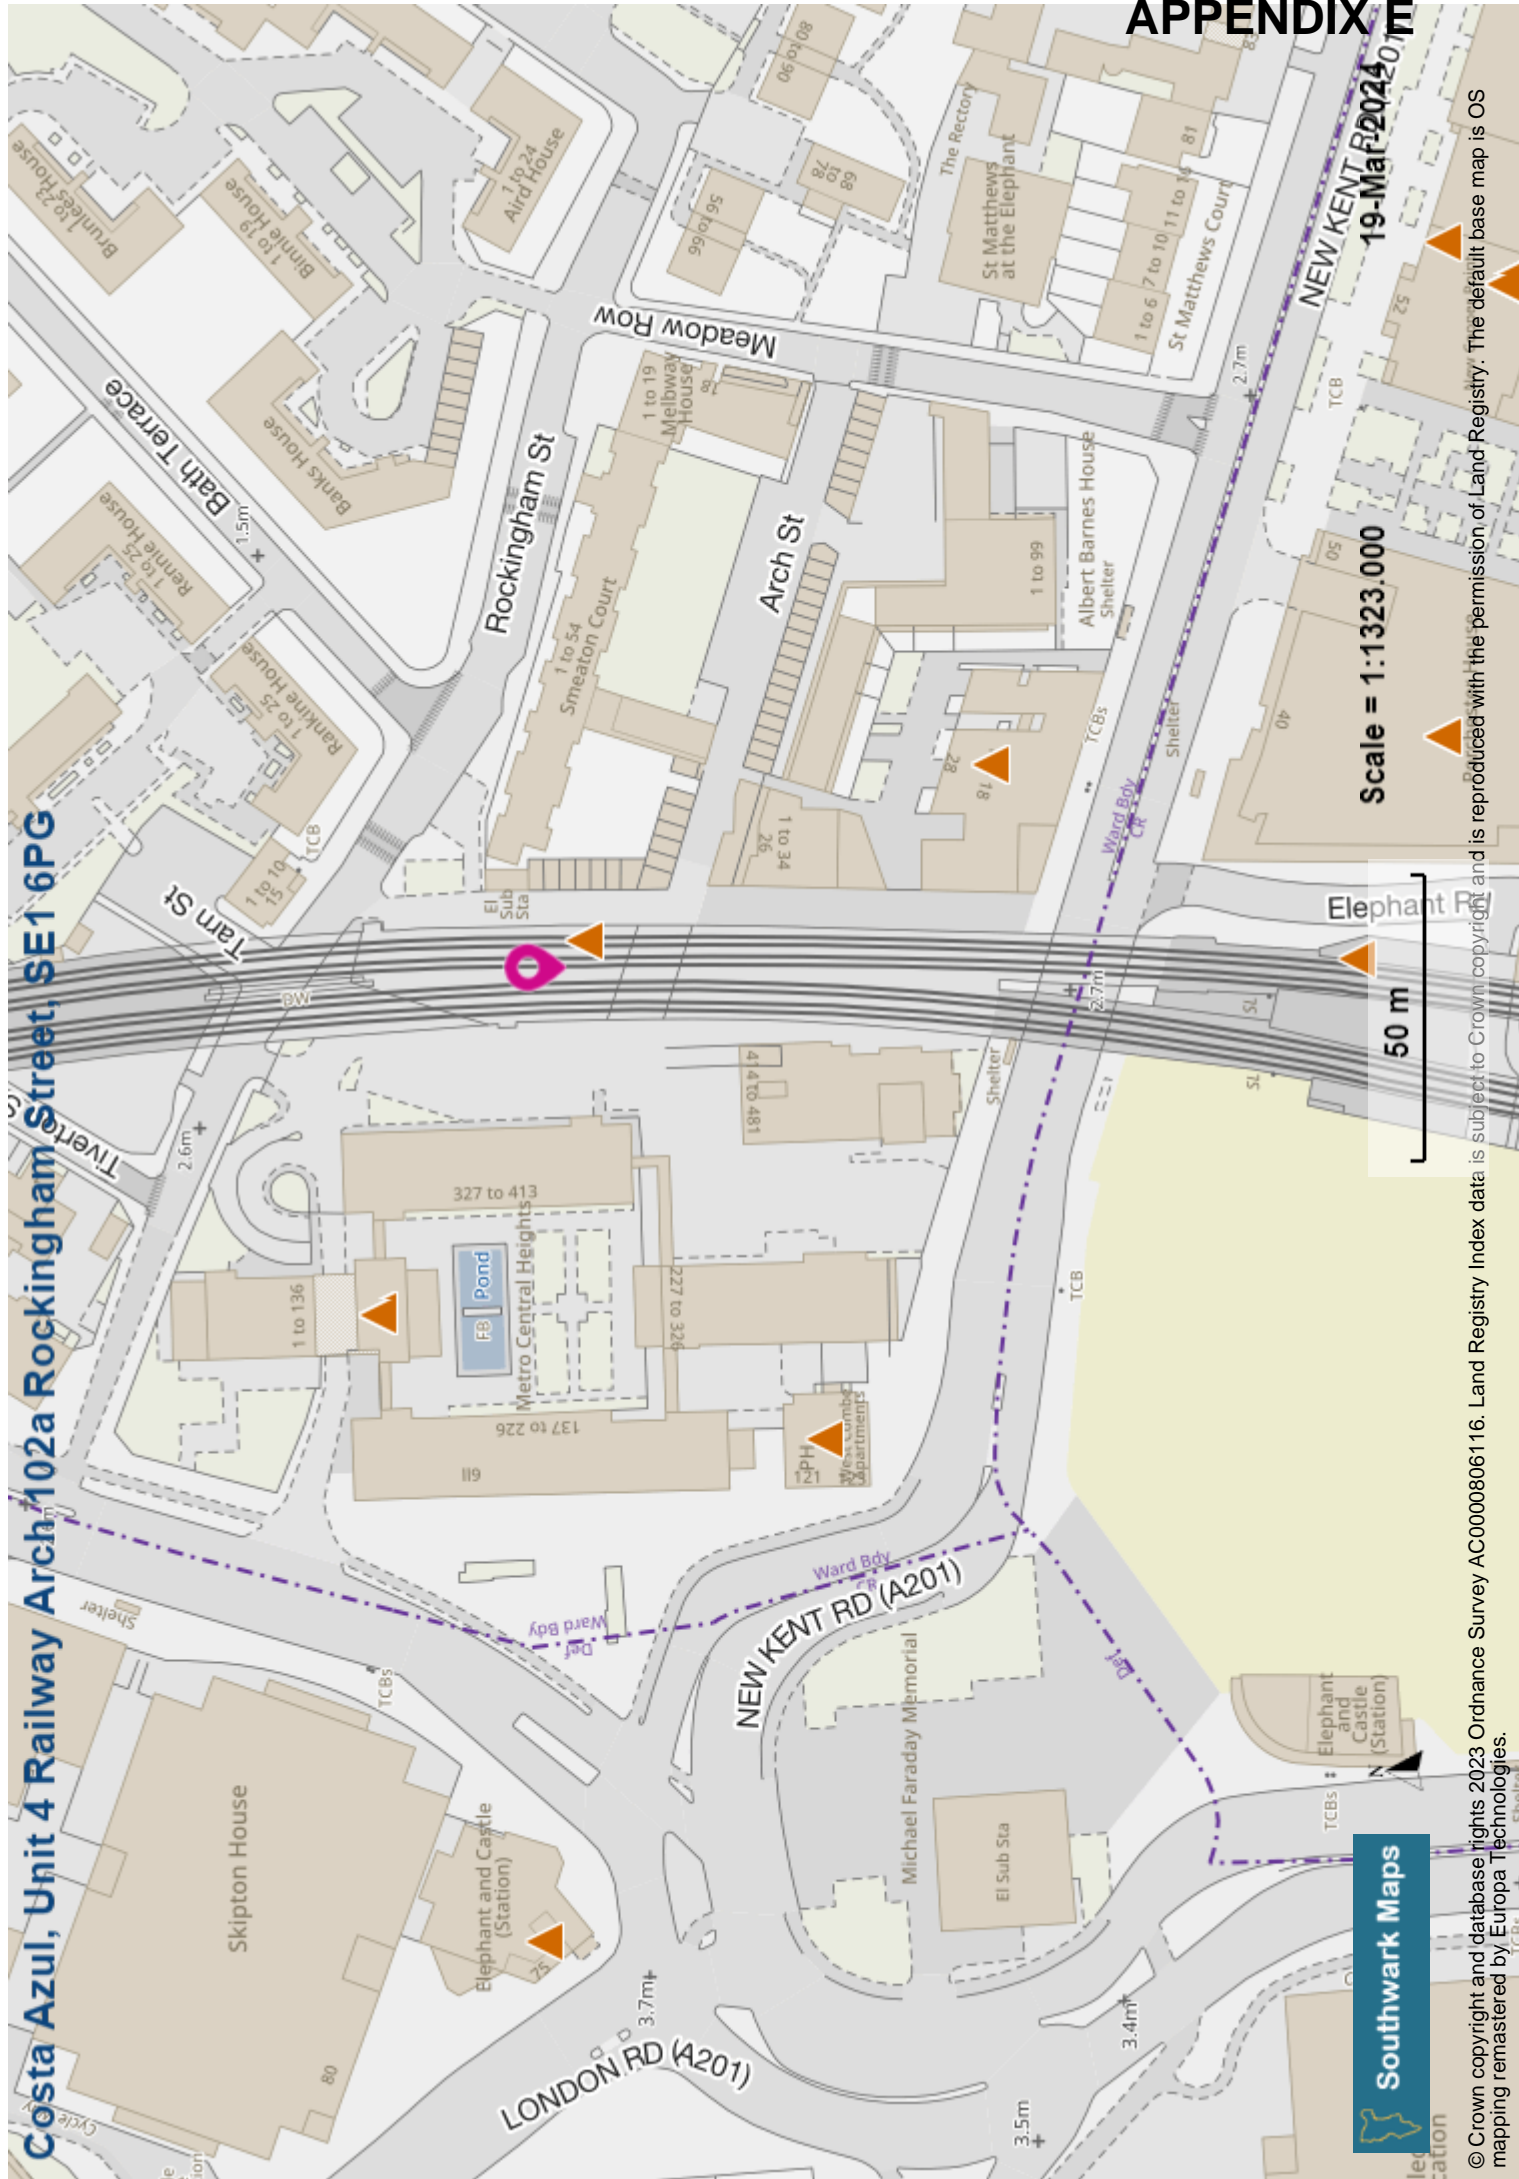

Costa Azul, Unit 4 Railway Arch 102a Rockingham Street, SE1 6PG

Scale = 1:1323.000

50 m

Southwark Maps