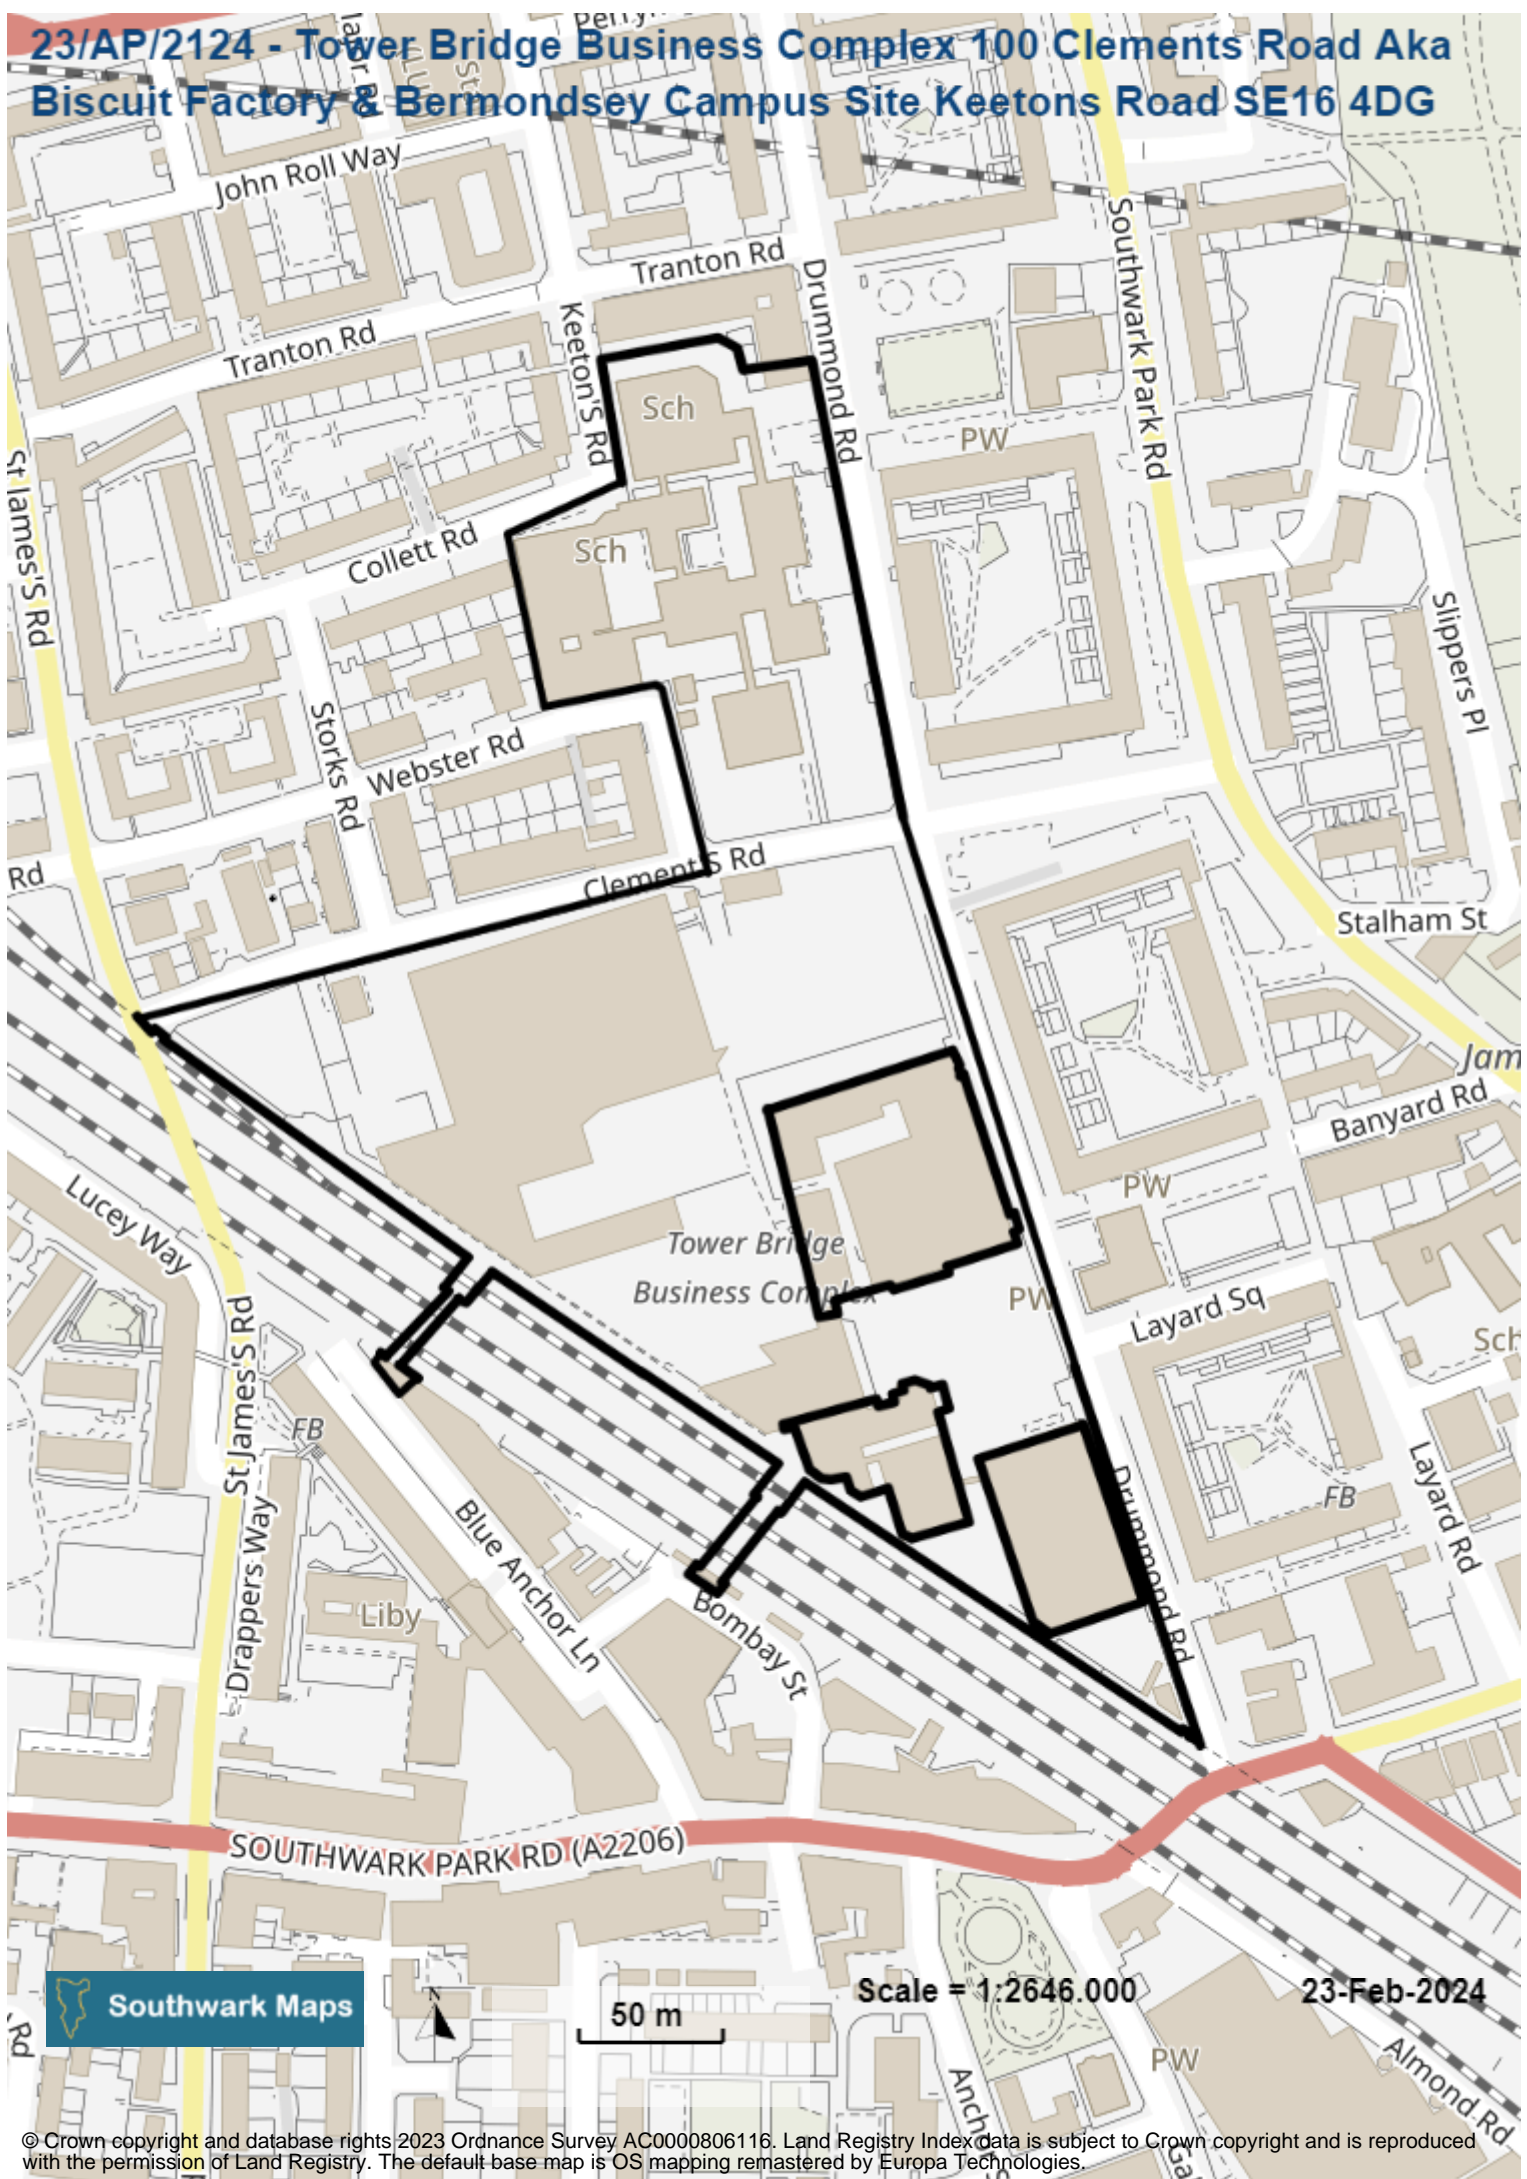

23/AP/2124 - Tower Bridge Business Complex 100 Clements Road Aka Biscuit Factory & Bermondsey Campus Site Keetons Road SE16 4DG

Southwark Maps

50 m

Scale = 1:2646.000

23-Feb-2024