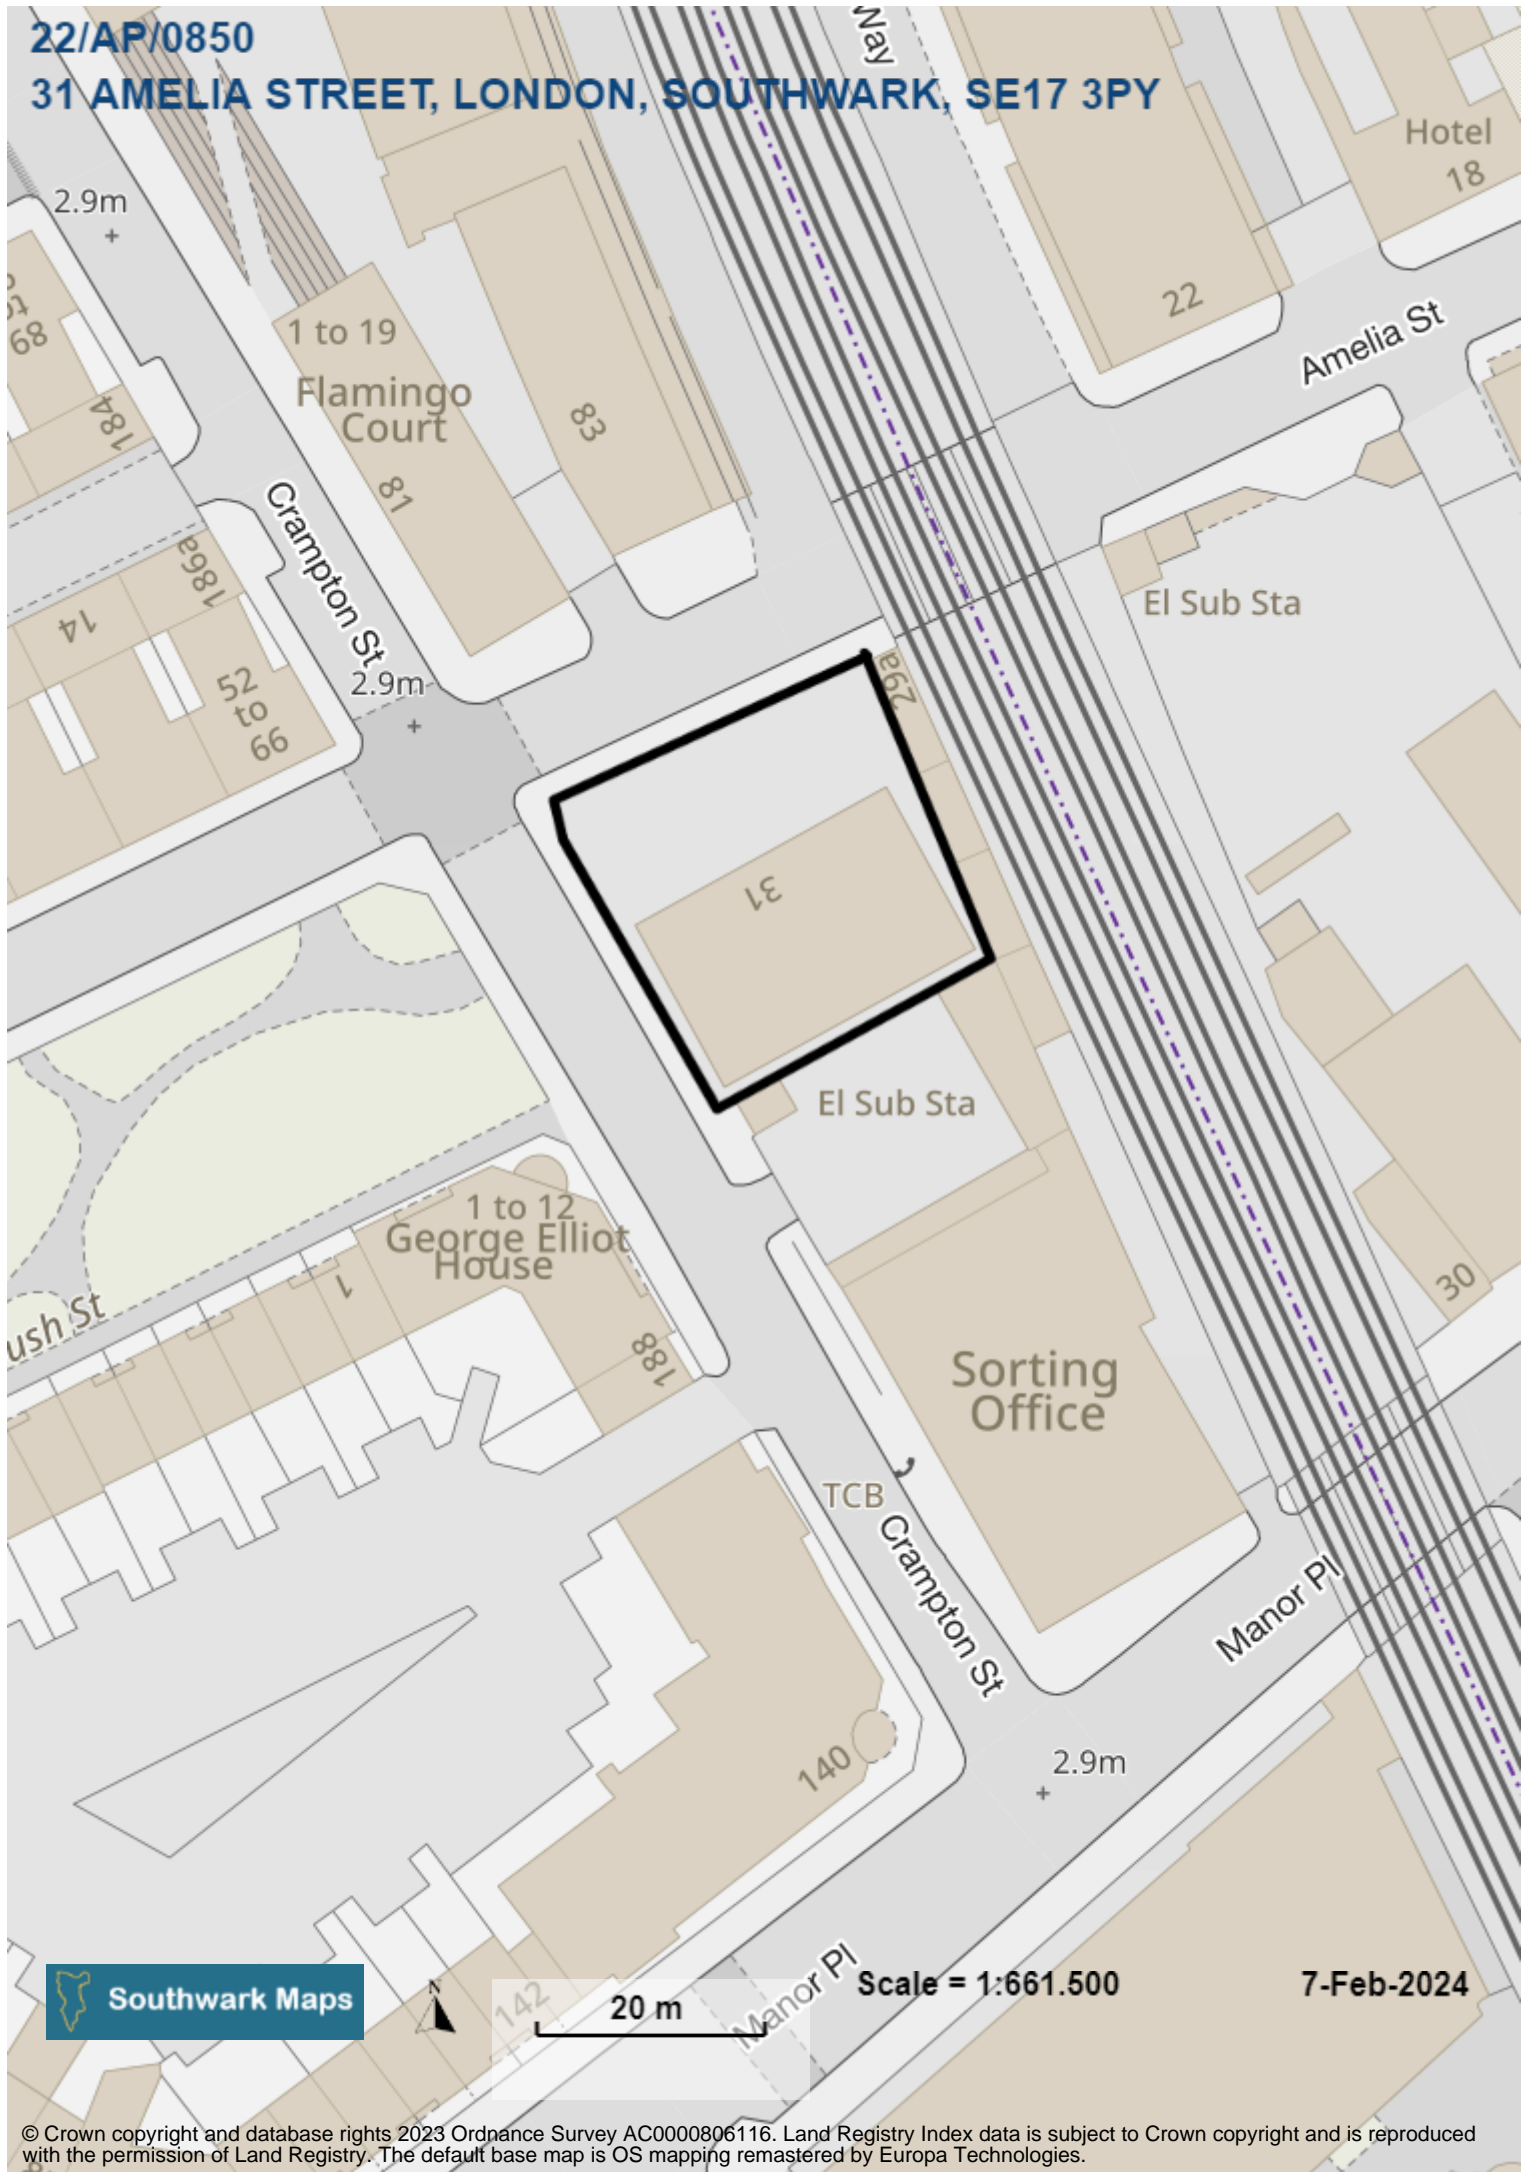

22/AP/0850

31 AMELIA STREET, LONDON, SOUTHWARK, SE17 3PY

 Southwark Maps

20 m

Scale = 1:661.500

7-Feb-2024