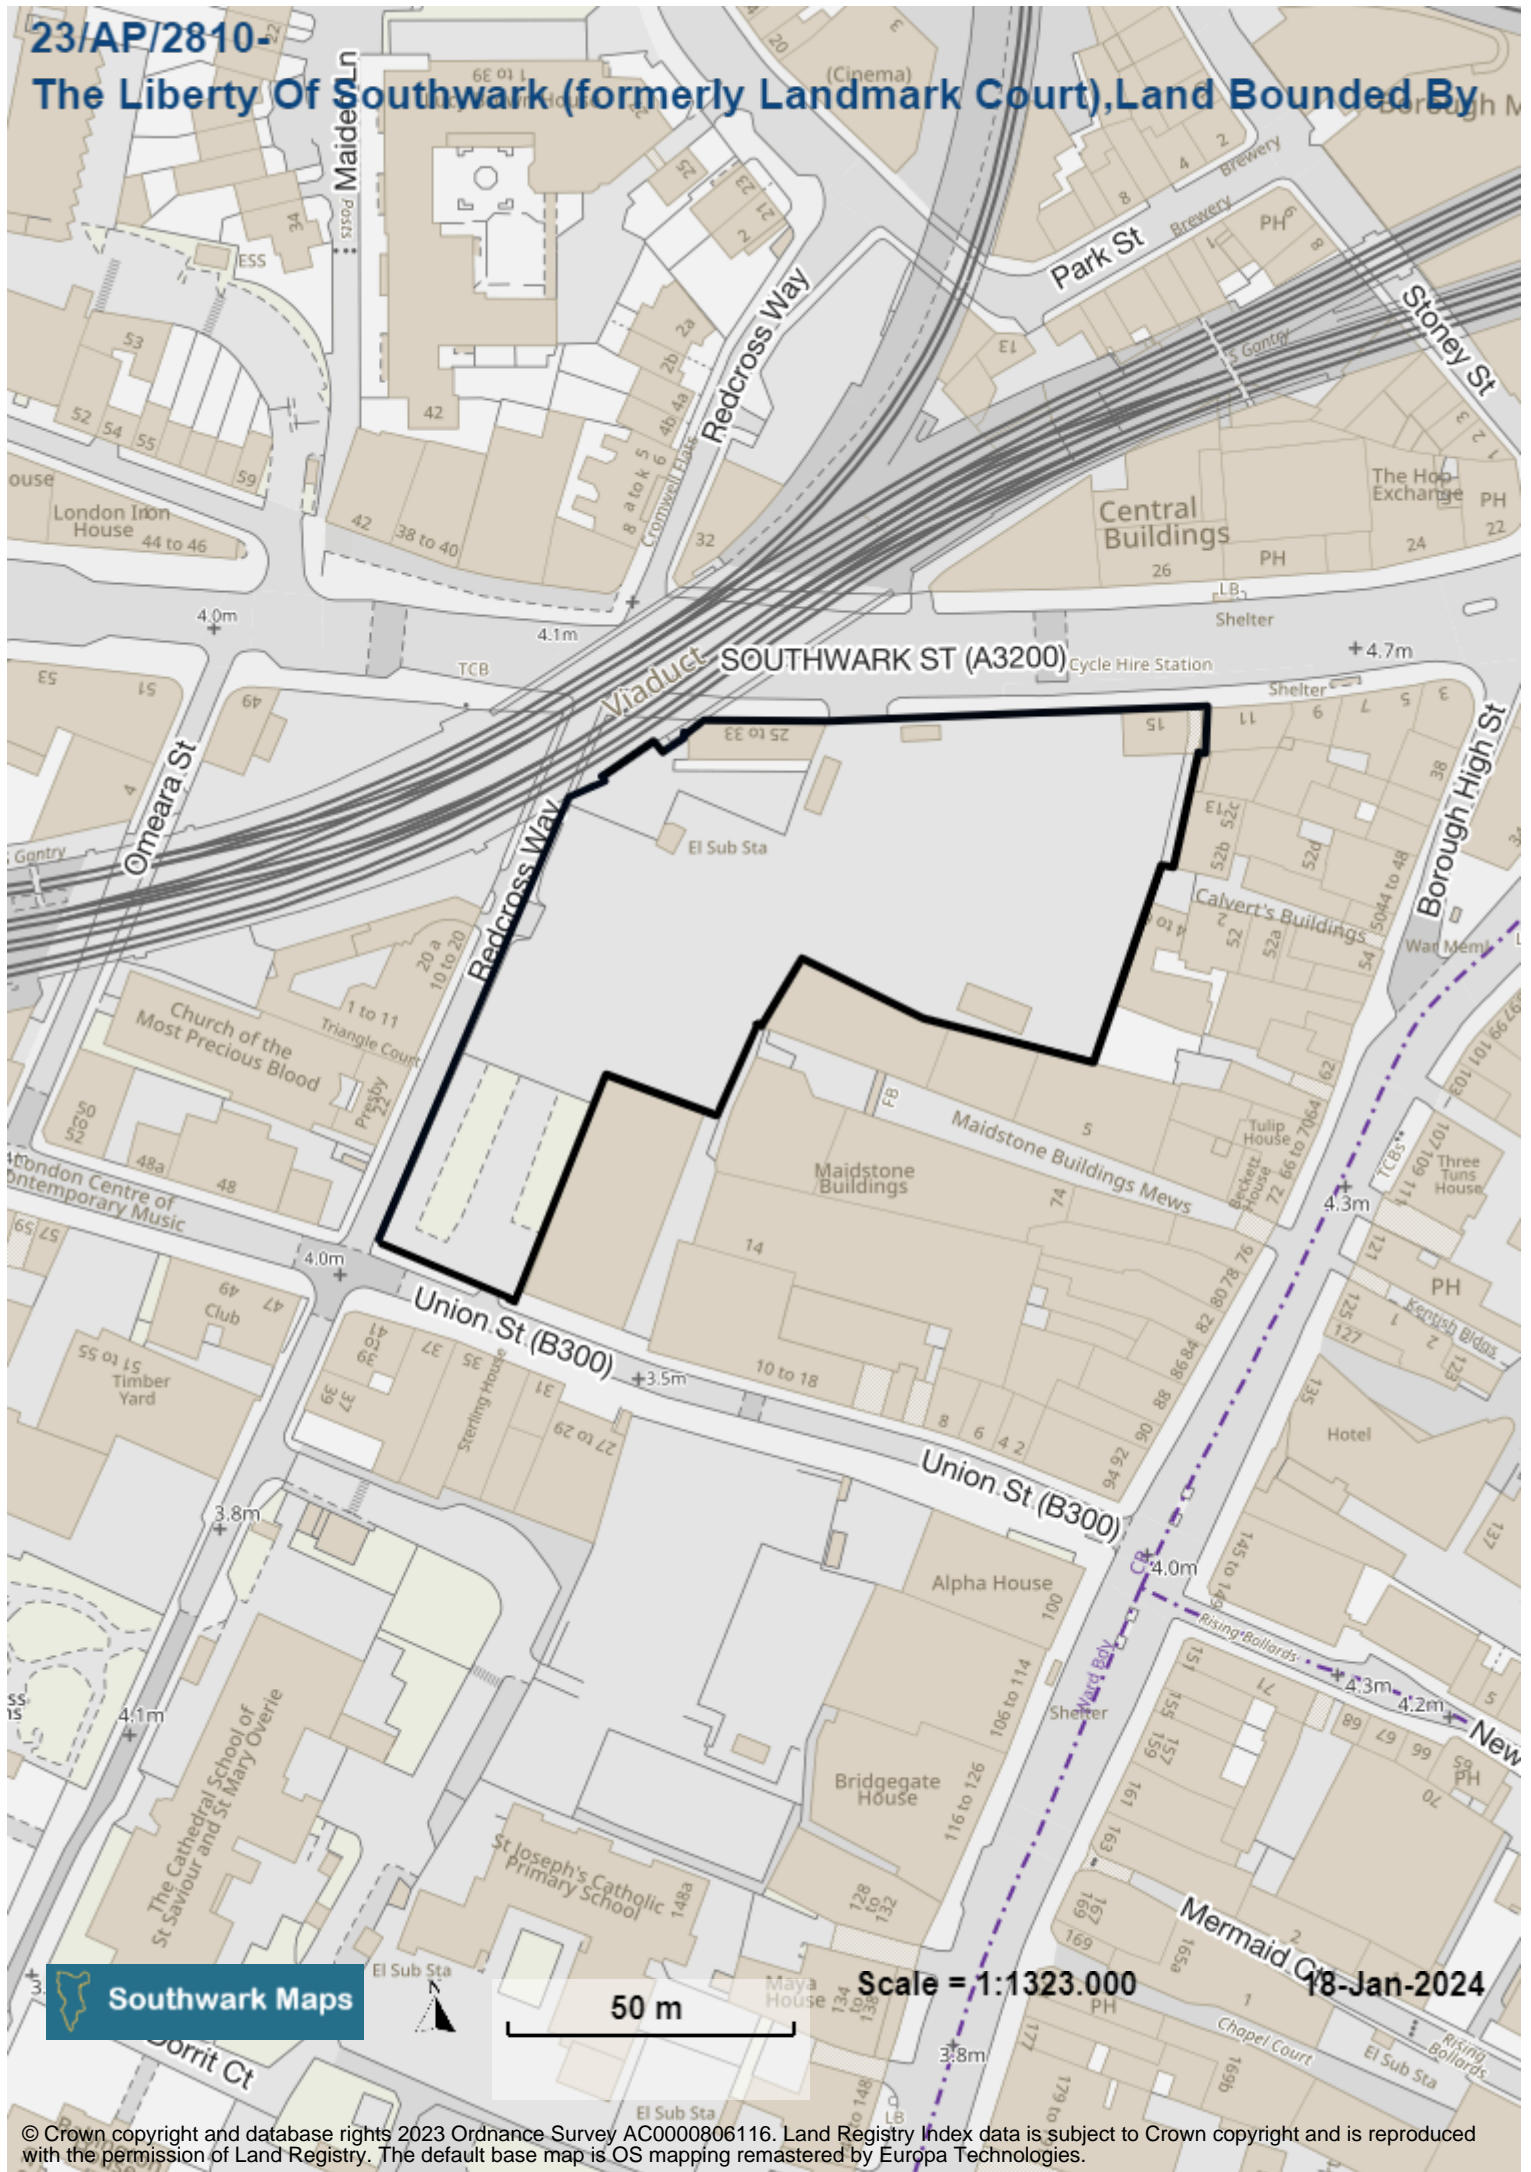

23/AP/2810-

The Liberty Of Southwark (formerly Landmark Court), Land Bounded By

Southwark Maps

50 m

Scale = 1:1323,000

18-Jan-2024