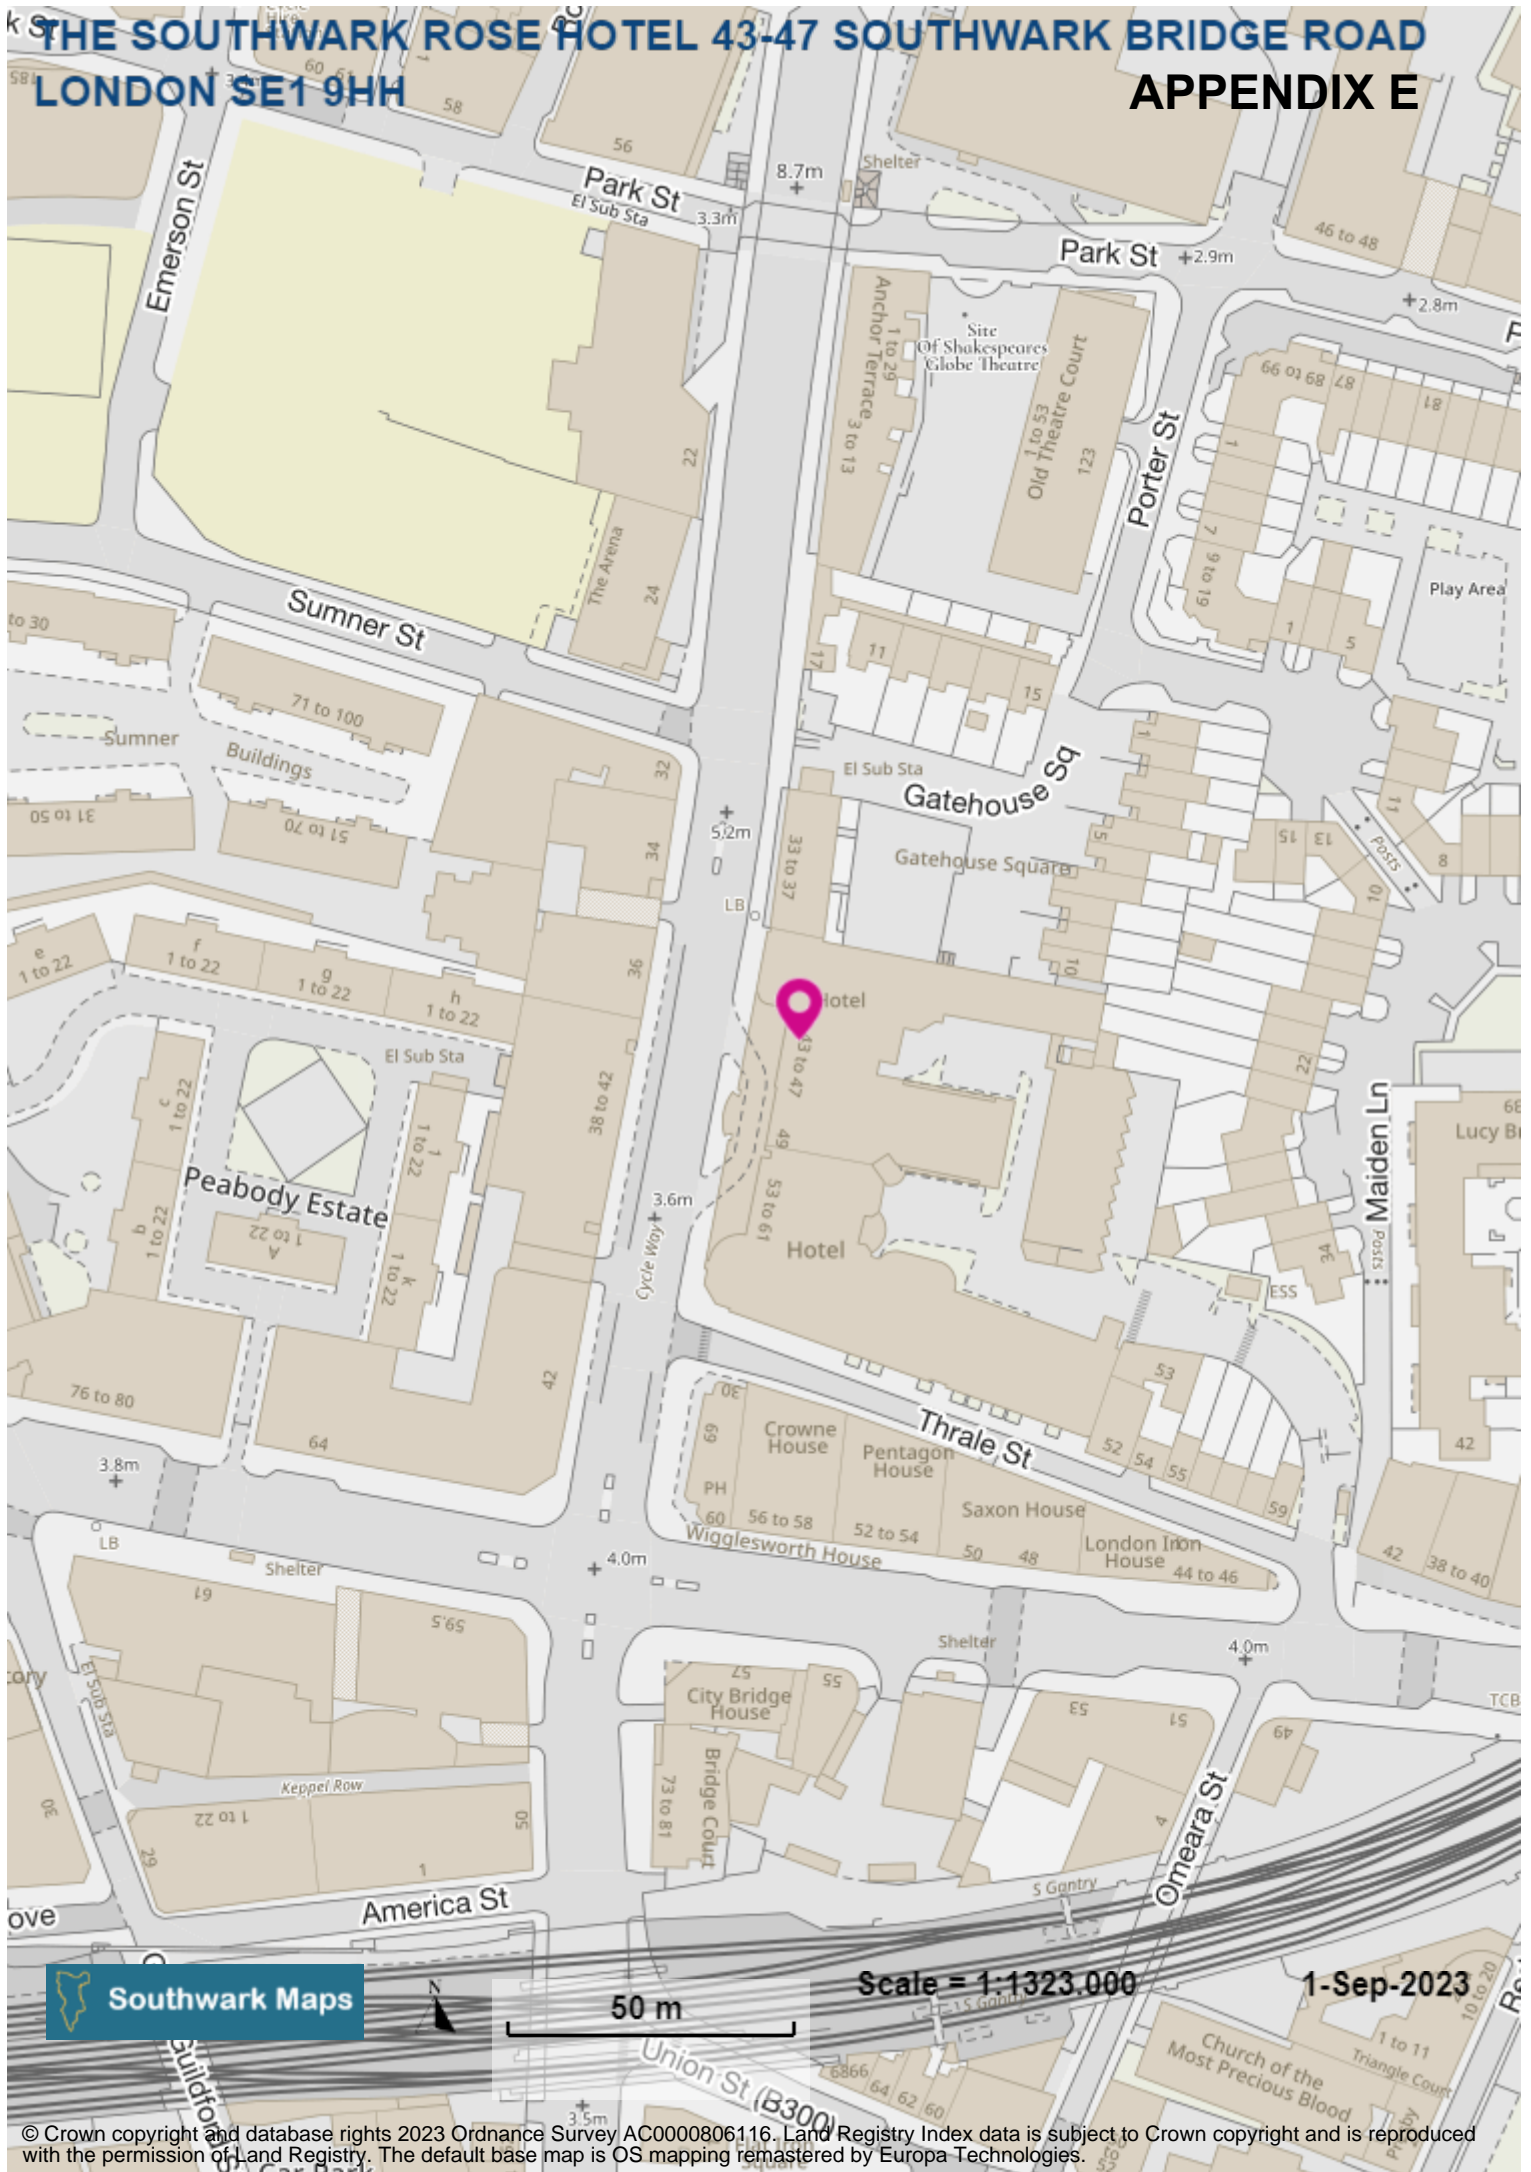

THE SOUTHWARK ROSE HOTEL 43-47 SOUTHWARK BRIDGE ROAD LONDON SE1 9HH

APPENDIX E

Southwark Maps

50 m

Scale = 1:1323,000

1-SEP-2023