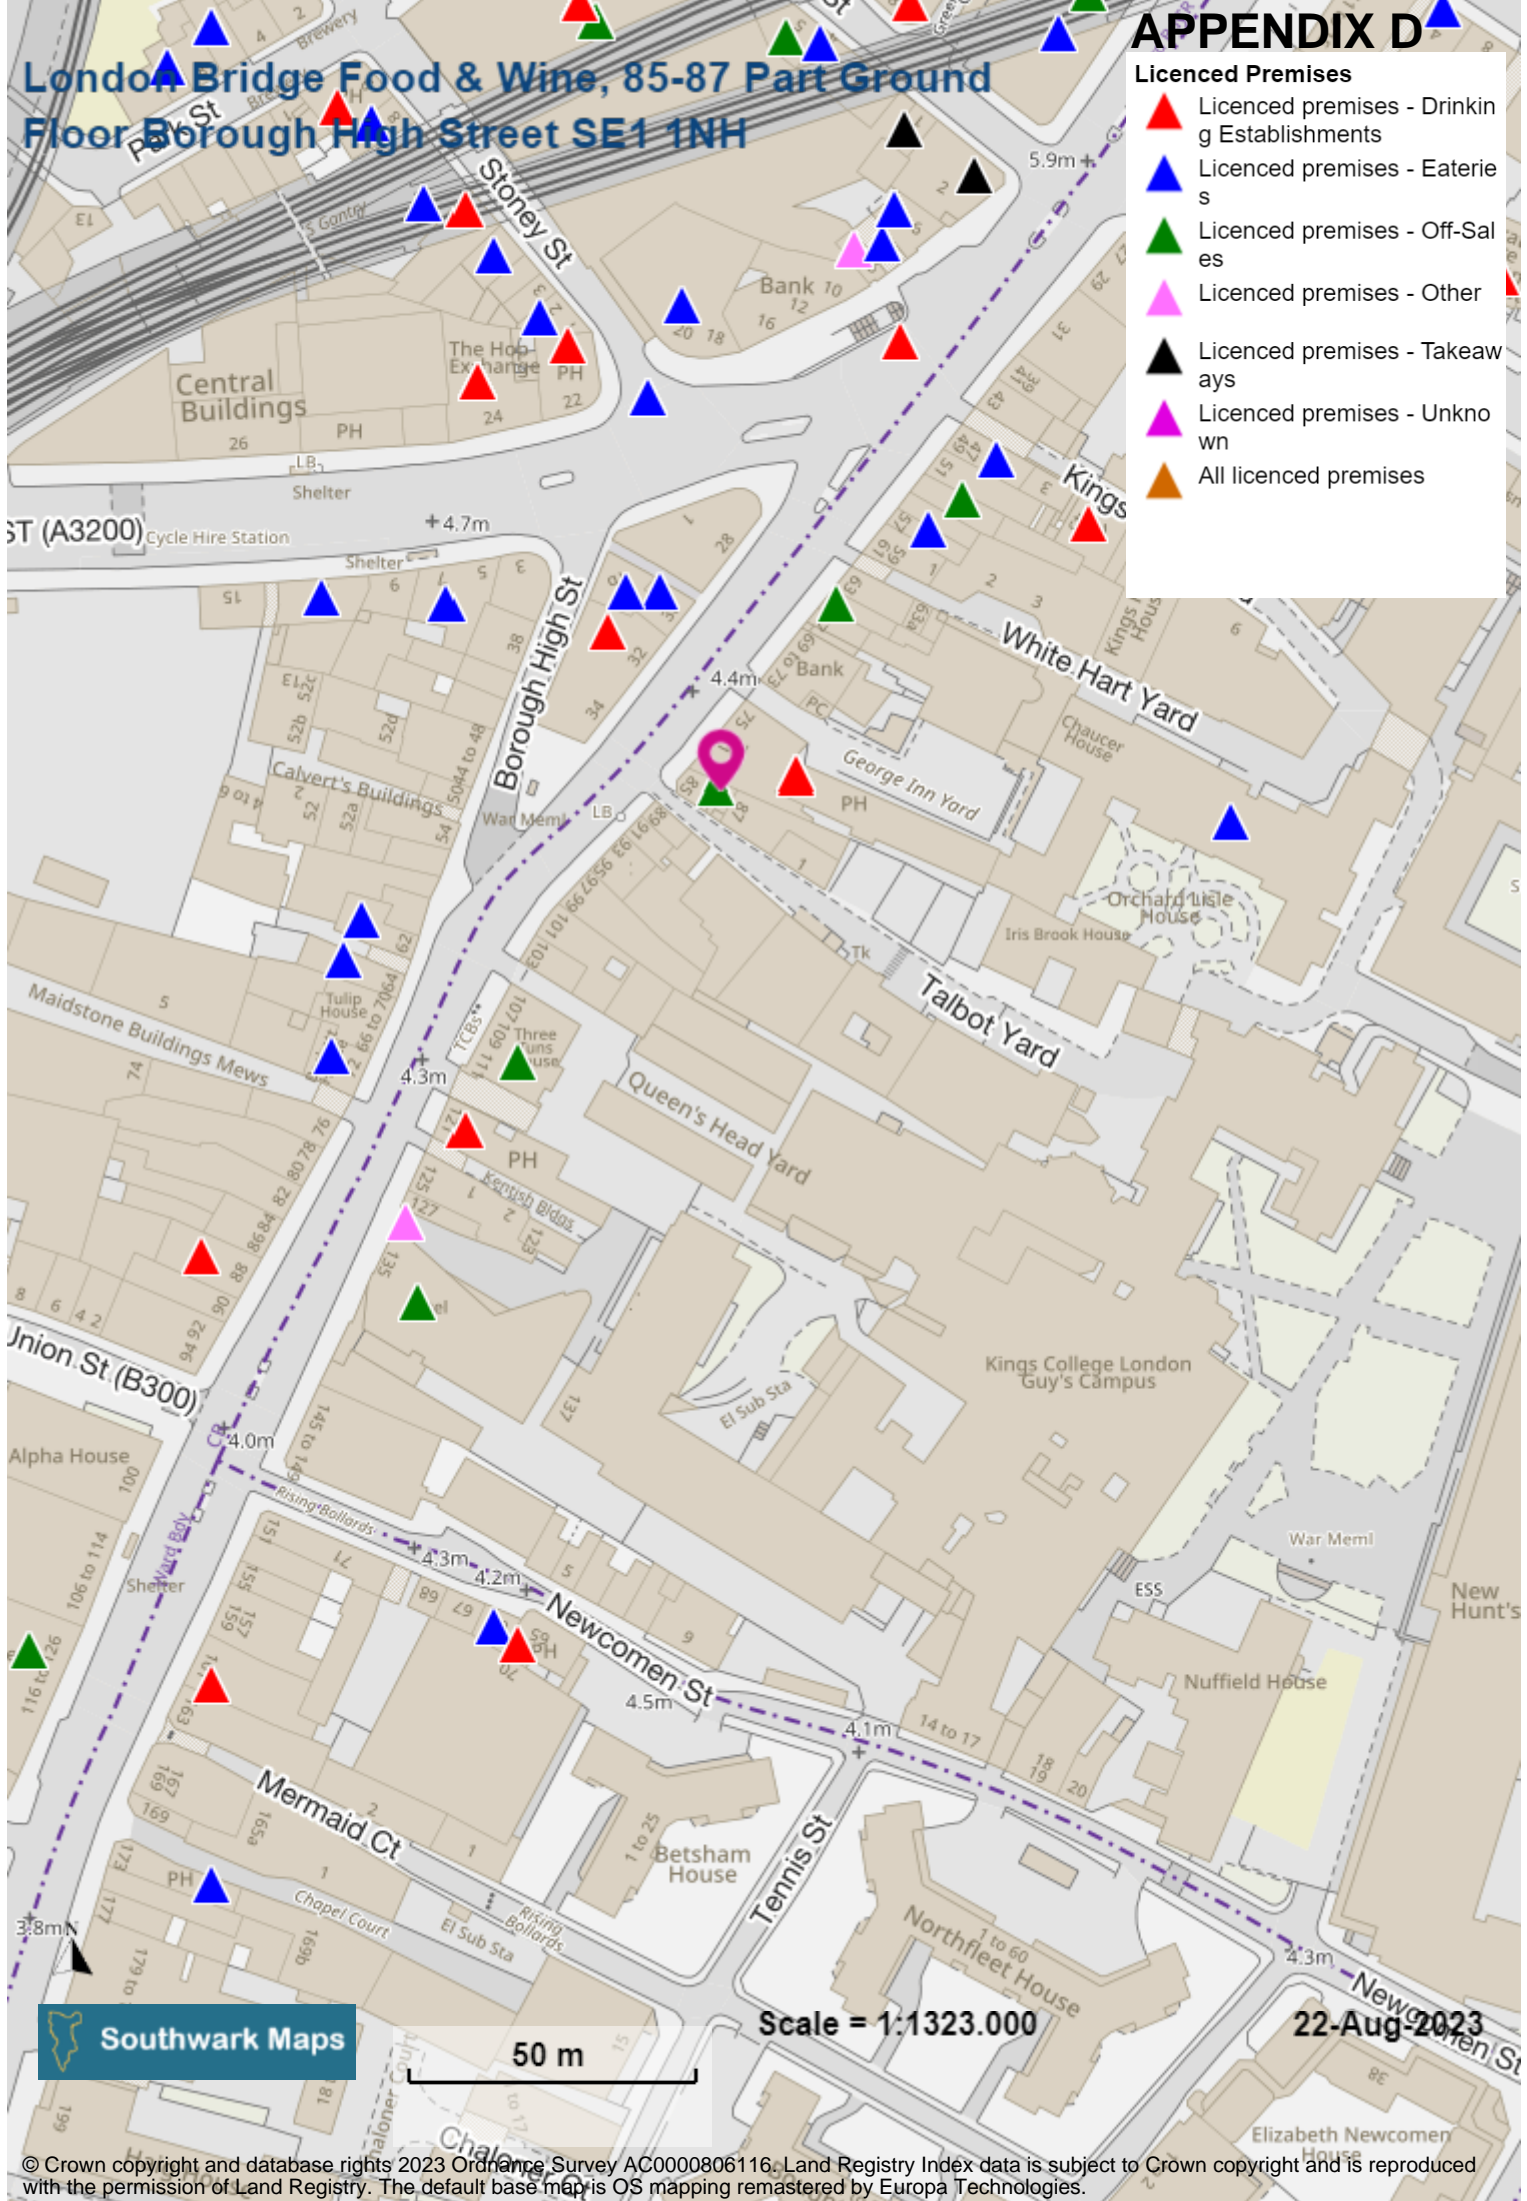

# APPENDIX D

London Bridge Food & Wine, 85-87 Part Ground Floor Borough High Street SE1 1NH

- Licensed Premises**
- ▲ Licenced premises - Drinking Establishments
- ▲ Licenced premises - Eateries
- ▲ Licenced premises - Off-Sales
- ▲ Licenced premises - Other
- ▲ Licenced premises - Takeaways
- ▲ Licenced premises - Unknown
- ▲ All licenced premises

Southwark Maps

50 m

Scale = 1:1323,000

22-Aug-2023