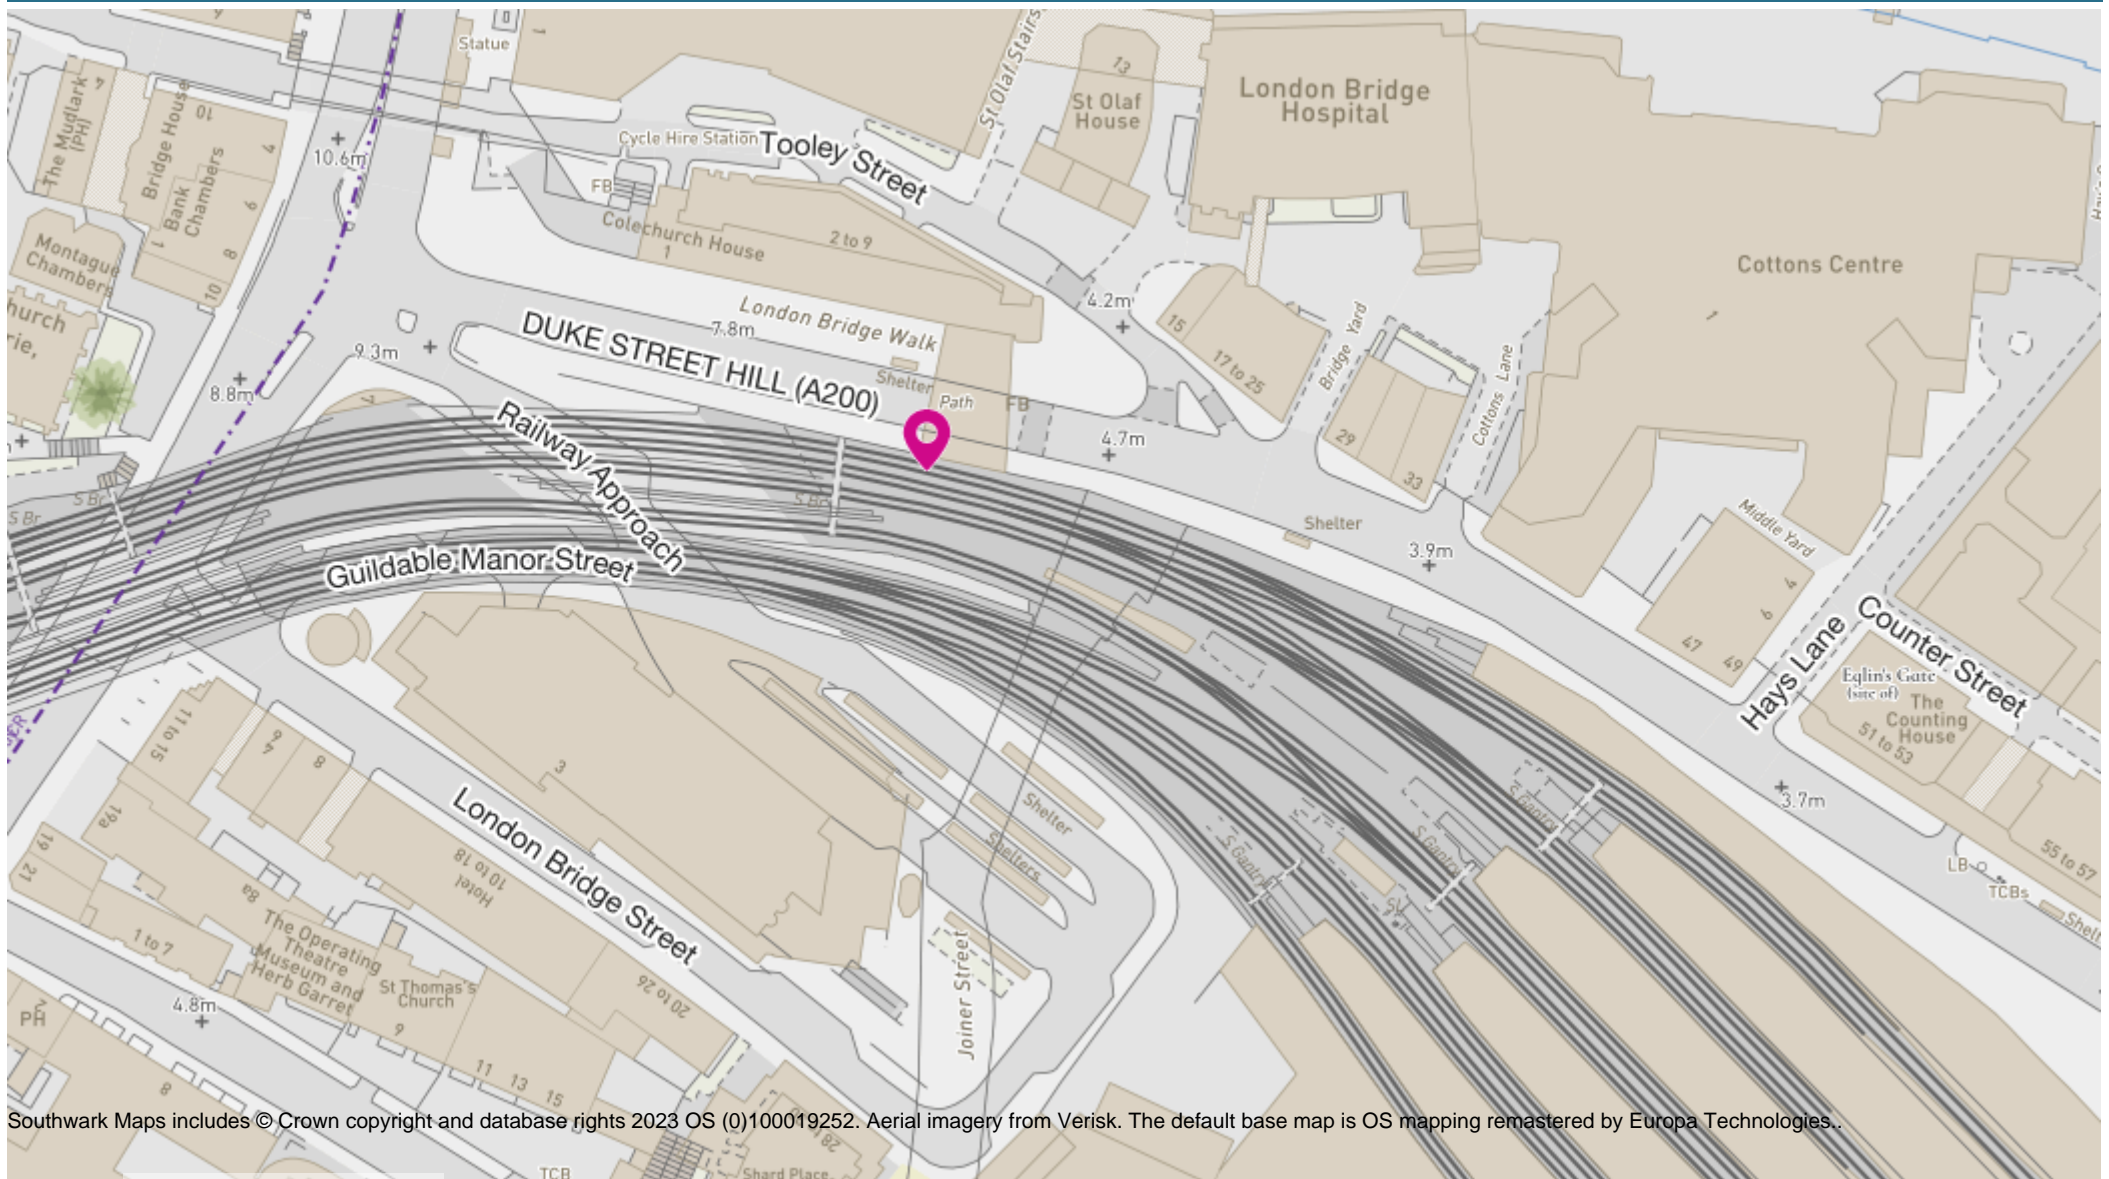

Blame Gloria, London Bridge Station, 48 Tooley Street

Southwark Maps includes © Crown copyright and database rights 2023 OS (0)100019252. Aerial imagery from Verisk. The default base map is OS mapping remastered by Europa Technologies.