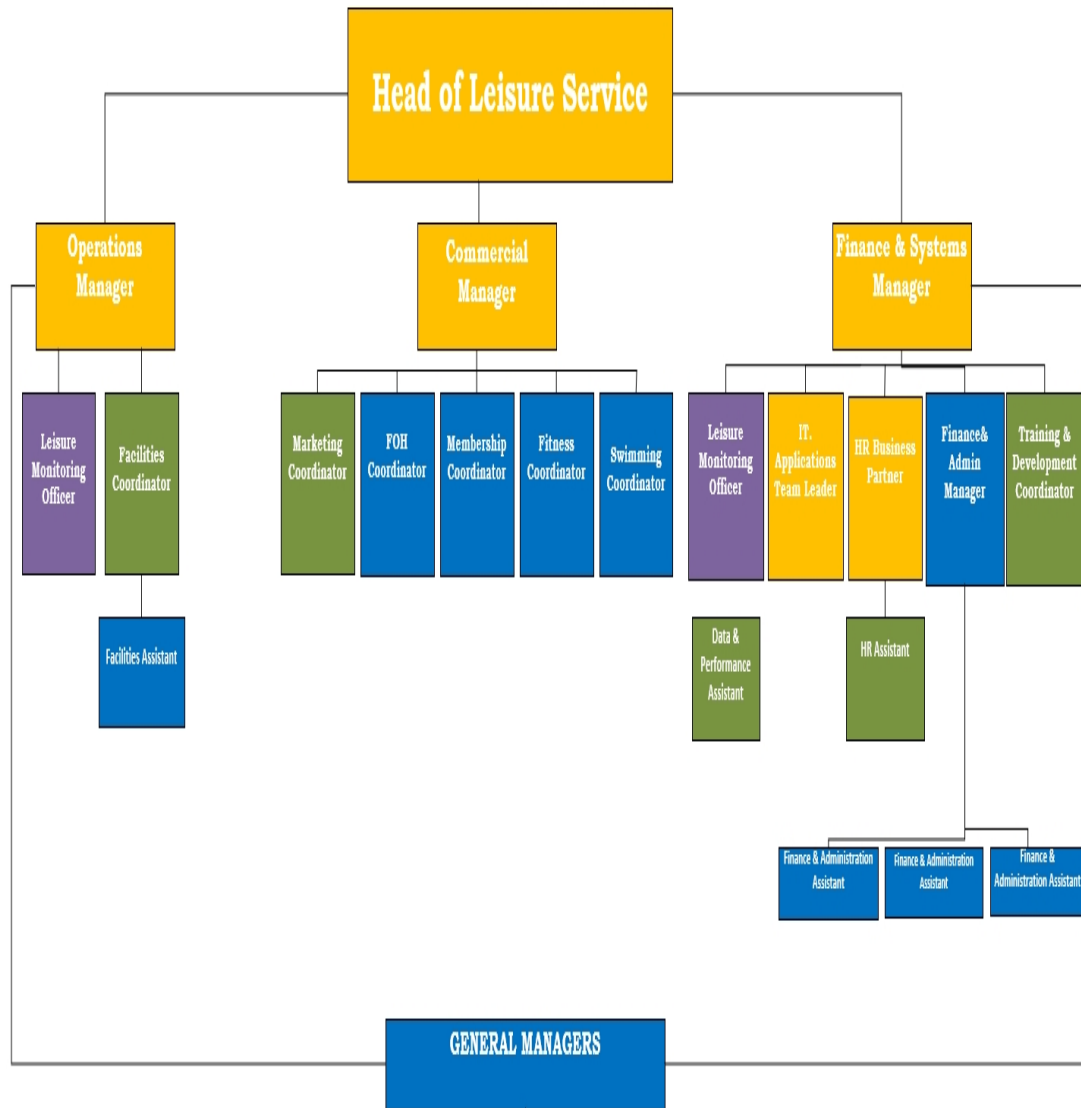

LEISURE SERVICE DIVISION

KEY

- Recruited Post
- New Post
- TUPE Transfer
- Council Transfer