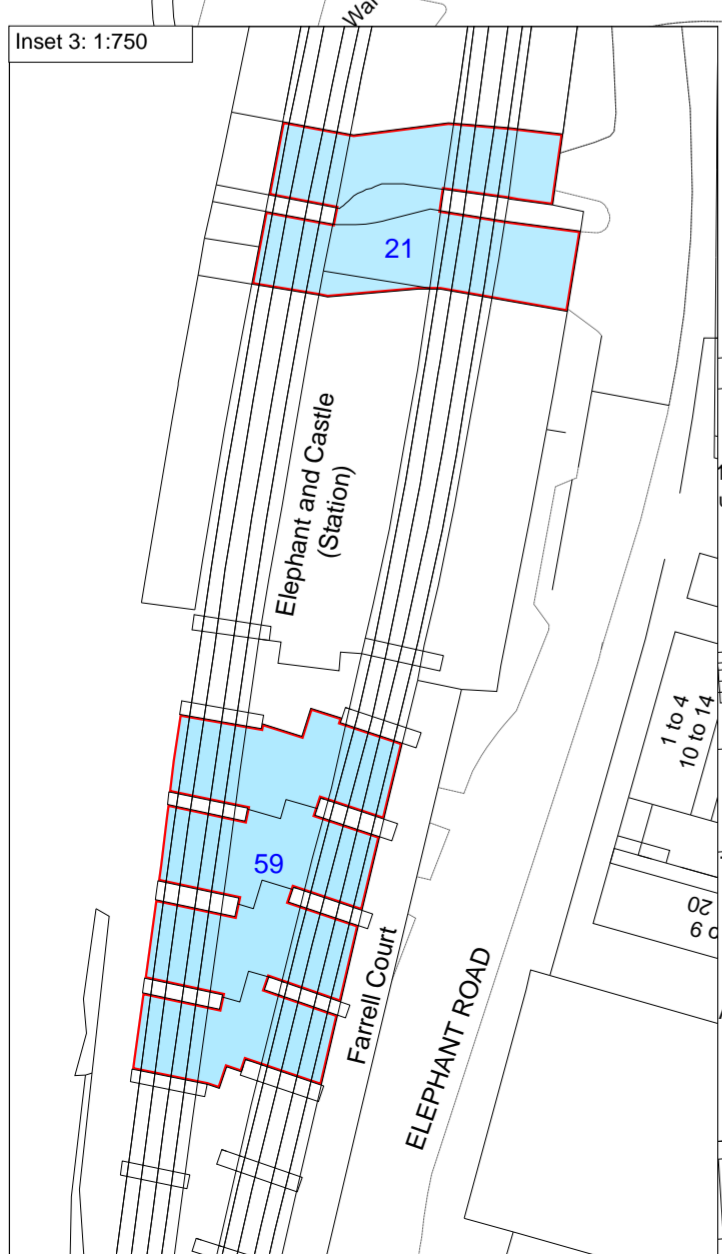

Map referred to in the London Borough of Southwark (Elephant and Castle Town Centre) Compulsory Purchase Order 2023
APPENDIX L (2)

Produced by: Terraquest Solutions Limited
 Quayside Tower
 252 - 260 Broad Street
 Birmingham
 B1 2HF

www.terraquest.co.uk
 0121 234 1300

Delivered to: London Borough of Southwark Council
 160 Tooley Street
 London
 SE1 2QH

© Crown copyright and database rights 2022
 Ordnance Survey 100042766

Ver	Date	Comments	Dm	Chk	App

Title: Map referred to in the London Borough of Southwark (Elephant and Castle Town Centre) Compulsory Purchase Order 2023

Sheet 2 of 2

Date of Issue:	16/11/2022	Project Code:	1702-7750	Scale:	1:750 @A2
Drawing Reference:	1702-7750/000230	Version:	v10.0		