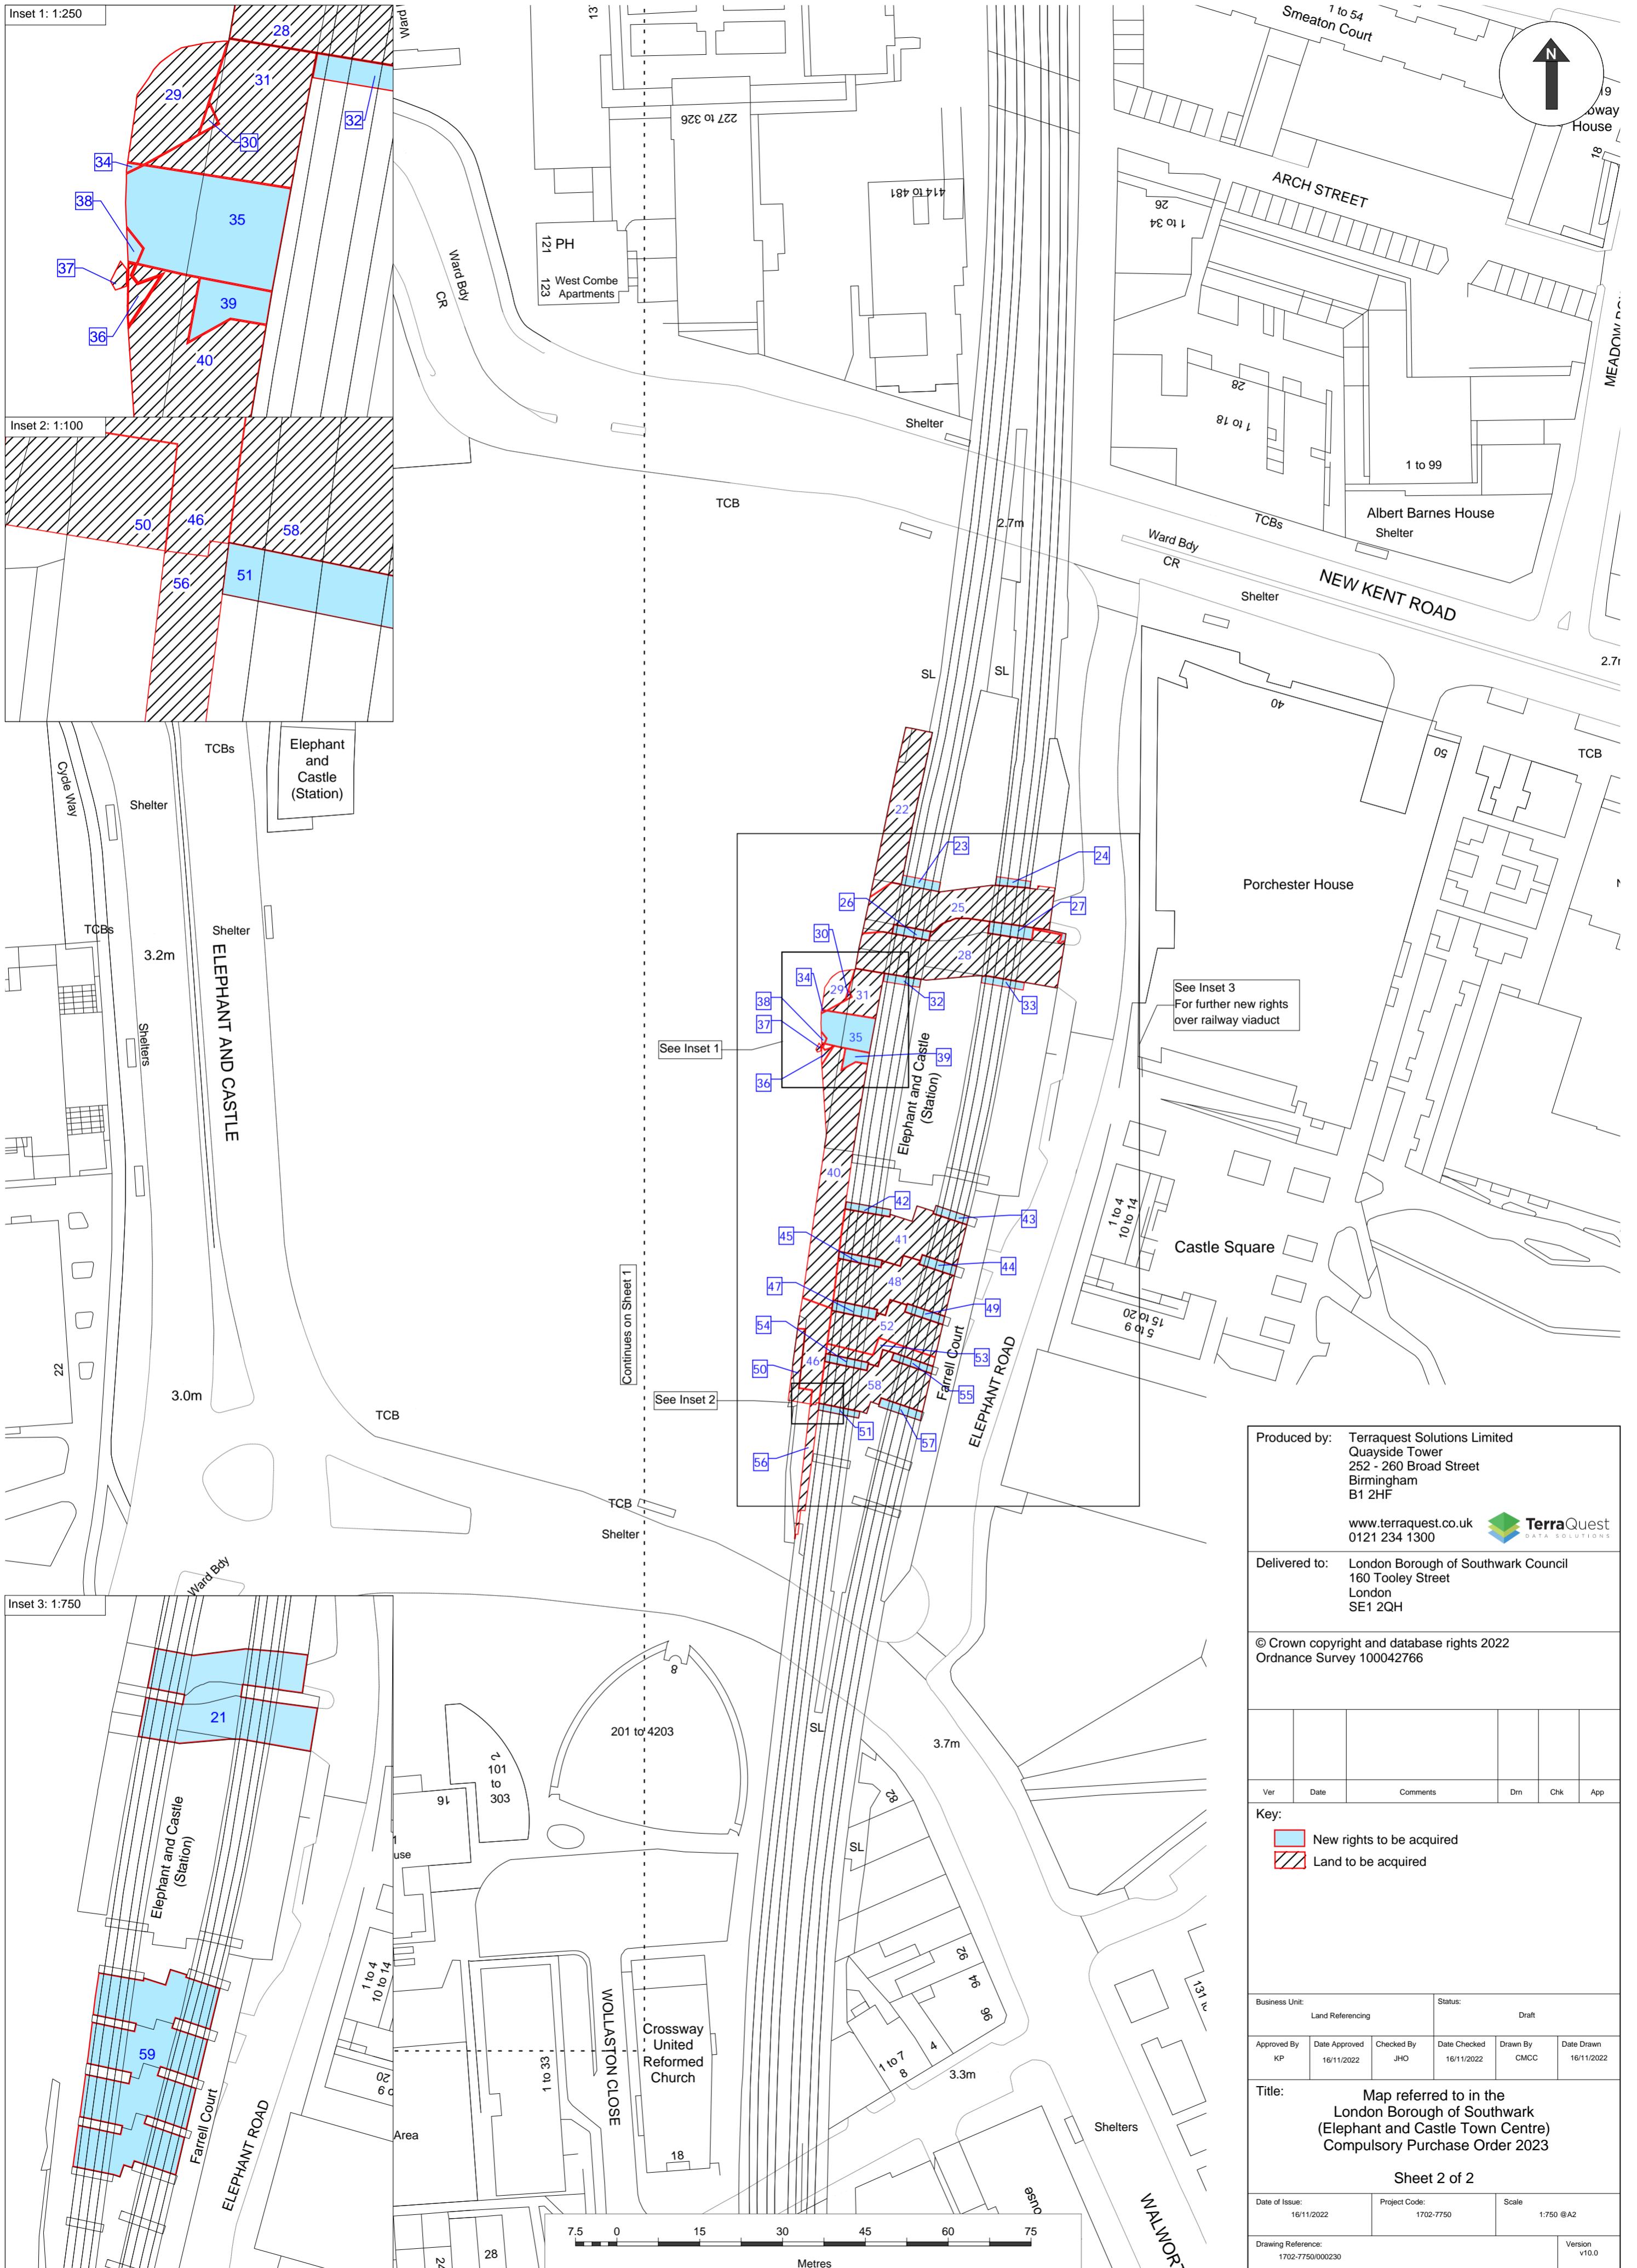

Map referred to in the London Borough of Southwark (Elephant and Castle Town Centre) Compulsory Purchase Order 2023
APPENDIX L (2)

Produced by: Terraquest Solutions Limited
 Quayside Tower
 252 - 260 Broad Street
 Birmingham
 B1 2HF

www.terraquest.co.uk
 0121 234 1300

Delivered to: London Borough of Southwark Council
 160 Tooley Street
 London
 SE1 2QH

© Crown copyright and database rights 2022
 Ordnance Survey 100042766

Ver	Date	Comments	Dm	Chk	App

Key:

- New rights to be acquired
- Land to be acquired

Business Unit:	Land Referencing	Status:	Draft								
Approved By:	KP	Date Approved:	16/11/2022	Checked By:	JHO	Date Checked:	16/11/2022	Drawn By:	CMCC	Date Drawn:	16/11/2022

Title: Map referred to in the London Borough of Southwark (Elephant and Castle Town Centre) Compulsory Purchase Order 2023

Sheet 2 of 2

Date of Issue:	16/11/2022	Project Code:	1702-7750	Scale:	1:750 @A2
Drawing Reference:	1702-7750/000230	Version:	v10.0		