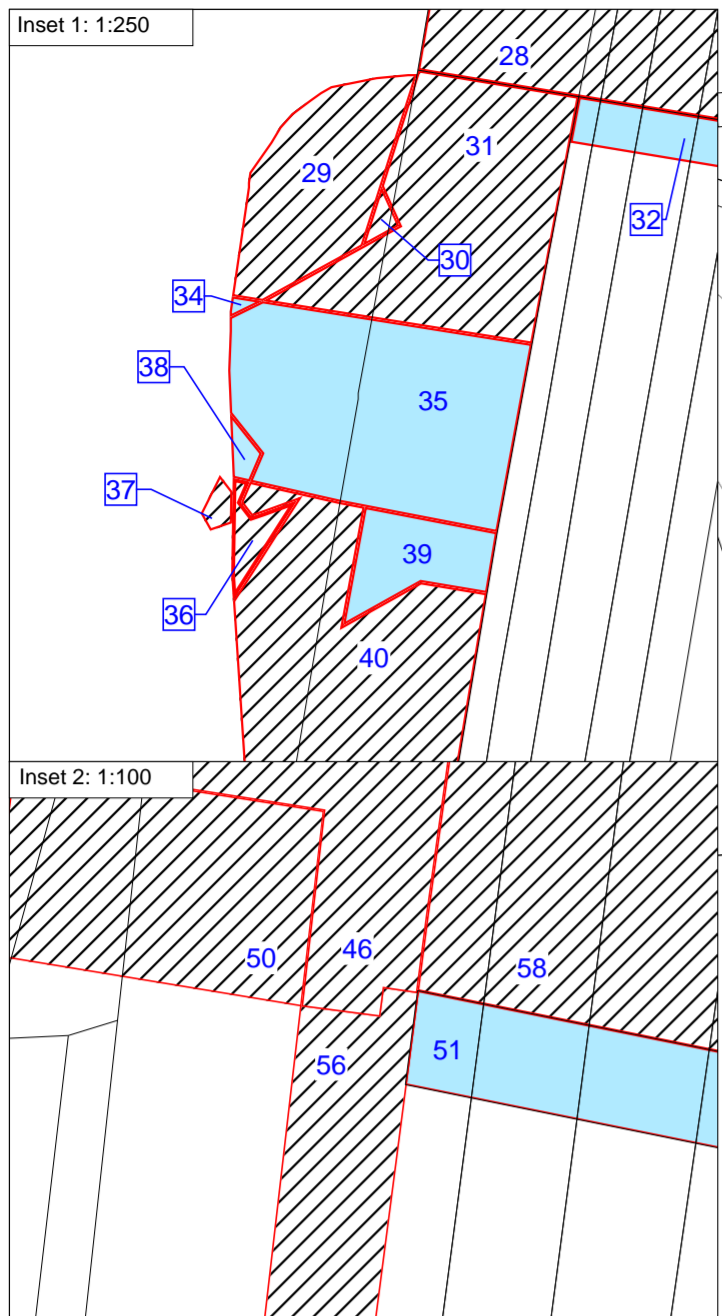

Map referred to in the London Borough of Southwark (Elephant and Castle Town Centre) Compulsory Purchase Order 2023
APPENDIX L (2)

Produced by: Terraquest Solutions Limited
 Quayside Tower
 252 - 260 Broad Street
 Birmingham
 B1 2HF

www.terraquest.co.uk
 0121 234 1300

Delivered to: London Borough of Southwark Council
 160 Tooley Street
 London
 SE1 2QH

© Crown copyright and database rights 2022
 Ordnance Survey 100042766

Ver	Date	Comments	Dm	Chk	App

Title: Map referred to in the London Borough of Southwark (Elephant and Castle Town Centre) Compulsory Purchase Order 2023

Sheet 2 of 2

Date of Issue:	16/11/2022	Project Code:	1702-7750	Scale:	1:750 @A2
Drawing Reference:	1702-7750/000230	Version:	v10.0		