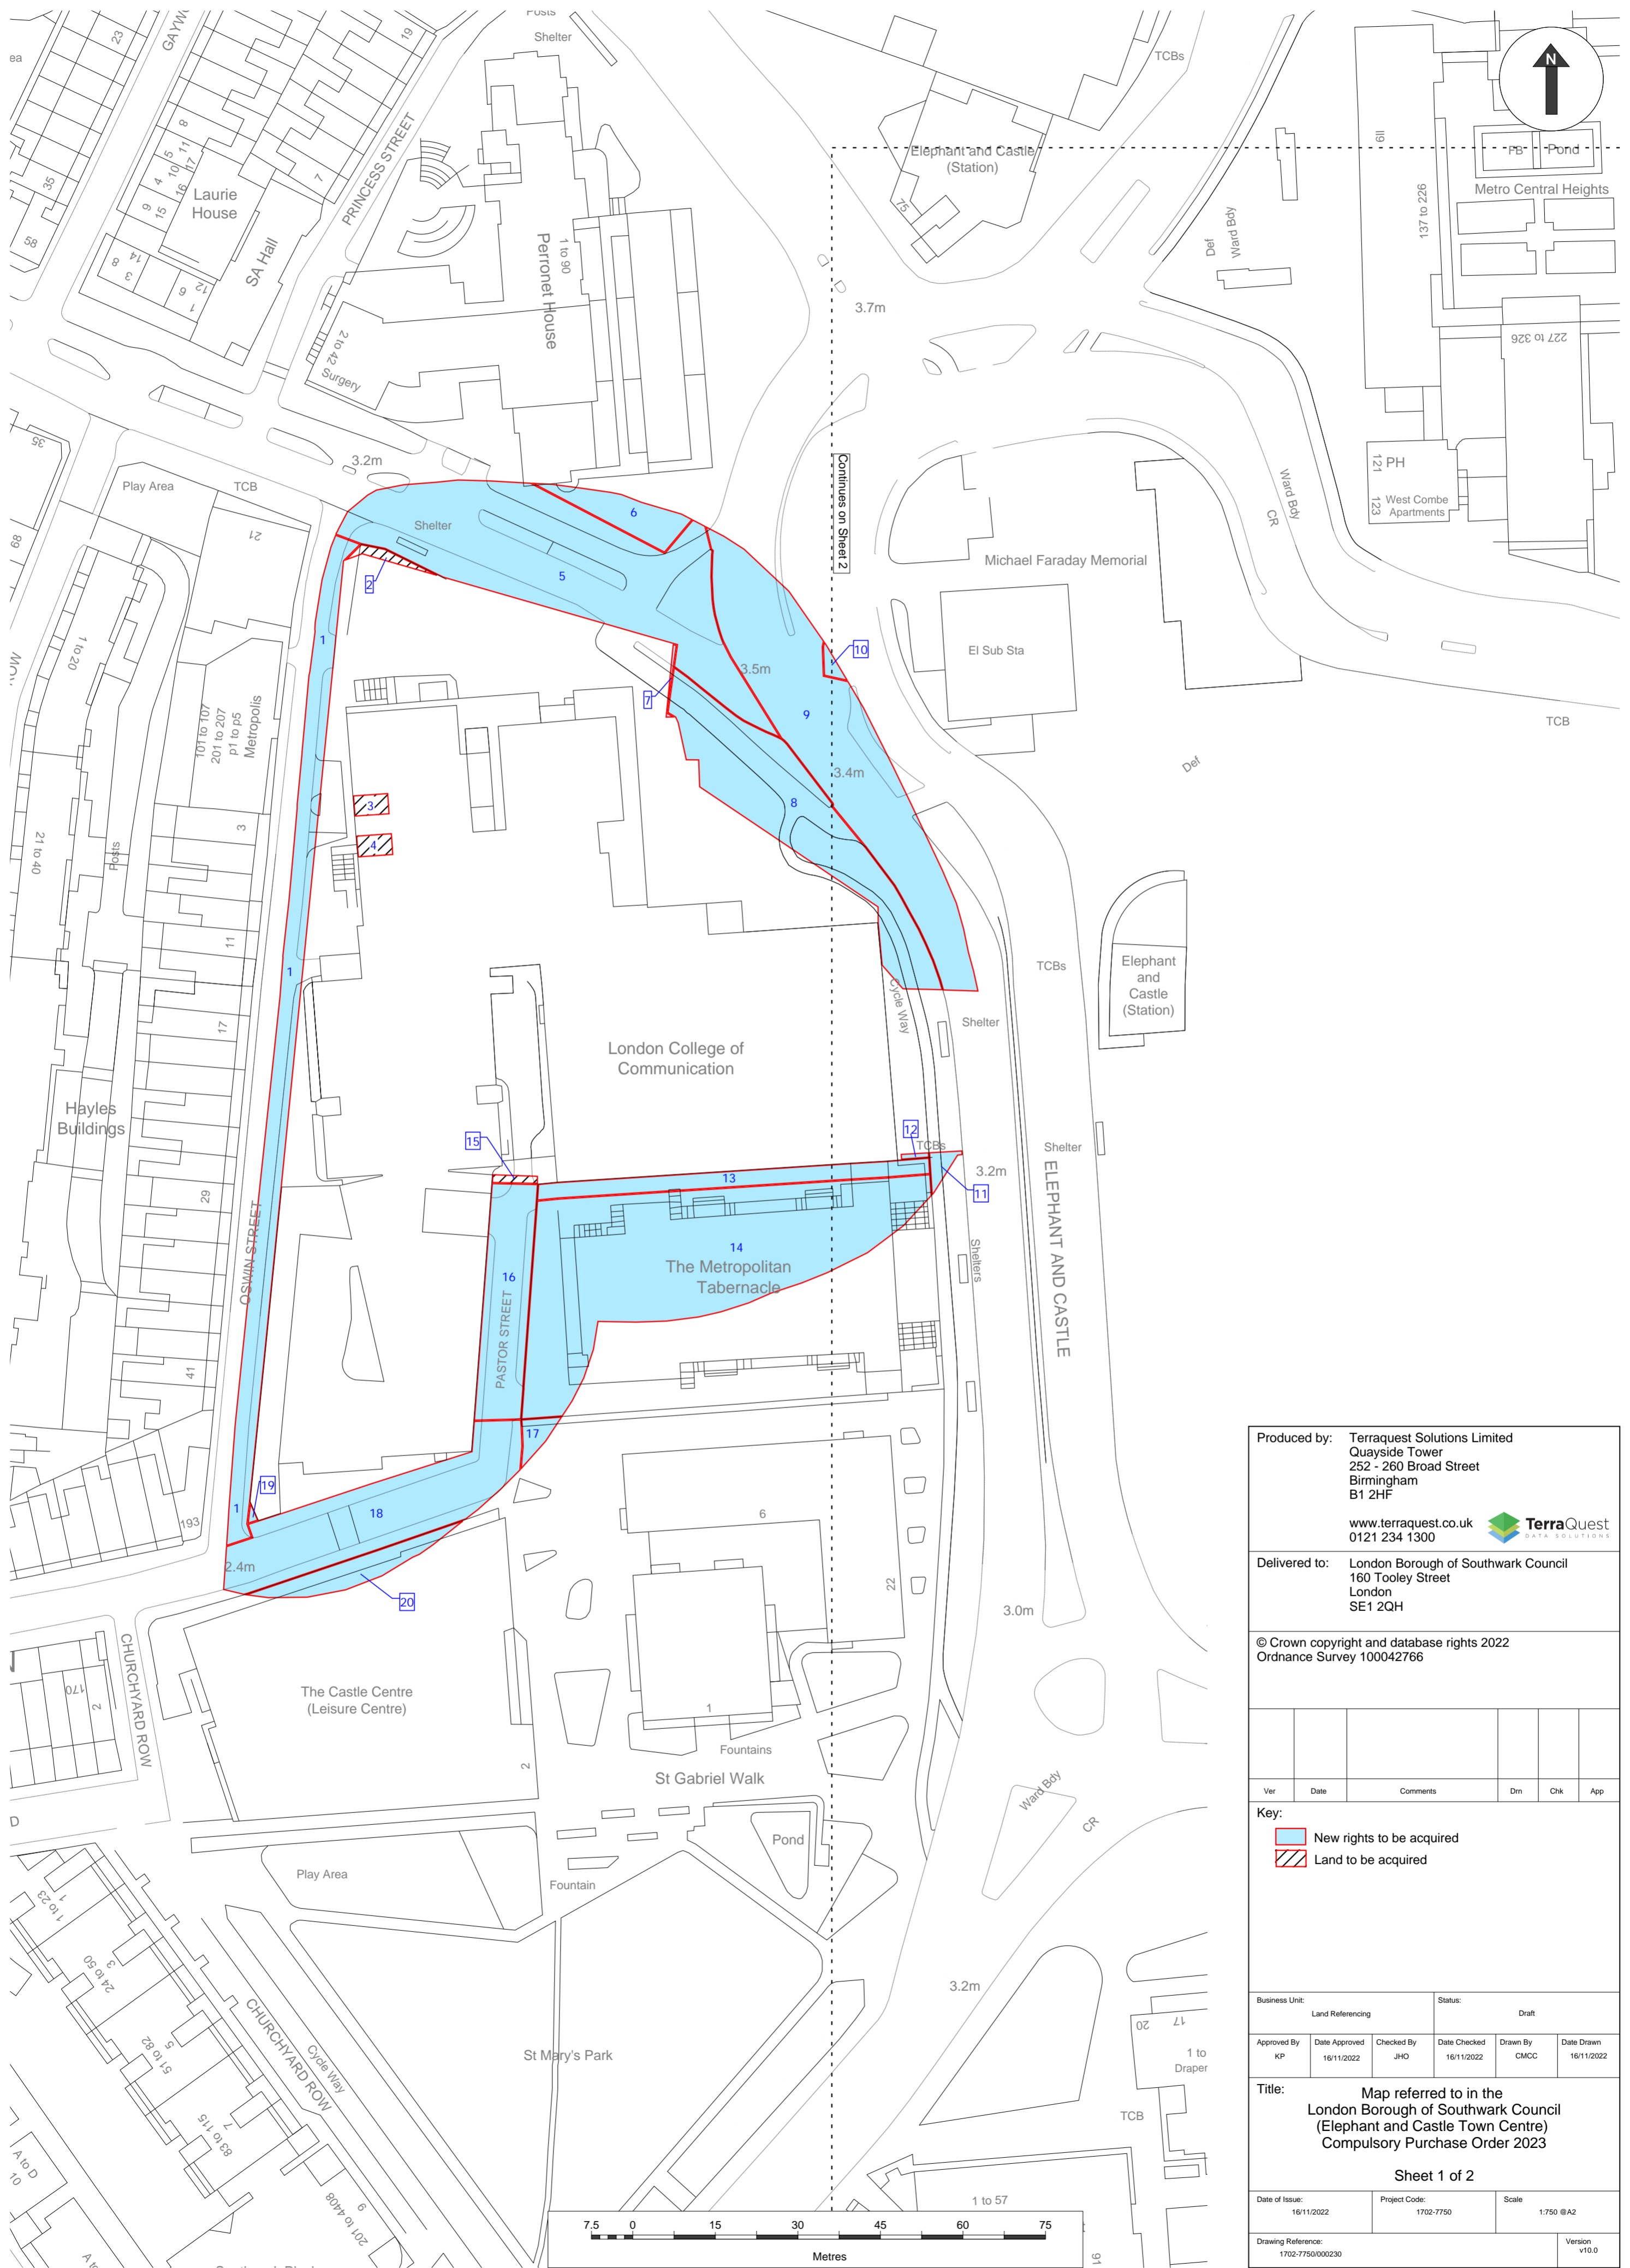

Map referred to in the London Borough of Southwark (Elephant and Castle Town Centre) Compulsory Purchase Order 2023
APPENDIX L (1)

Produced by: Terraquest Solutions Limited
 Quayside Tower
 252 - 260 Broad Street
 Birmingham
 B1 2HF
 www.terraquest.co.uk
 0121 234 1300

Delivered to: London Borough of Southwark Council
 160 Tooley Street
 London
 SE1 2QH

© Crown copyright and database rights 2022
 Ordnance Survey 100042766

Ver	Date	Comments	Dm	Chk	App

Key:
 New rights to be acquired
 Land to be acquired

Business Unit:	Land Referencing	Status:	Draft
Approved By:	KP	Date Approved:	16/11/2022
Checked By:	JHO	Date Checked:	16/11/2022
Drawn By:	CMCC	Date Drawn:	16/11/2022

Title: Map referred to in the
 London Borough of Southwark Council
 (Elephant and Castle Town Centre)
 Compulsory Purchase Order 2023

Sheet 1 of 2

Date of Issue:	16/11/2022	Project Code:	1702-7750	Scale:	1:750 @A2
Drawing Reference:	1702-7750/000230	Version:	v10.0		