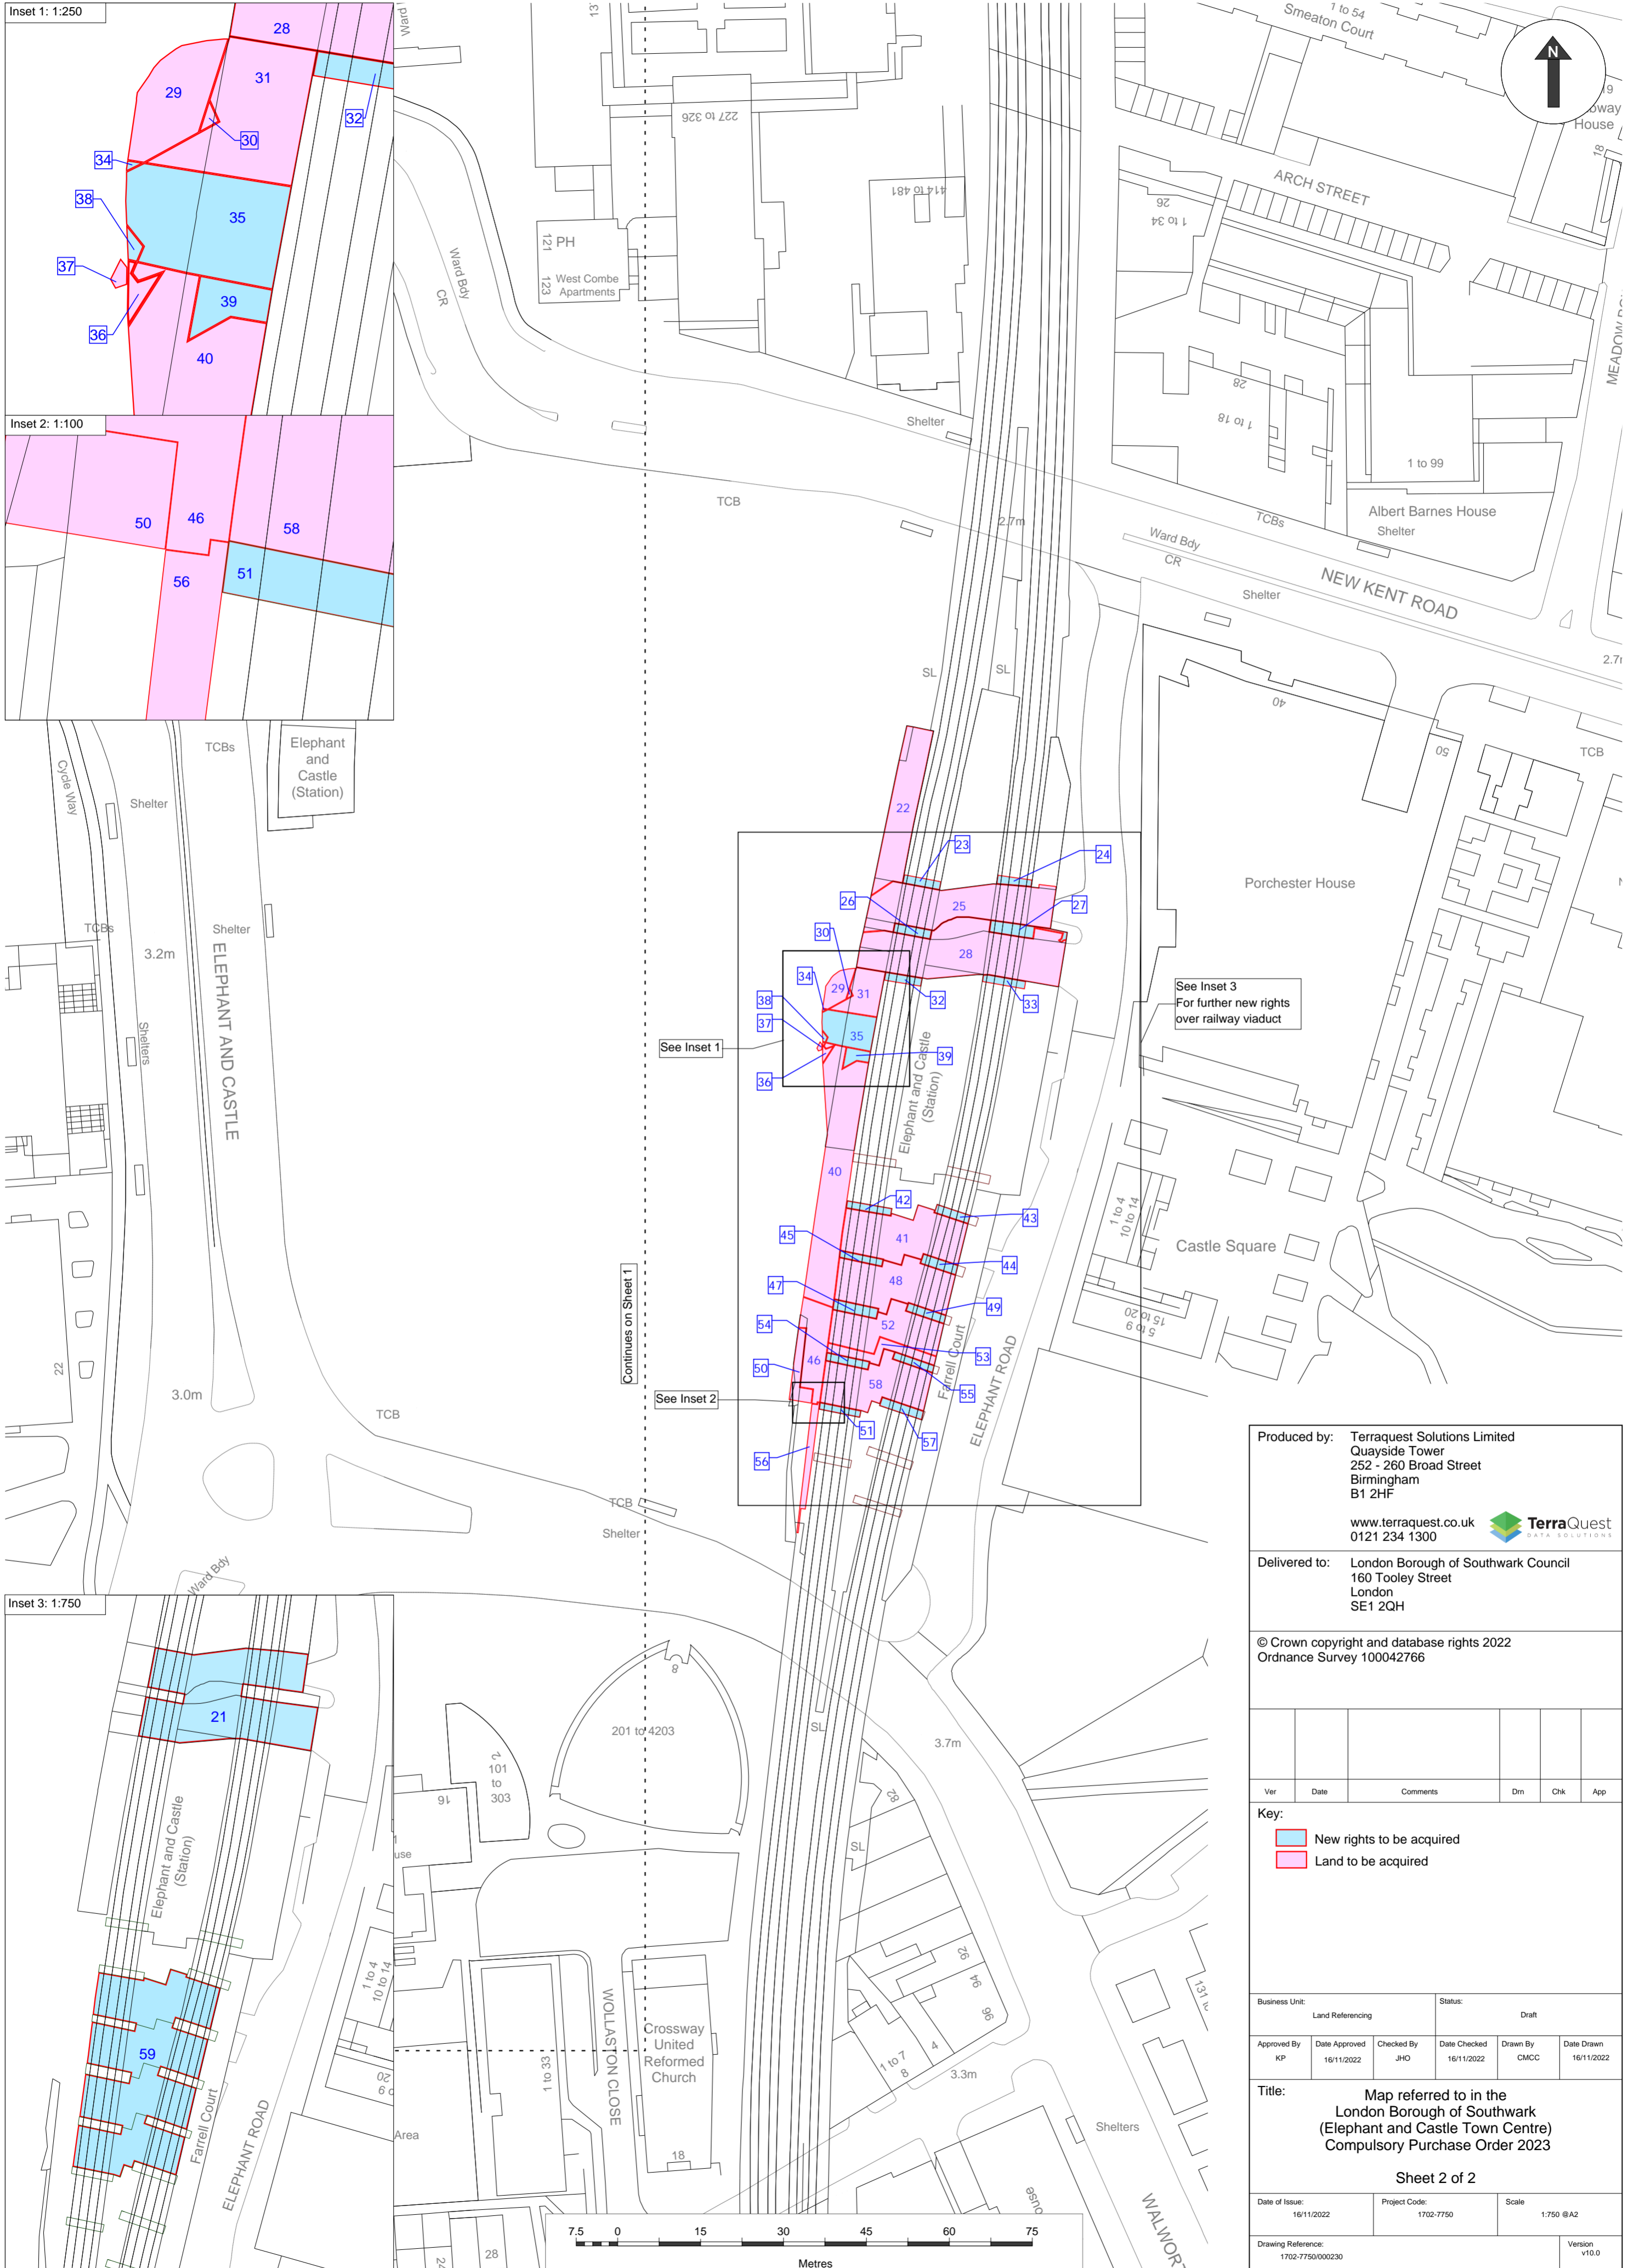

Map referred to in the London Borough of Southwark (Elephant and Castle Town Centre) Compulsory Purchase Order 2023  
**APPENDIX A (2)**

Produced by: Terraquest Solutions Limited Quayside Tower 252 - 260 Broad Street Birmingham B1 2HF  www.terraquest.co.uk 0121 234 1300					
Delivered to: London Borough of Southwark Council 160 Tooley Street London SE1 2QH					
© Crown copyright and database rights 2022 Ordnance Survey 100042766					
Ver	Date	Comments	Dm	Chk	App
<b>Key:</b> [Light Blue Box] New rights to be acquired [Pink Box] Land to be acquired					
Business Unit: Land Referencing			Status: Draft		
Approved By: KP	Date Approved: 16/11/2022	Checked By: JHO	Date Checked: 16/11/2022	Drawn By: CMCC	Date Drawn: 16/11/2022
<b>Title:</b> Map referred to in the London Borough of Southwark (Elephant and Castle Town Centre) Compulsory Purchase Order 2023					
Sheet 2 of 2					
Date of Issue: 16/11/2022		Project Code: 1702-7750		Scale: 1:750 @A2	
Drawing Reference: 1702-7750/000230					Version: v10.0