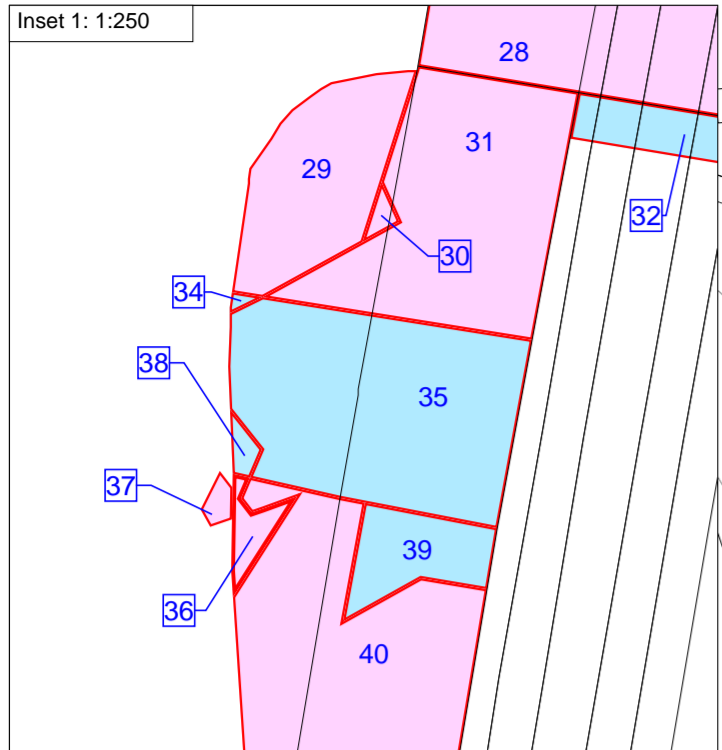

Map referred to in the London Borough of Southwark (Elephant and Castle Town Centre) Compulsory Purchase Order 2023  
**APPENDIX A (2)**

Produced by: Terraquest Solutions Limited Quayside Tower 252 - 260 Broad Street Birmingham B1 2HF  www.terraquest.co.uk 0121 234 1300					
Delivered to: London Borough of Southwark Council 160 Tooley Street London SE1 2QH					
© Crown copyright and database rights 2022 Ordnance Survey 100042766					
Ver	Date	Comments	Dm	Chk	App
<b>Key:</b> [Light Blue Box] New rights to be acquired [Pink Box] Land to be acquired					
Business Unit: Land Referencing			Status: Draft		
Approved By: KP	Date Approved: 16/11/2022	Checked By: JHO	Date Checked: 16/11/2022	Drawn By: CMCC	Date Drawn: 16/11/2022
<b>Title:</b> Map referred to in the London Borough of Southwark (Elephant and Castle Town Centre) Compulsory Purchase Order 2023					
Sheet 2 of 2					
Date of Issue: 16/11/2022		Project Code: 1702-7750		Scale: 1:750 @A2	
Drawing Reference: 1702-7750/000230					Version: v10.0