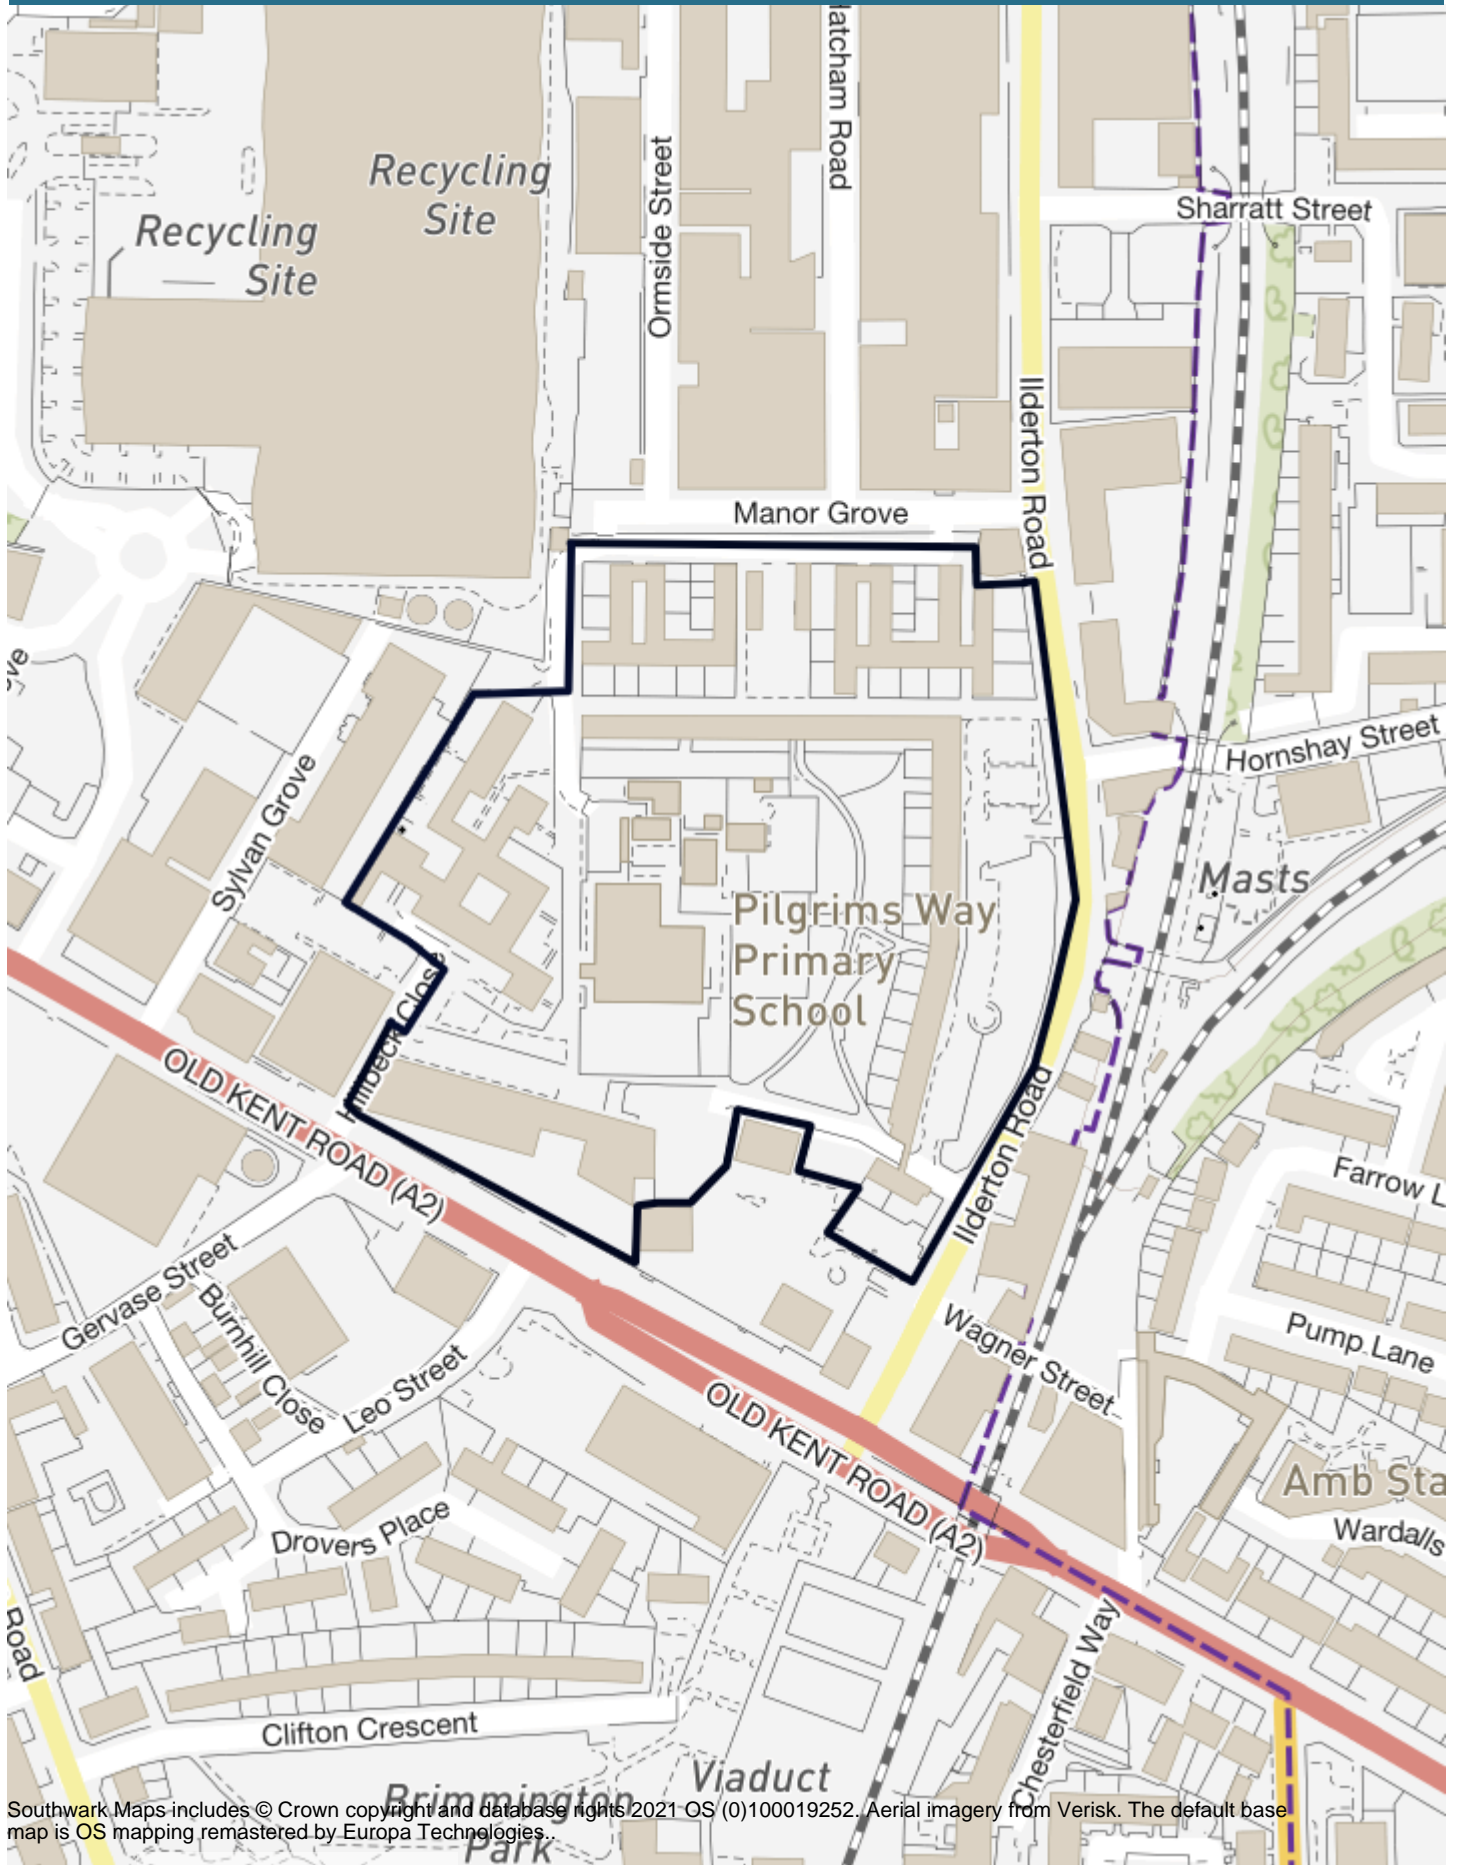

TUSTIN ESTATE LAND BOUNDED BY MANOR GROVE ILDERTON ROAD HILLBECK CLOSE, OLD KENT ROAD, LONDON, SE1

Southwark Maps includes © Crown copyright and database rights 2021 OS (0)100019252. Aerial imagery from Verisk. The default base map is OS mapping remastered by Europa Technologies.