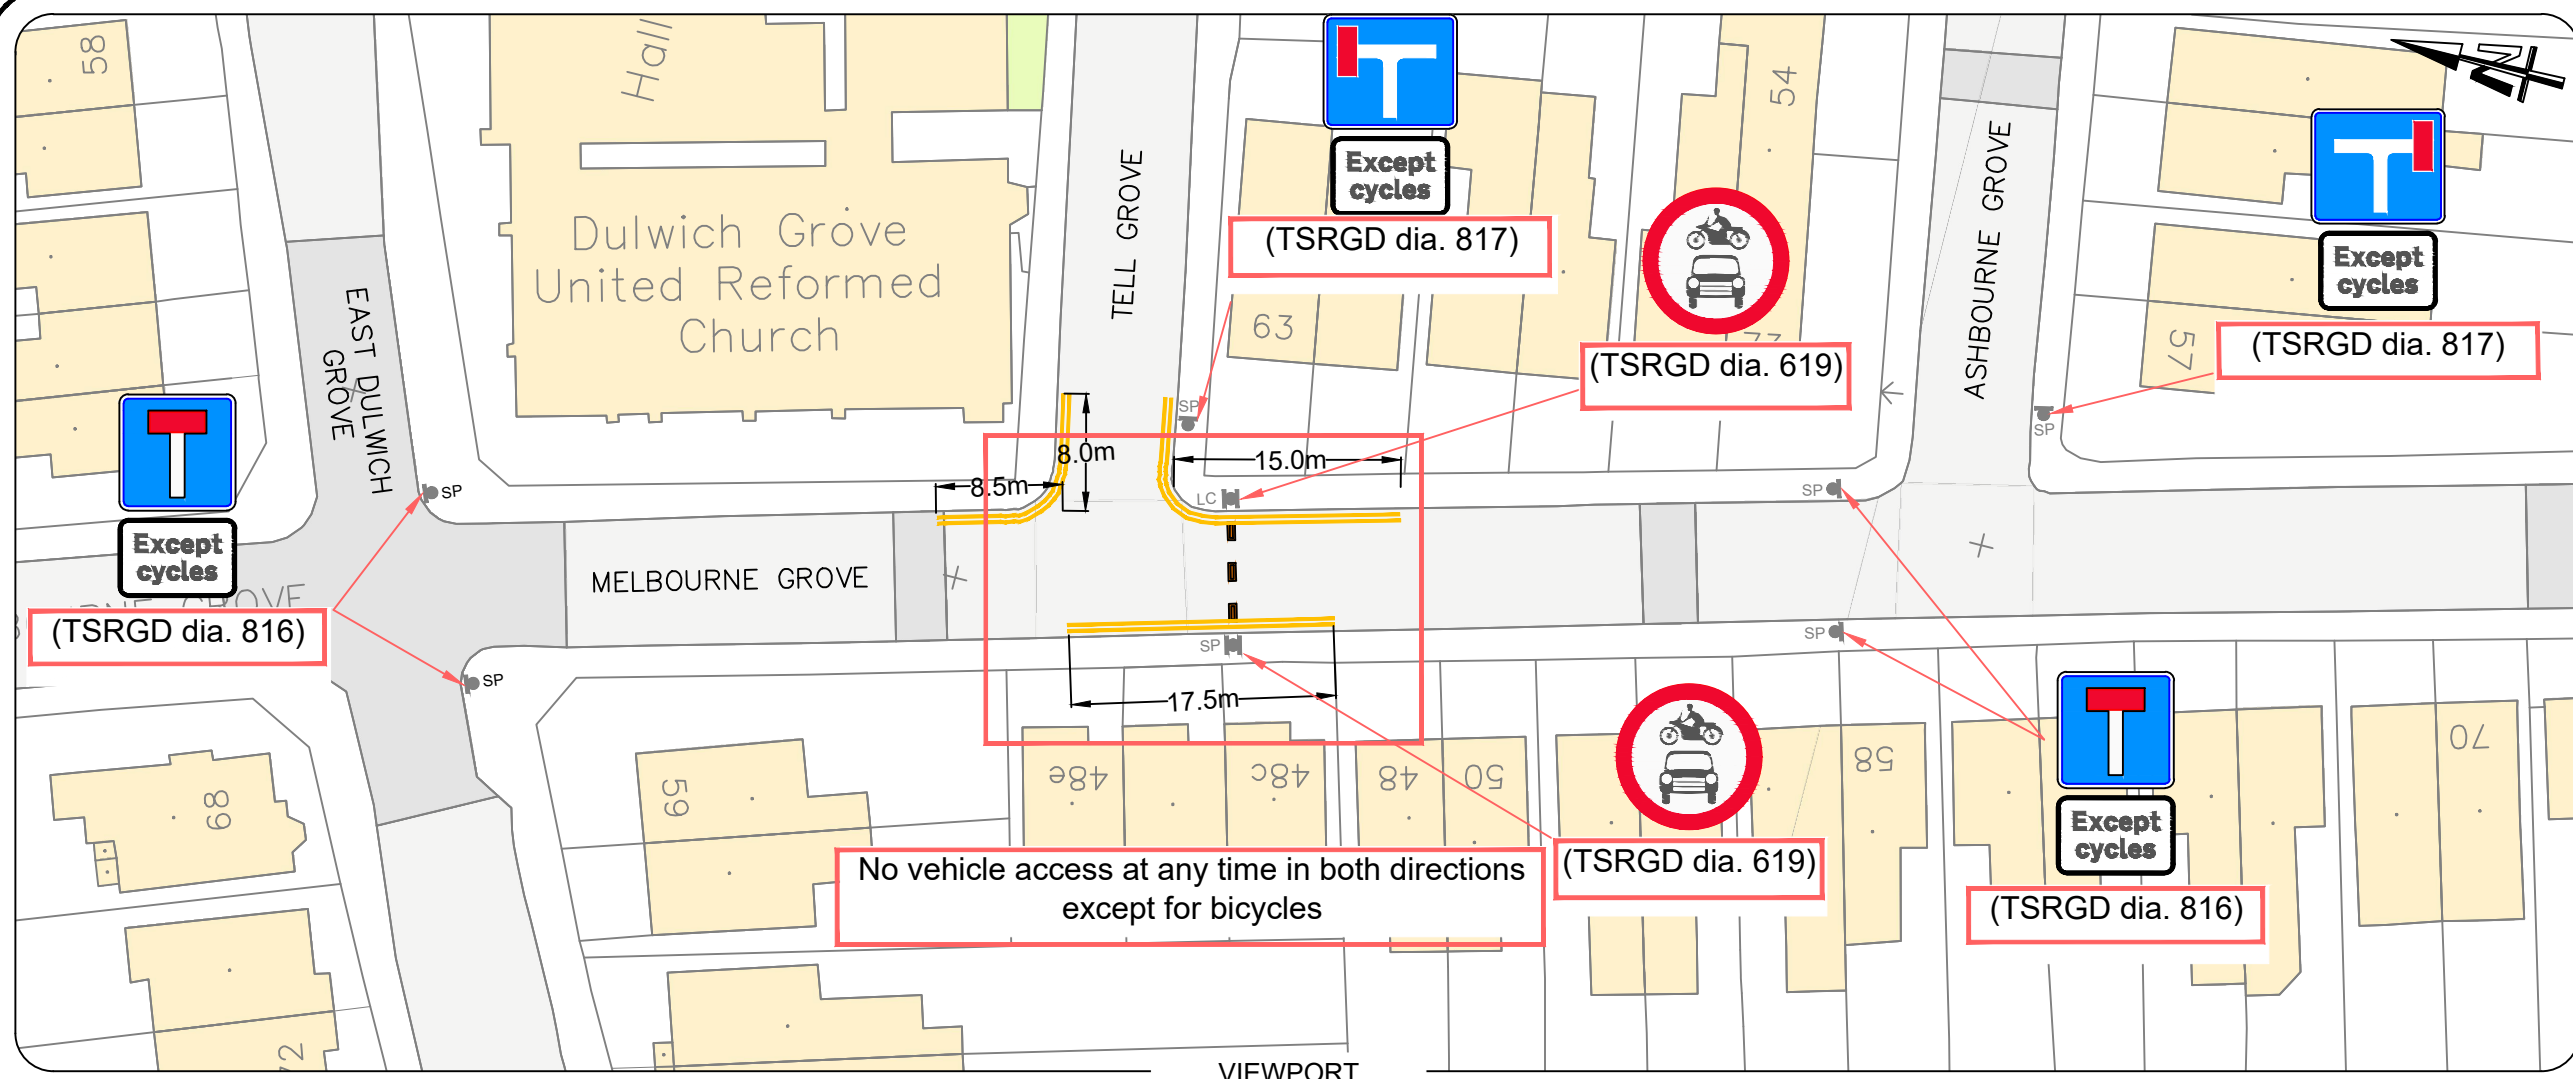

# MELBOURNE GROVE SOUTH PERMANENT

- KEY**
- Planter box
  - Sign on existing sign post
  - Sign on existing lamp column
  - Yellow road markings to be made permanent

VIEWPORT  
(SCALE 1:500 @ A3)

0	18/08/22	FIRST ISSUE	SA	ID	BL
REV	DATE	REVISION DESCRIPTION / DETAILS	DRN BY	CHKD BY	APRVD BY

BASED UPON THE ORDNANCE SURVEY MAPPING © CROWN COPYRIGHT 2018 LICENCE NO. 0100019252