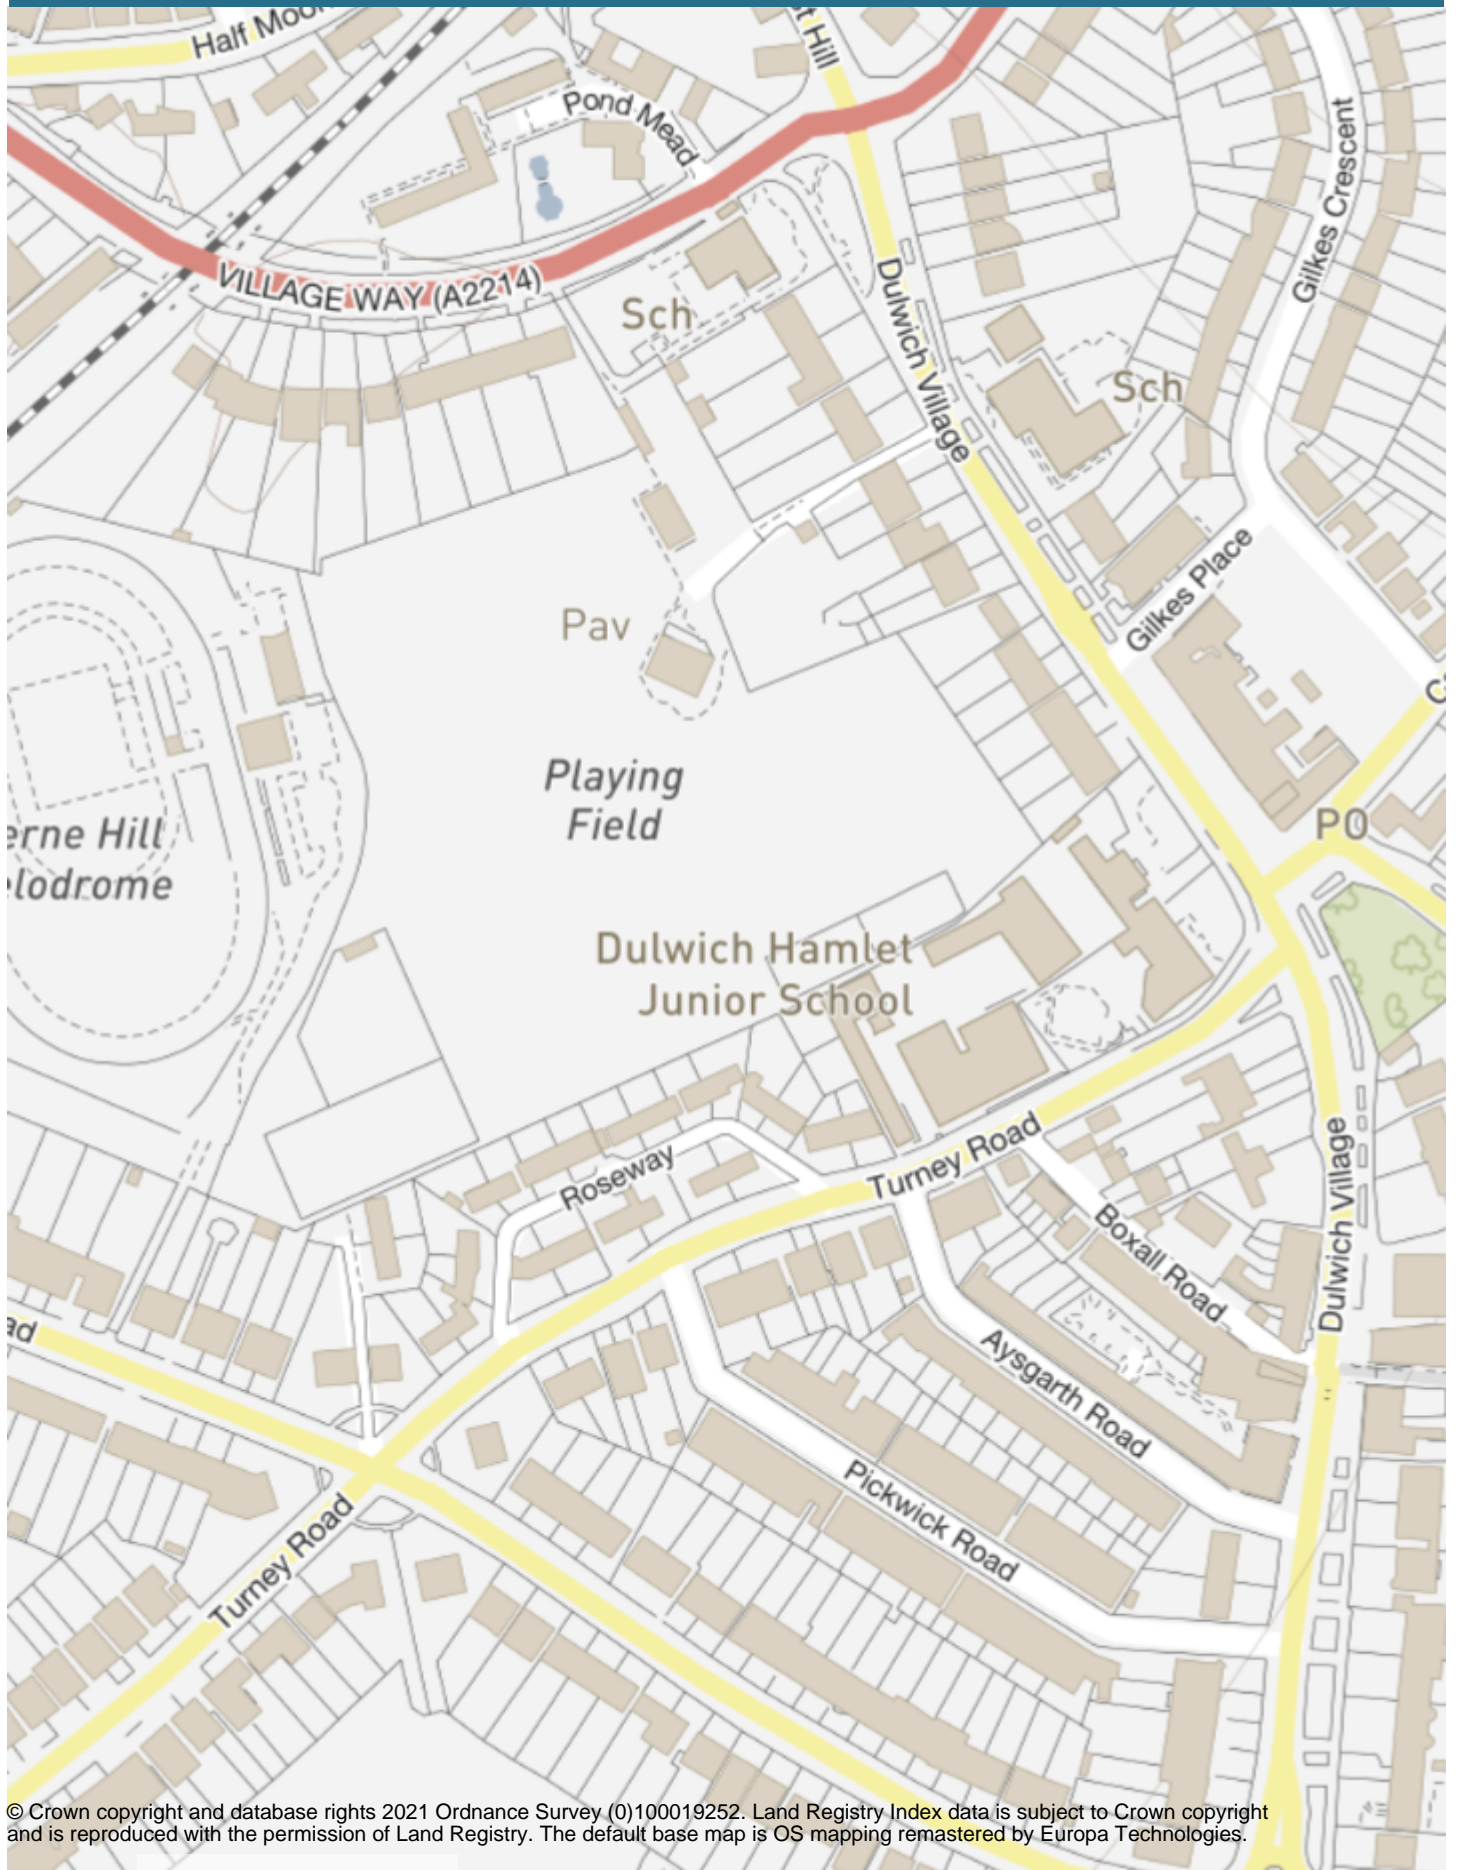

© Crown copyright and database rights 2021 Ordnance Survey (0)100019252. Land Registry Index data is subject to Crown copyright and is reproduced with the permission of Land Registry. The default base map is OS mapping remastered by Europa Technologies.

20 m

18-Jul-2022

© Crown copyright and database rights 2021 Ordnance Survey (0)100019252. Land Registry Index data is subject to Crown copyright and is reproduced with the permission of Land Registry. The default base map is OS mapping remastered by Europa Technologies.

50 m

Scale =
1:100,000,000

18-Jul-2022

© Crown copyright and database rights 2021 Ordnance Survey (0)100019252. Land Registry Index data is subject to Crown copyright and is reproduced with the permission of Land Registry. The default base map is OS mapping remastered by Europa Technologies.