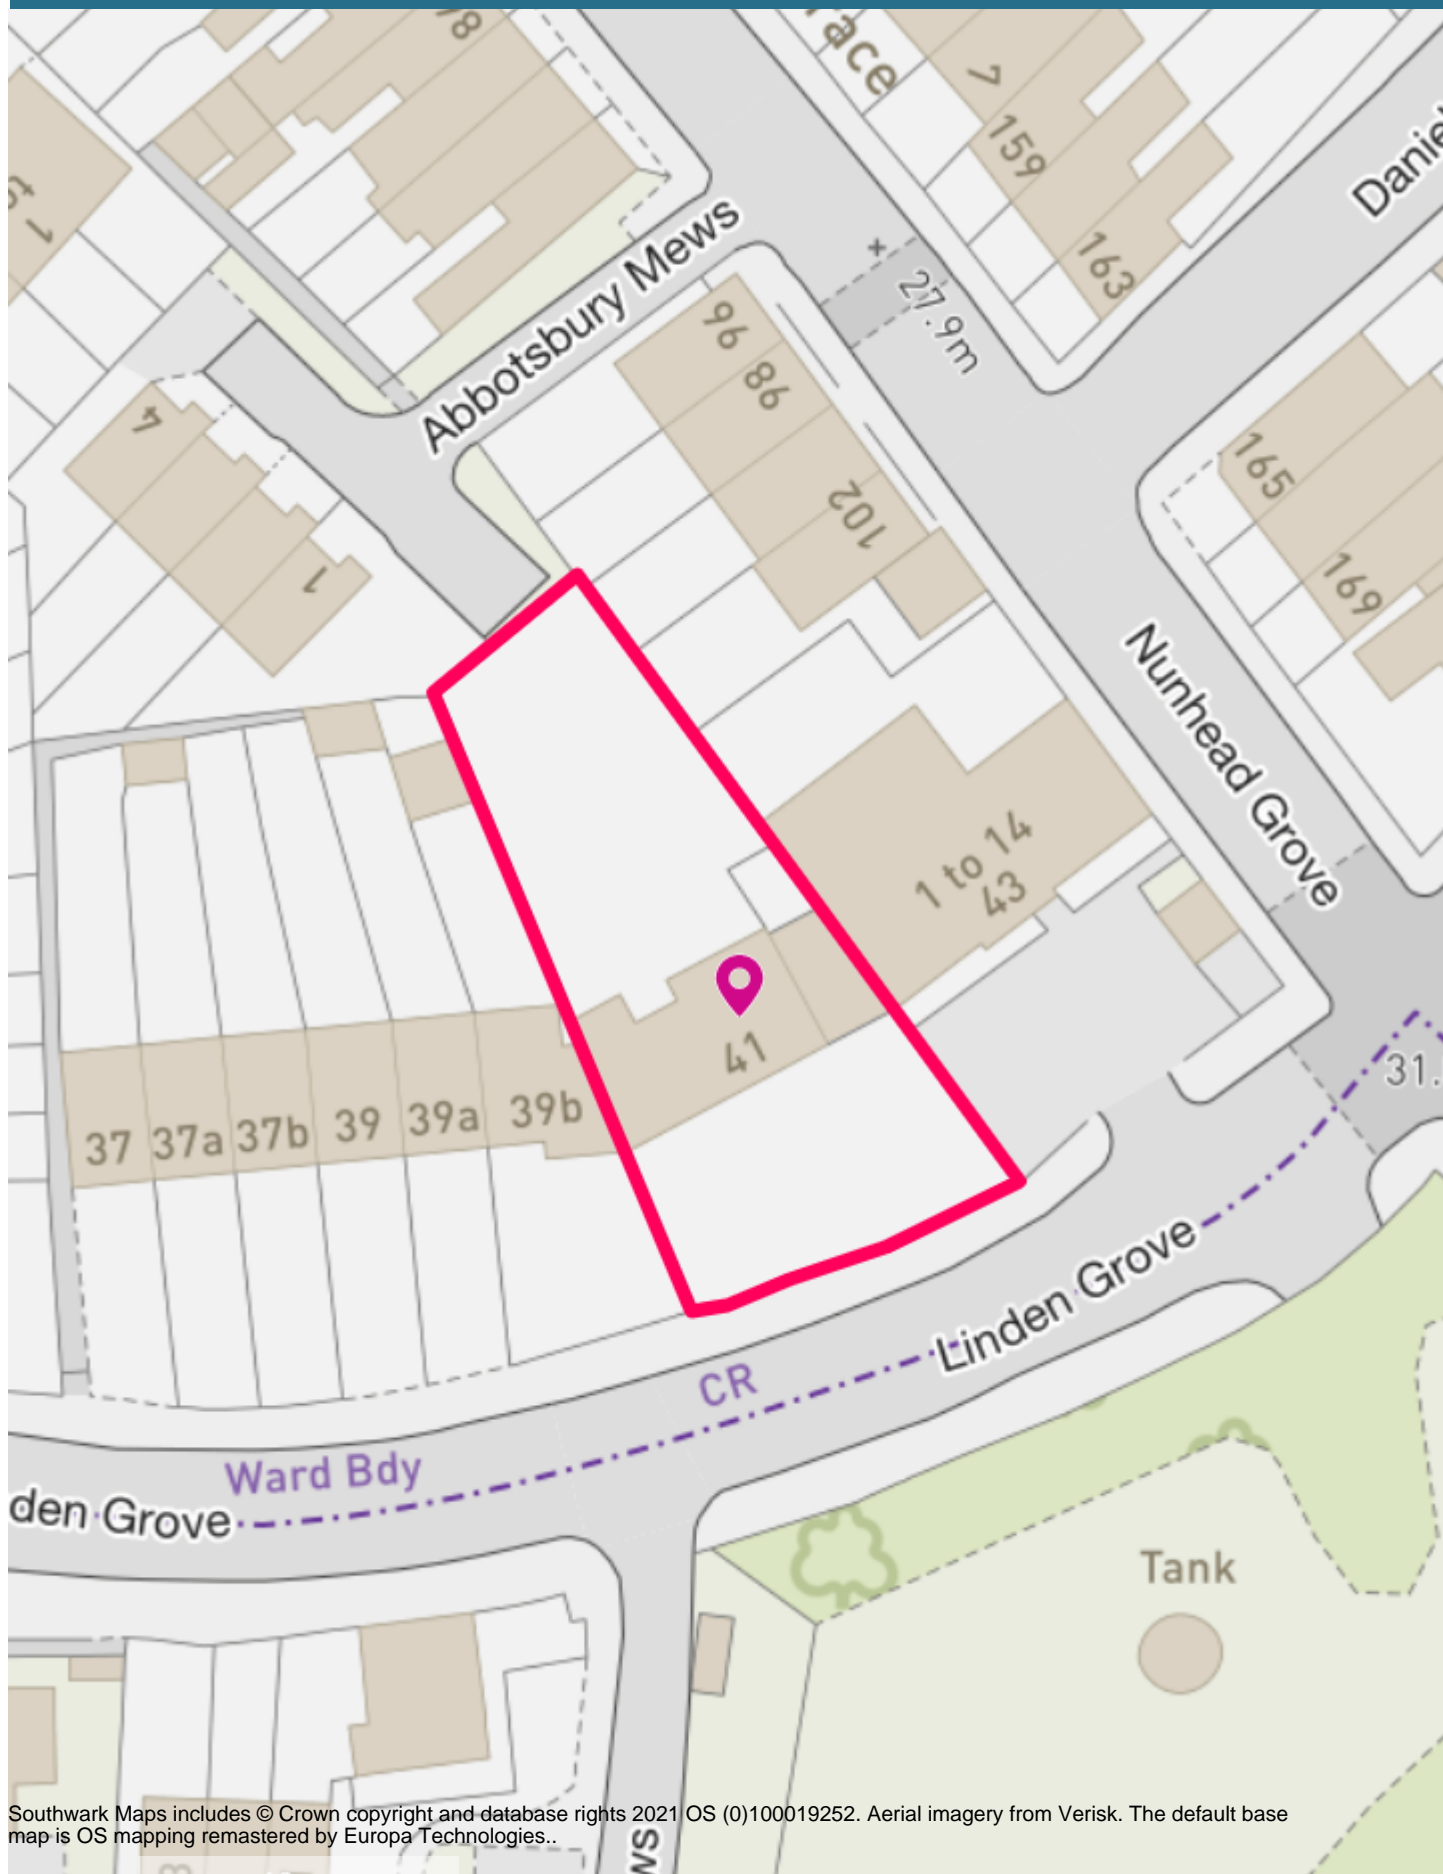

Appendix B - Article 4 Direction boundary  
41 Linden Grove

Southwark Maps includes © Crown copyright and database rights 2021 OS (0)100019252. Aerial imagery from Verisk. The default base map is OS mapping remastered by Europa Technologies..