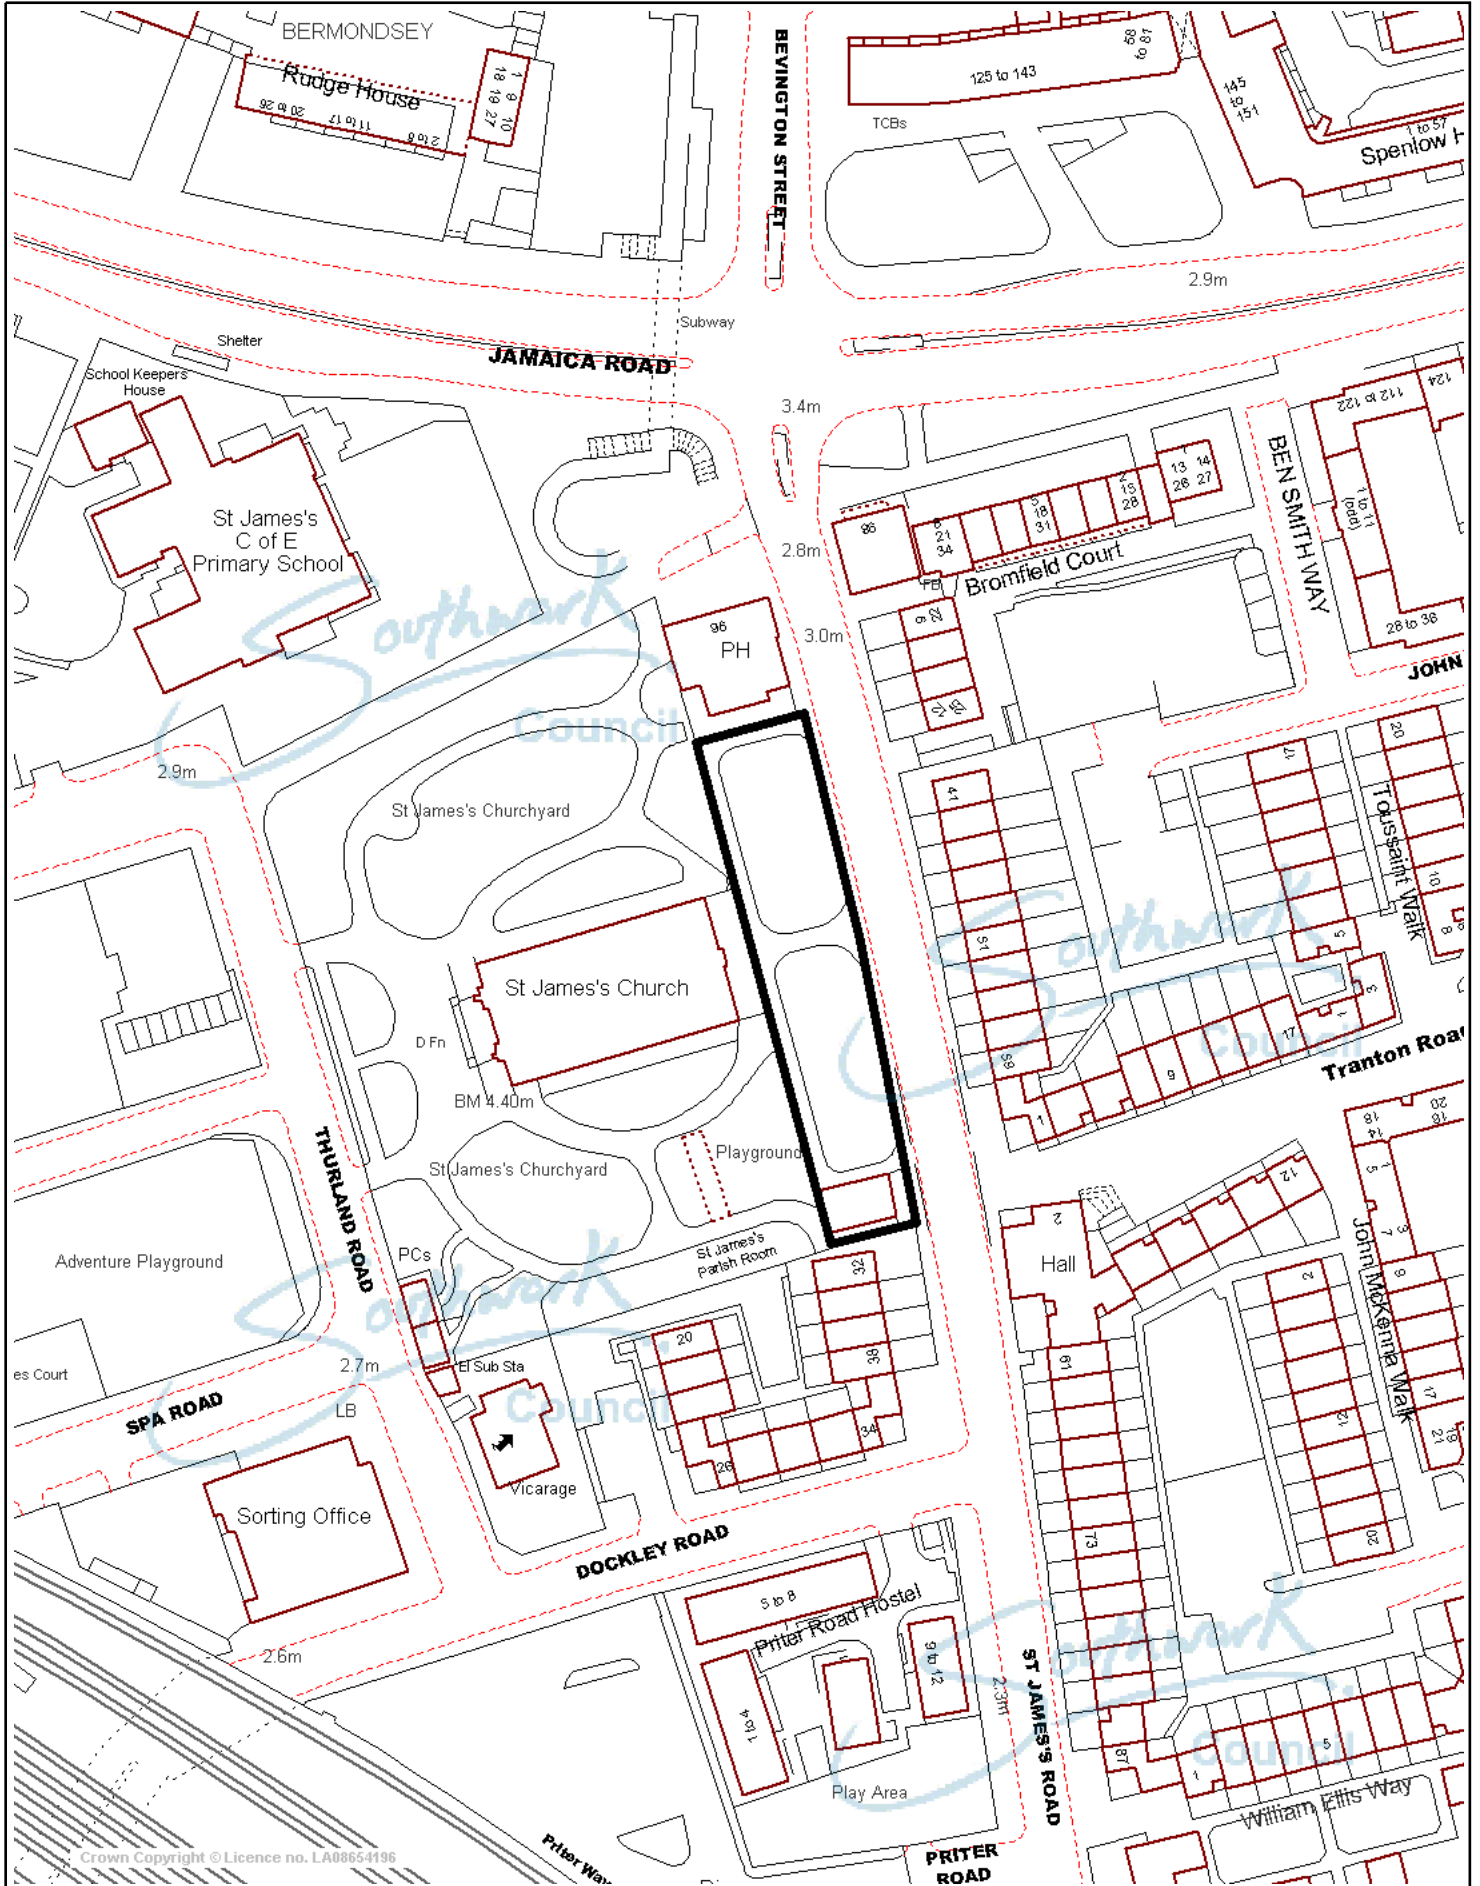

# Site J and 30 St James's Road, SE16

Crown Copyright © Licence no. LA08654196

© Crown Copyright. All rights reserved.  
London Borough of Southwark.  
OS Licence LA08654196. 2003.

Scale 1/1250  
Date 24/6/2004