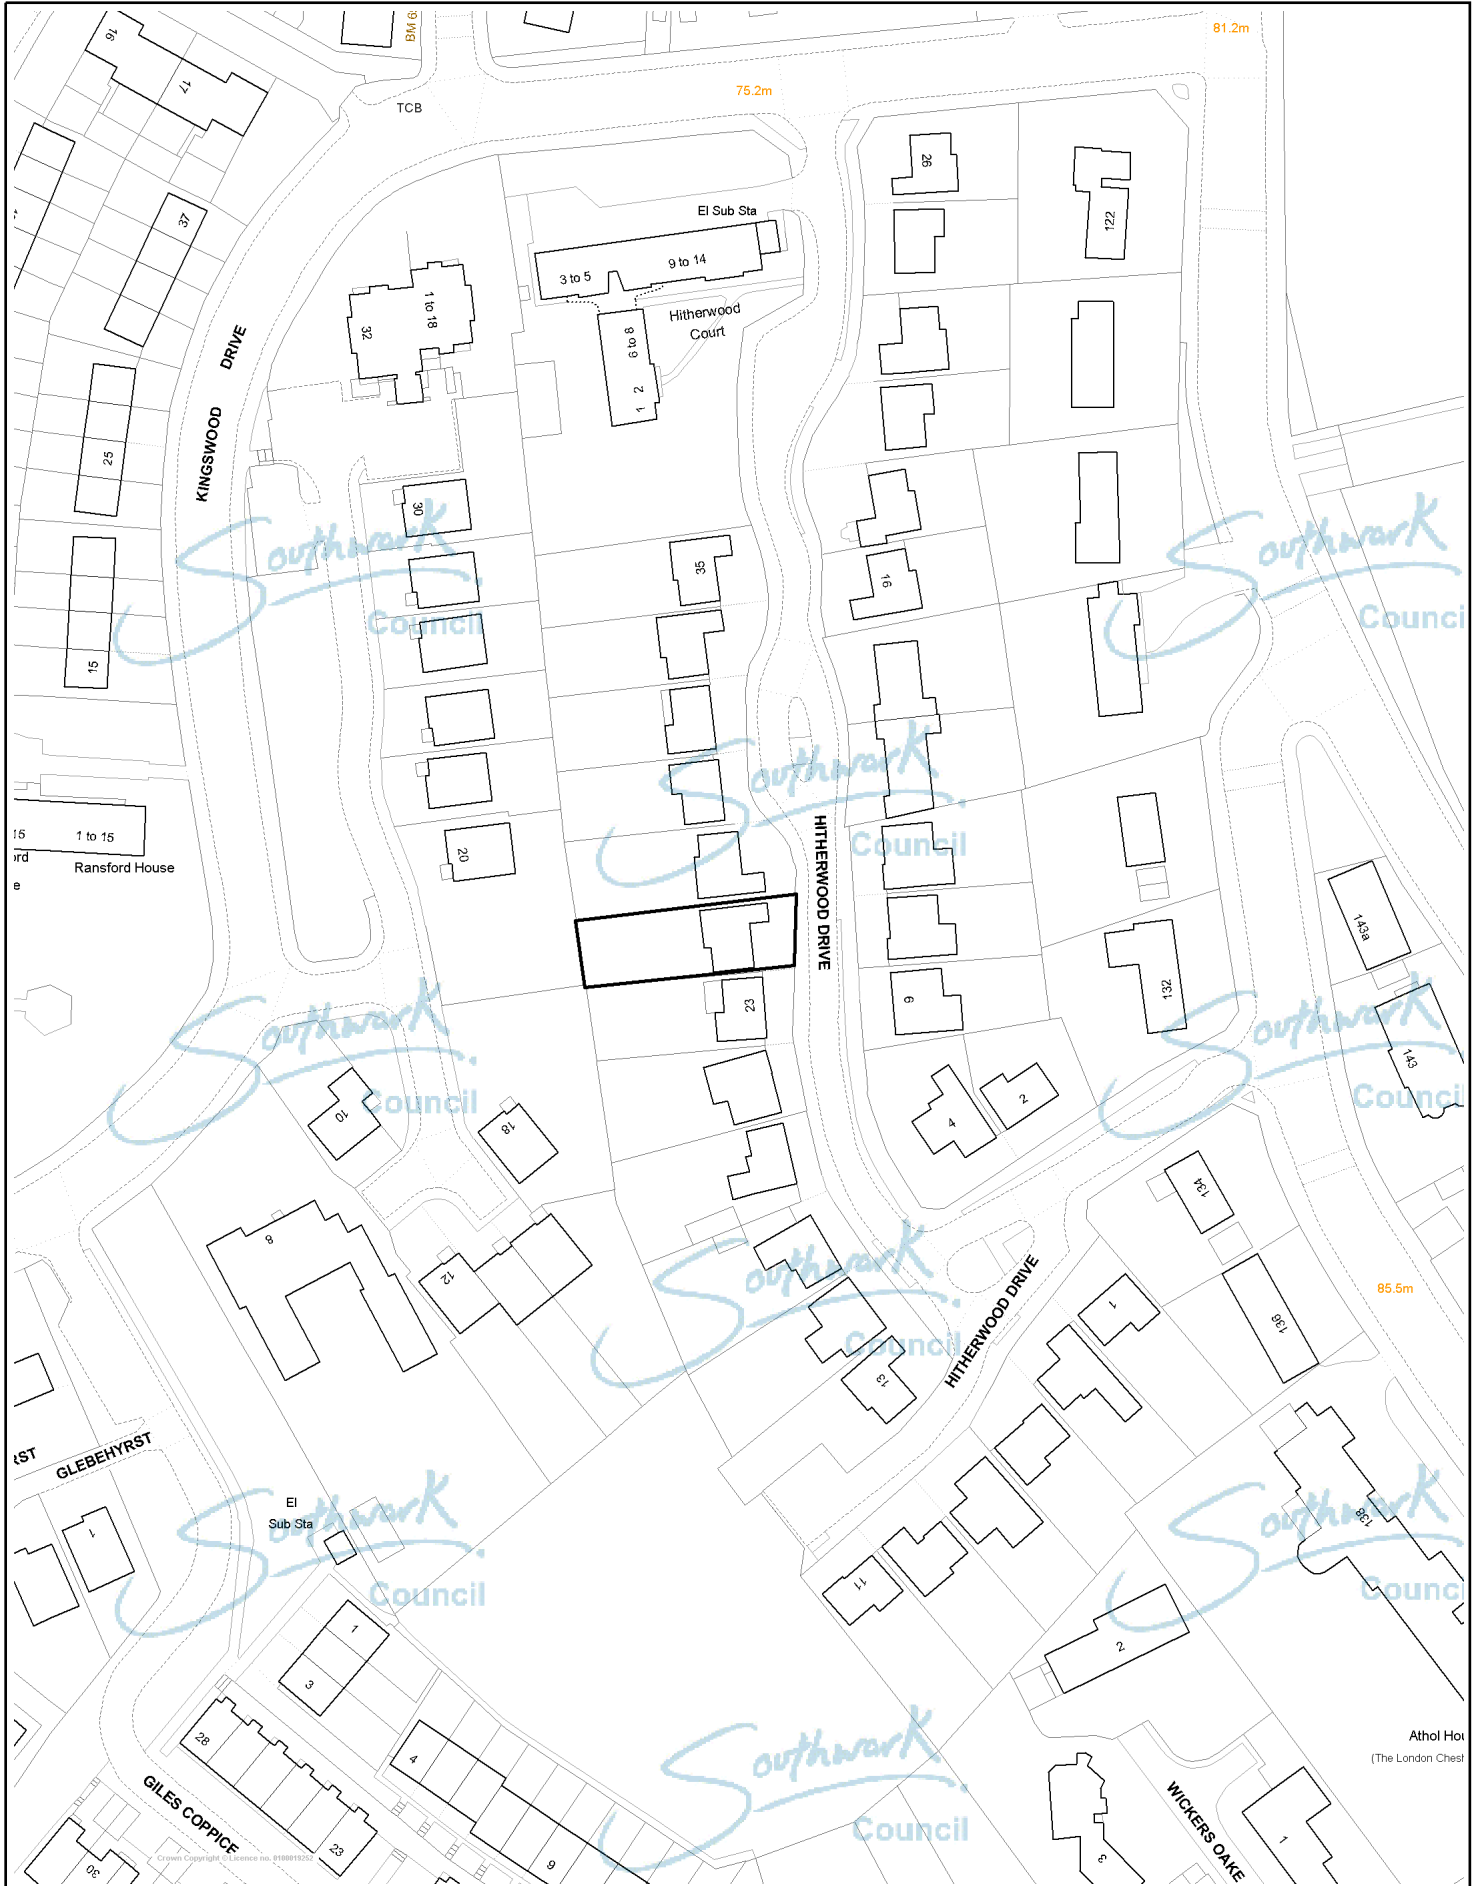

25 Hitherwood Drive SE19

© Crown Copyright. All rights reserved.
 London Borough of Southwark.
 OS Licence LA08654196. 2003.

This site plan supplied by the London Borough of Southwark is for Planning and Building Control purposes only.

Scale 1/1250
 Date 22/12/2006

Southwark Council