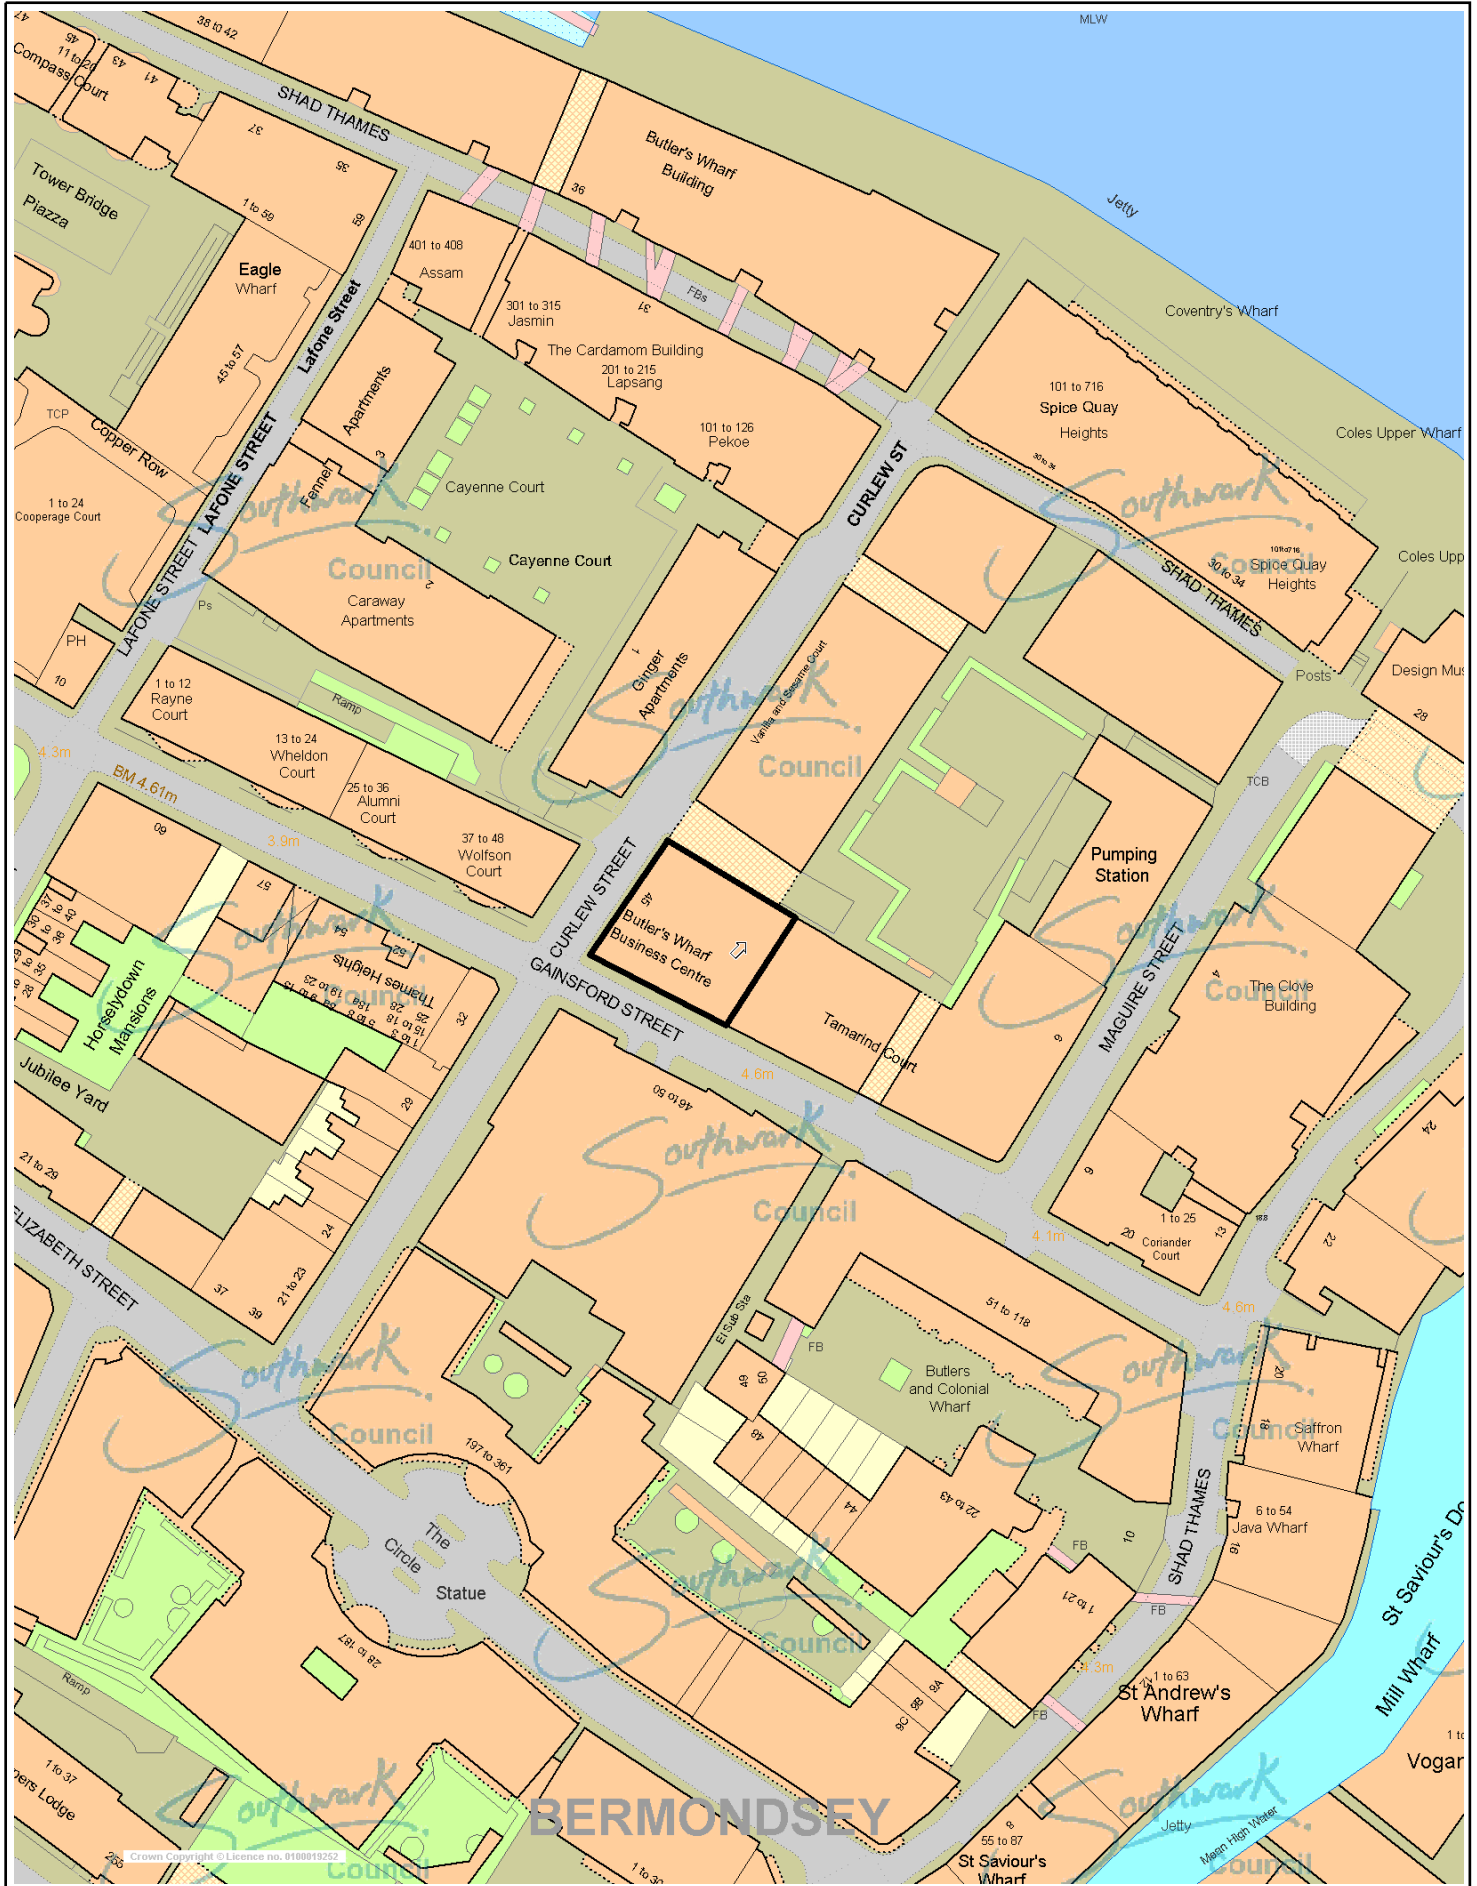

45 Curlew Street

© Crown Copyright. All rights reserved.
 London Borough of Southwark.
 OS Licence LA08654196. 2003.

This site plan supplied by the London Borough of Southwark is for Planning and Building Control purposes only.

Scale 1/1250
 Date 18/10/2005

Southwark Council