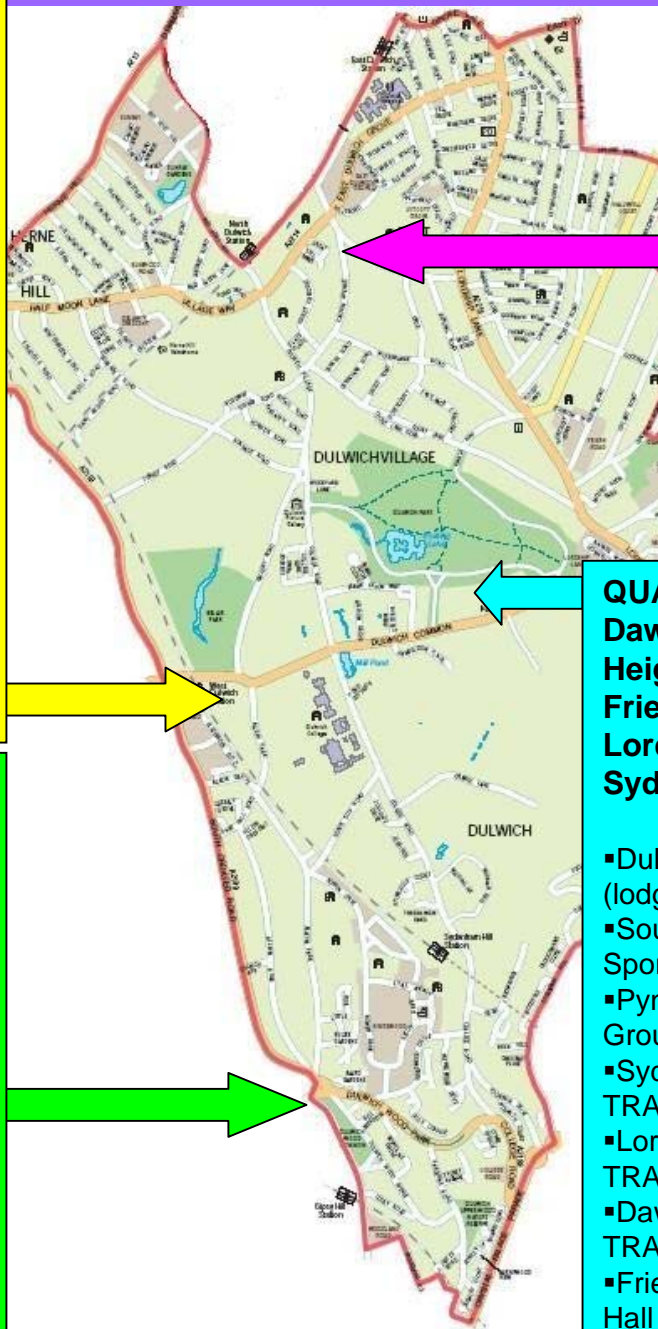

## QUADRANT 2 Croxted Road

- Belair Park
- Croxted Road TRA Hall & Multi Use Games Area (MUGA)
- Oakfield Preparatory School
- Rosemead Preparatory School
- Dulwich College \*

\* Dulwich College sits within Quadrants 2 & 3

## QUADRANT 1 Kingswood Estate

- Kingswood Youth Site
- Langbourne Primary School
- Kingsdale School
- Kingswood Library
- Kingswood House
- Kingswood TRA Hall
- Mary Datchelor Sports Ground
- Dulwich Preparatory School

## QUADRANT 4 Lycott Grove East Dulwich Grove

- Dulwich Sea Cadets
- East Dulwich Community Centre
- Dulwich Leisure Centre
- Grove Vale Library
- Dulwich Hospital
- Greendale
- The Charter School
- Alleyn's School
- James Allen's Girls School

## QUADRANT 3 Dawson Heights Friern Road Lordship Lane Sydenham Hill

- Dulwich Park (lodges)
- Sutherland Park Sports Ground
- Pynners Sports Ground
- Sydenham Hill TRA Hall
- Lordship Lane TRA Hall
- Dawson Heights TRA Hall & MUGA
- Friern Road TRA Hall
- Dulwich Library
- Dulwich College