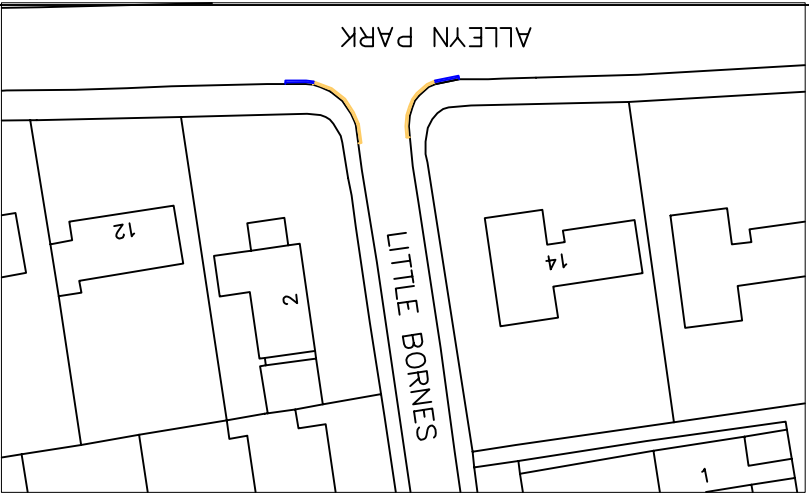

ALLEYN PARK

LITTLE BORNES

NOTES

- EXISTING DYL
- EXTENDING DYL

REV	DATE	REVISION DESCRIPTION / DETAILS	DRN	CHKD	APPVD
BY	BY	BY	BY	BY	BY

160 TOOLEY STREET LONDON SE1P 6LX

19/20 MTS
ALLEYN PARK/ LITTLE BORNES

EXTENDING DOUBLE YELLOW LINES

STATUS:	DESIGNED	CHKD	APPVD
SCALE:	NTS	AS	
DRAWING NO:	LBS/LB1	REV:	1.0
DATE DRAWN:	SEPTEMBER 2019	DATE ISSUED:	SEPTEMBER 2019