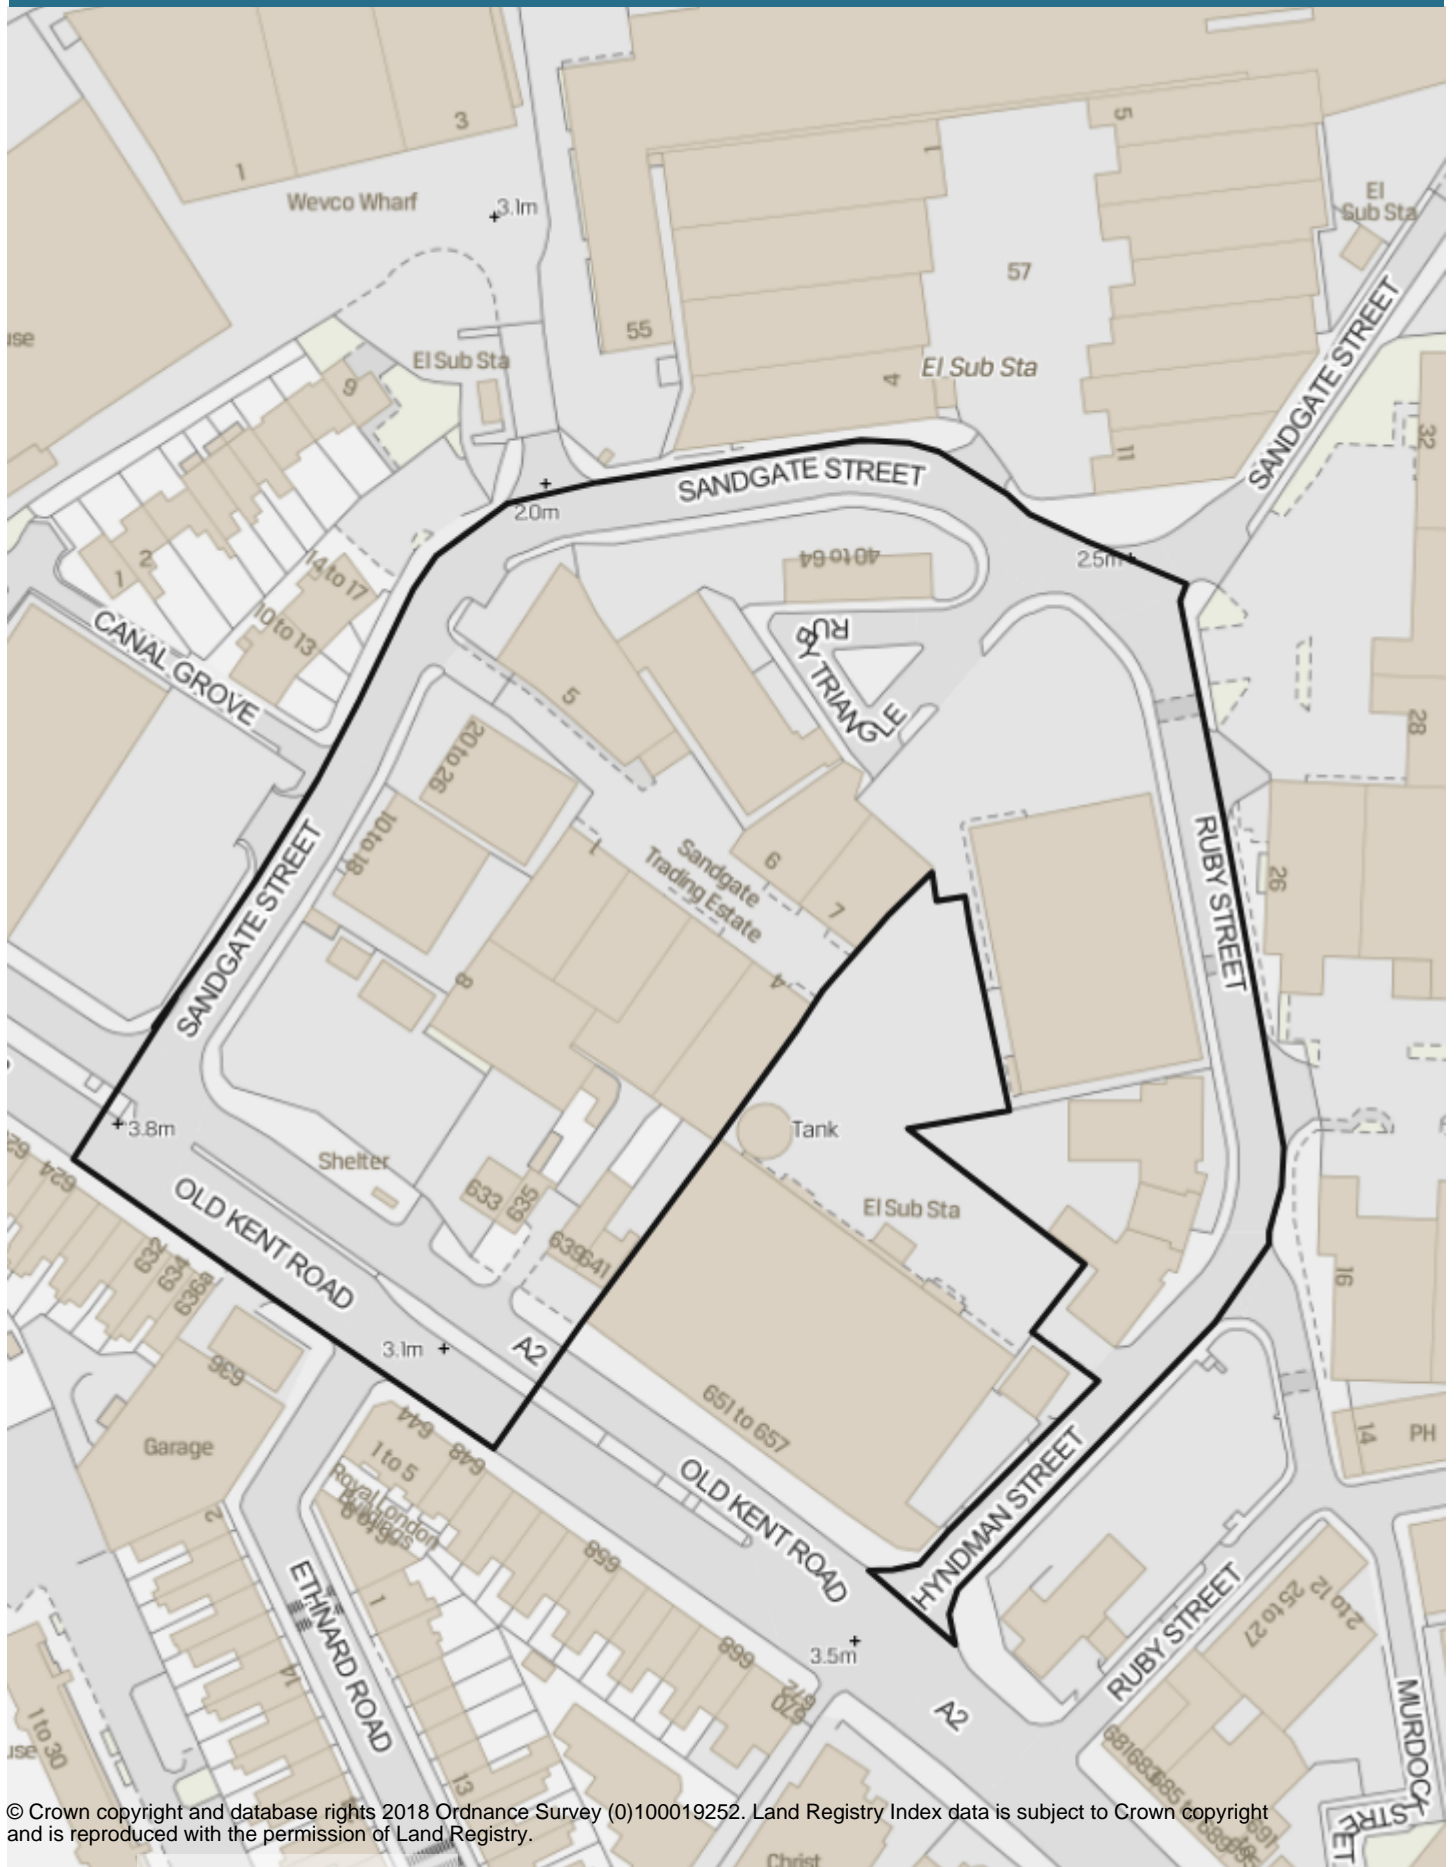

RUBY TRIANGLE SITE, LAND BOUNDED BY OLD KENT ROAD, RUBY STREET AND SANDGATE STREET, SE15 1LG

© Crown copyright and database rights 2018 Ordnance Survey (0)100019252. Land Registry Index data is subject to Crown copyright and is reproduced with the permission of Land Registry.

50 m

Scale = 1250

27-Sep-2018