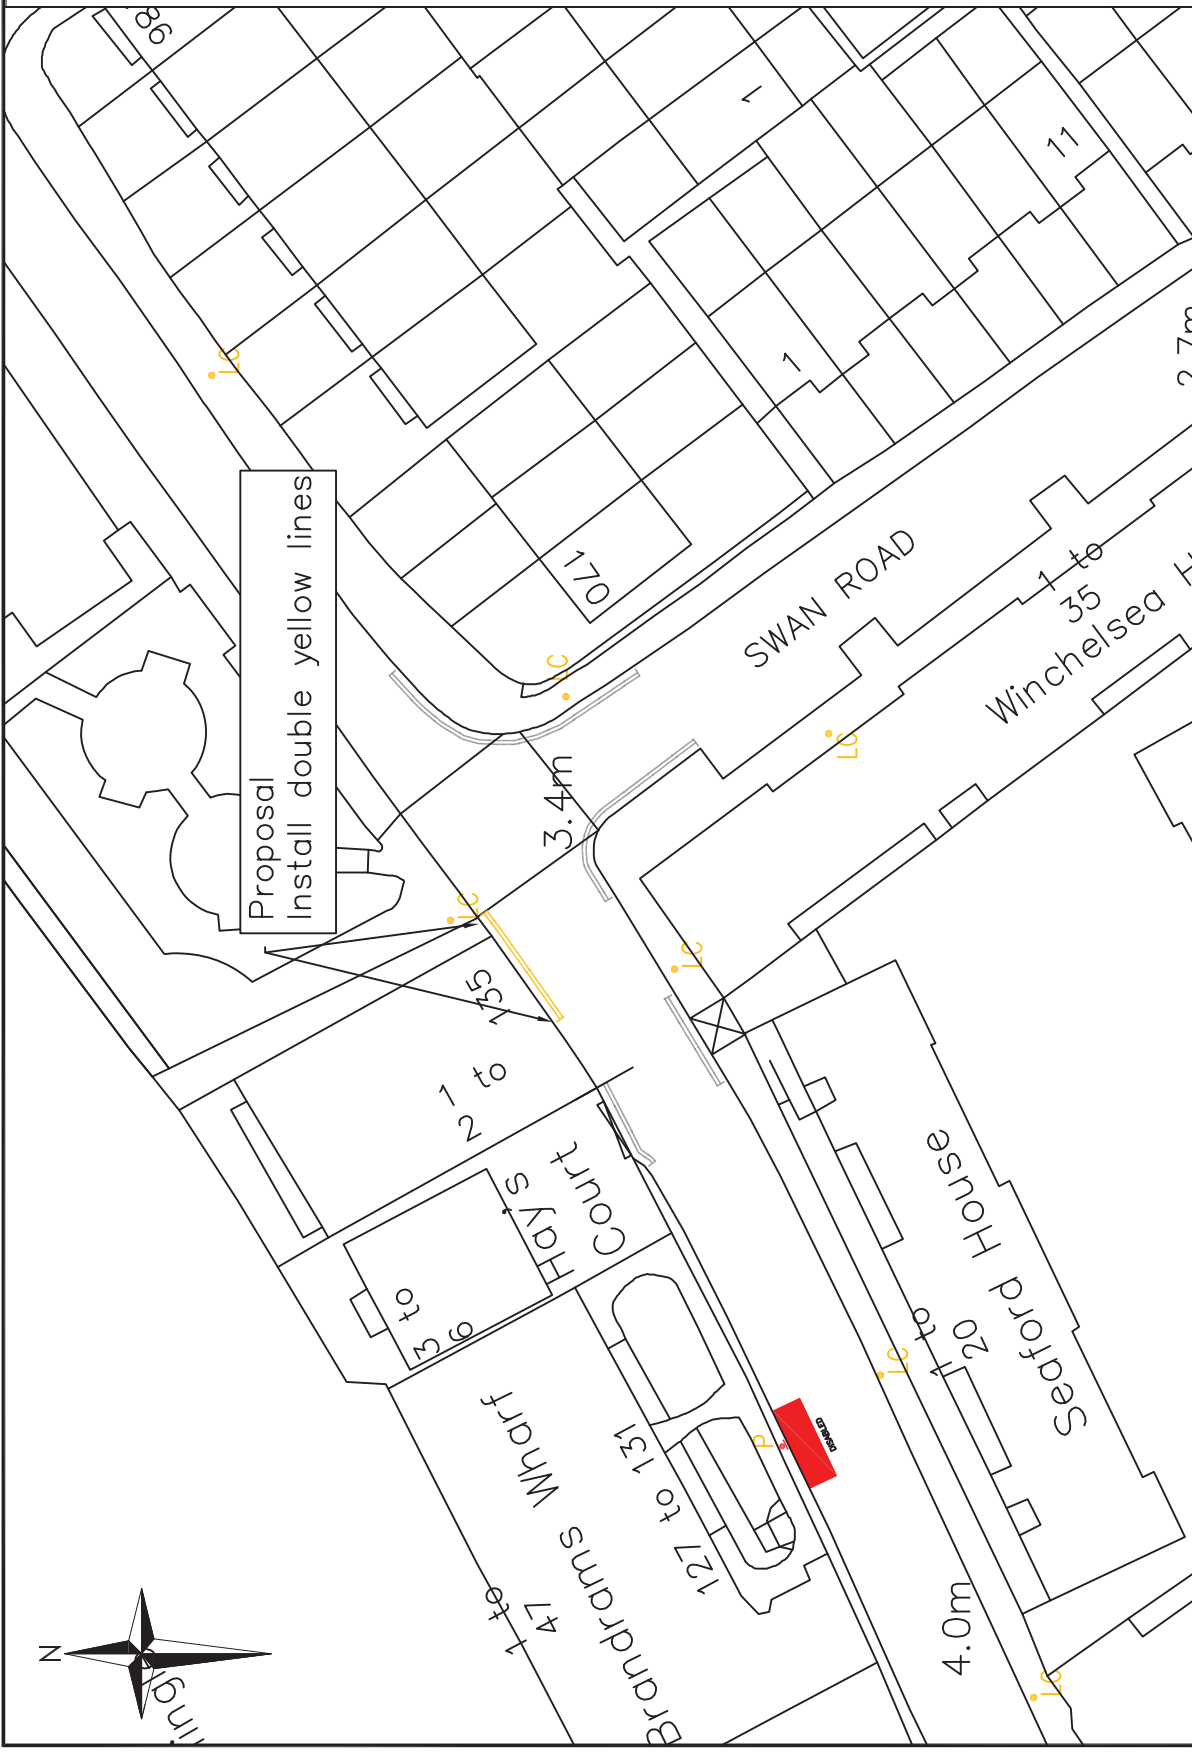

EXISTING DOUBLE YELLOW LINES
 PROPOSED DOUBLE YELLOW LINES

Community Council		BERMONDSEY AND ROTHERHITHE	
Ward(s)		ROTHERHITHE	
Date	Scale	Drn	Chk
10/10/15	1:500@A4	MH	PG
Dwg No.	1516Q3_004		Rev
Status	DETAILED DESIGN		Rev
			A

Project	1516Q3 LOCAL PARKING AMENDMENTS
Drawing Title	ROTHERHITHE STREET PROPOSED DOUBLE YELLOW LINES

Public Realm Projects
 Parking Design
 Environment and Leisure
 Floor 3, Hub 1
 Southwark Council
 160 Tooley Street
 PO Box 64529
 London, SE1P 5LX
 www.southwark.gov.uk/parkingprojects