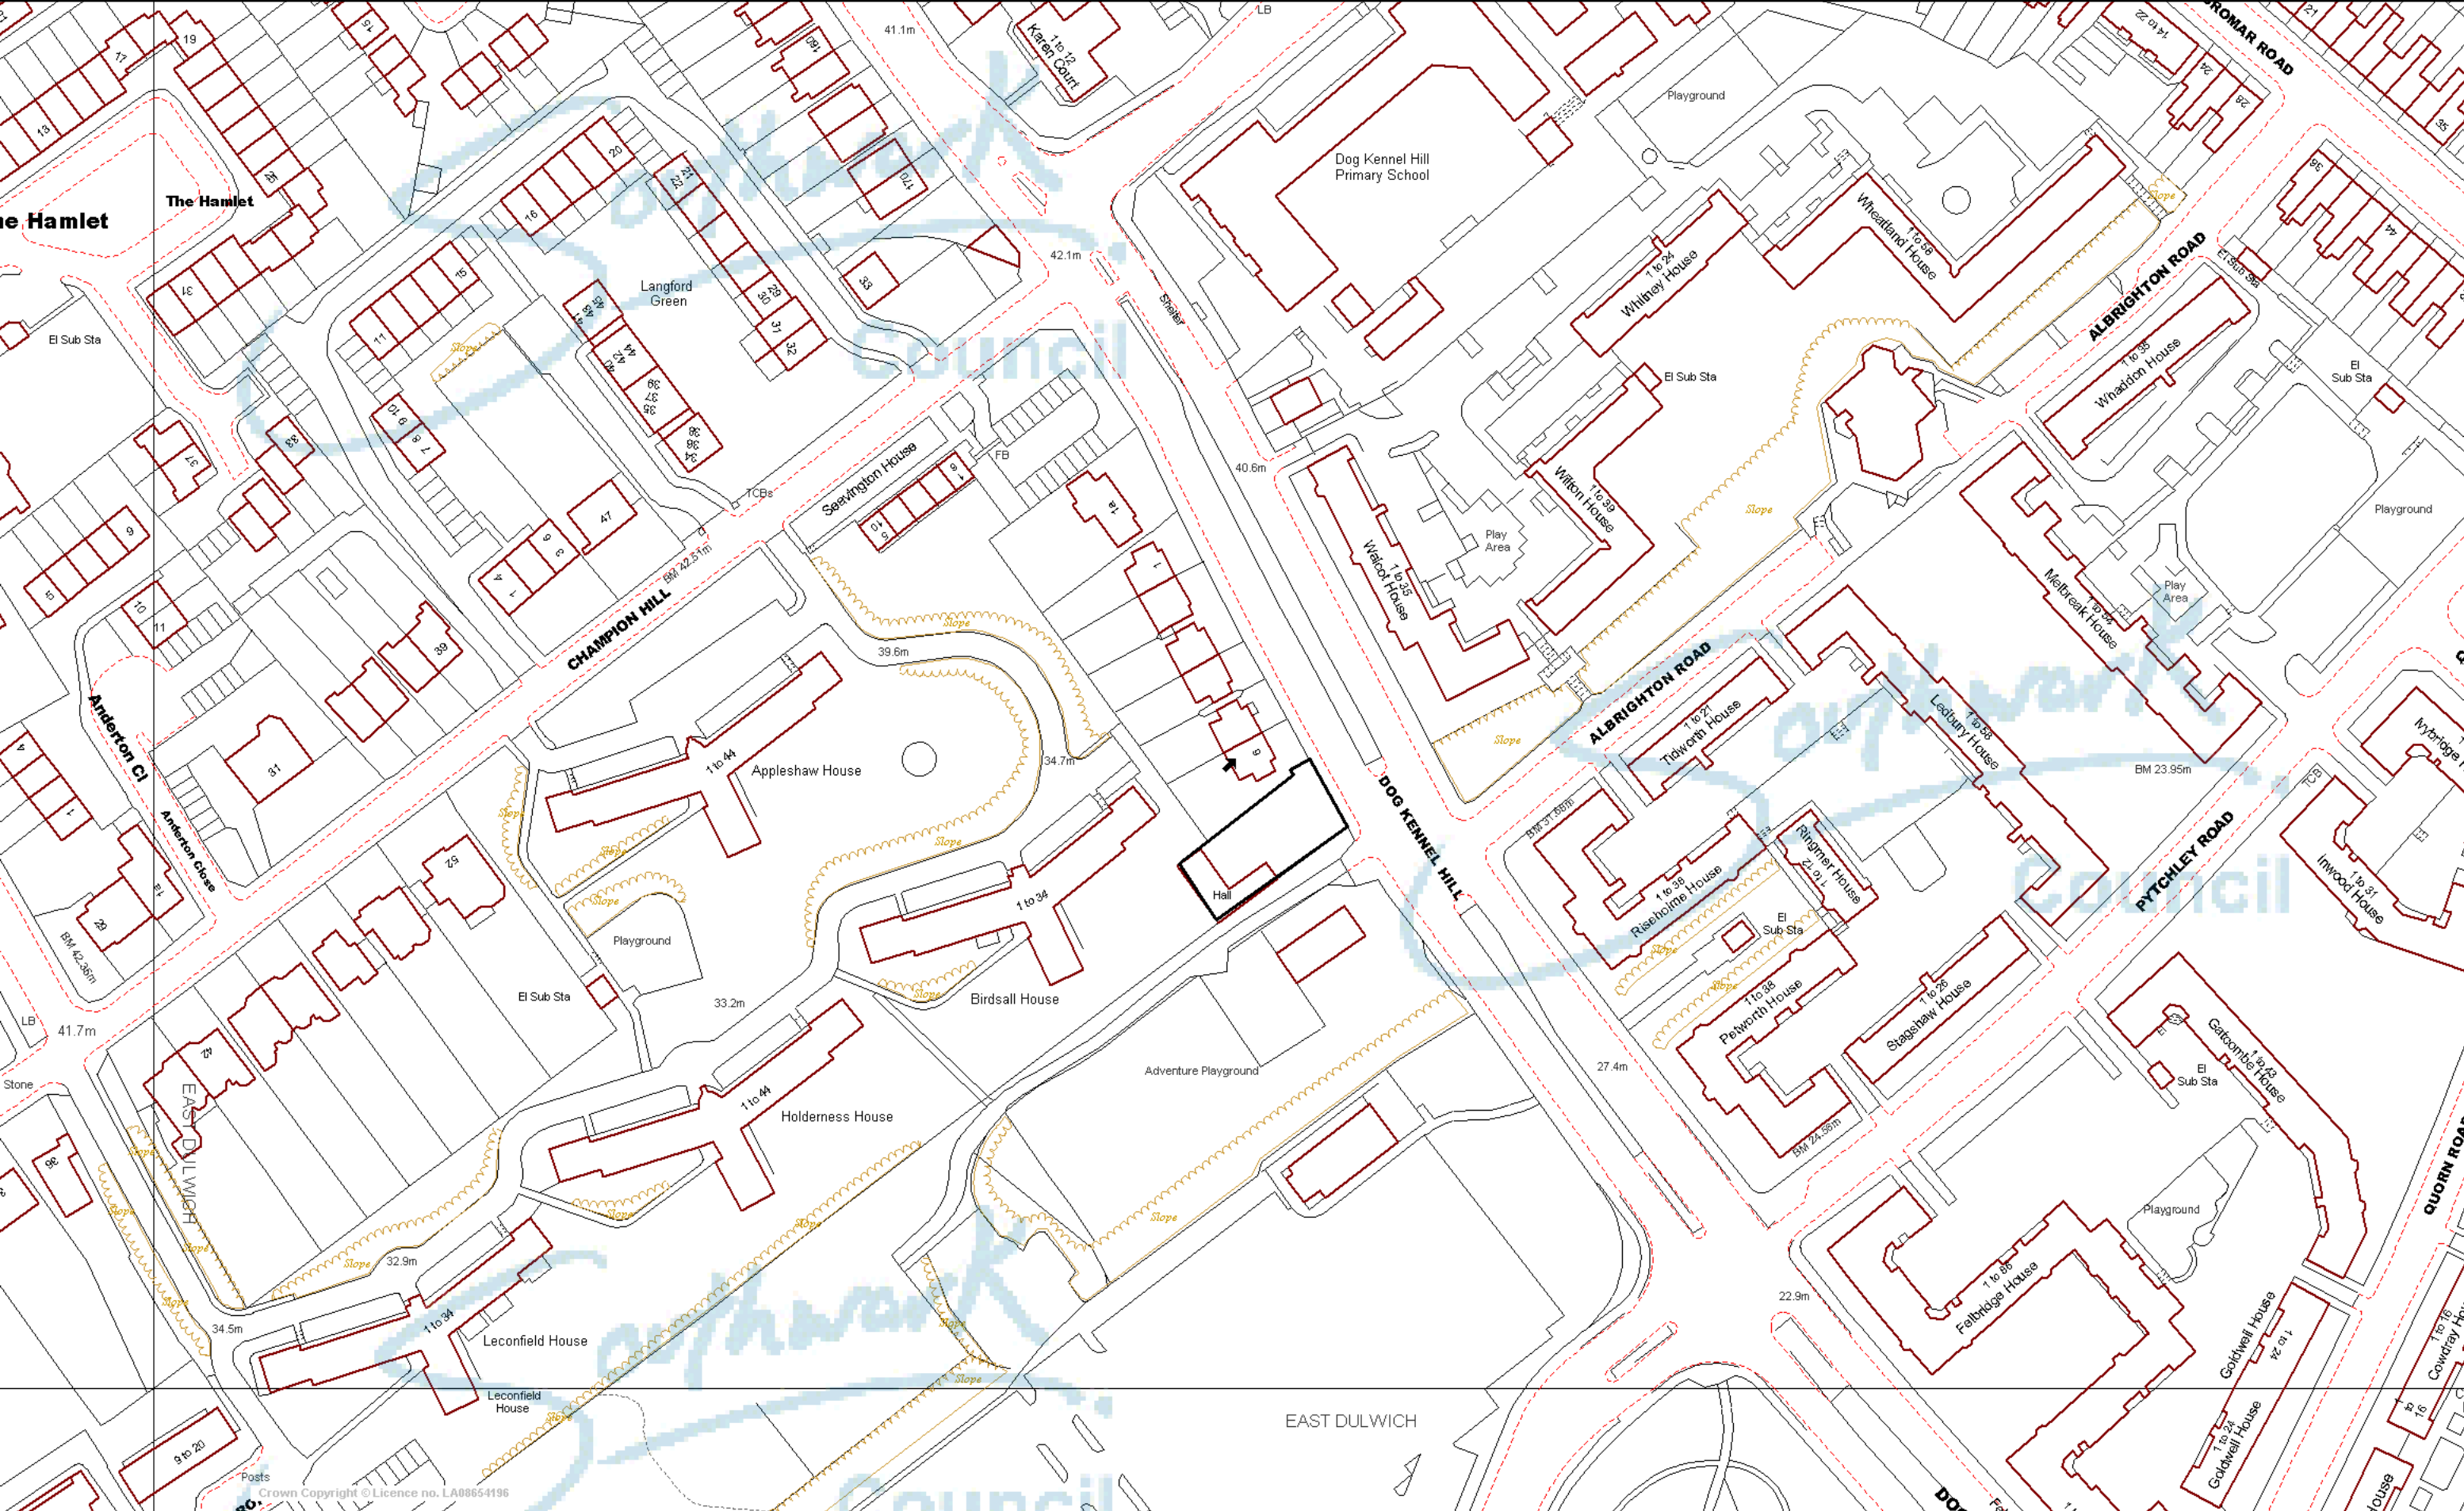

Land adjacent to 6 Dog Kennel Hill

© Crown Copyright All rights reserved. London Borough of Southwark. License LA08654196 2003

This site plan supplied by the London Borough of Southwark is for Planning and Building Control purposes only.

Claire Cook
Date 25/6/2004
Scale 1/1250

Southwark Council