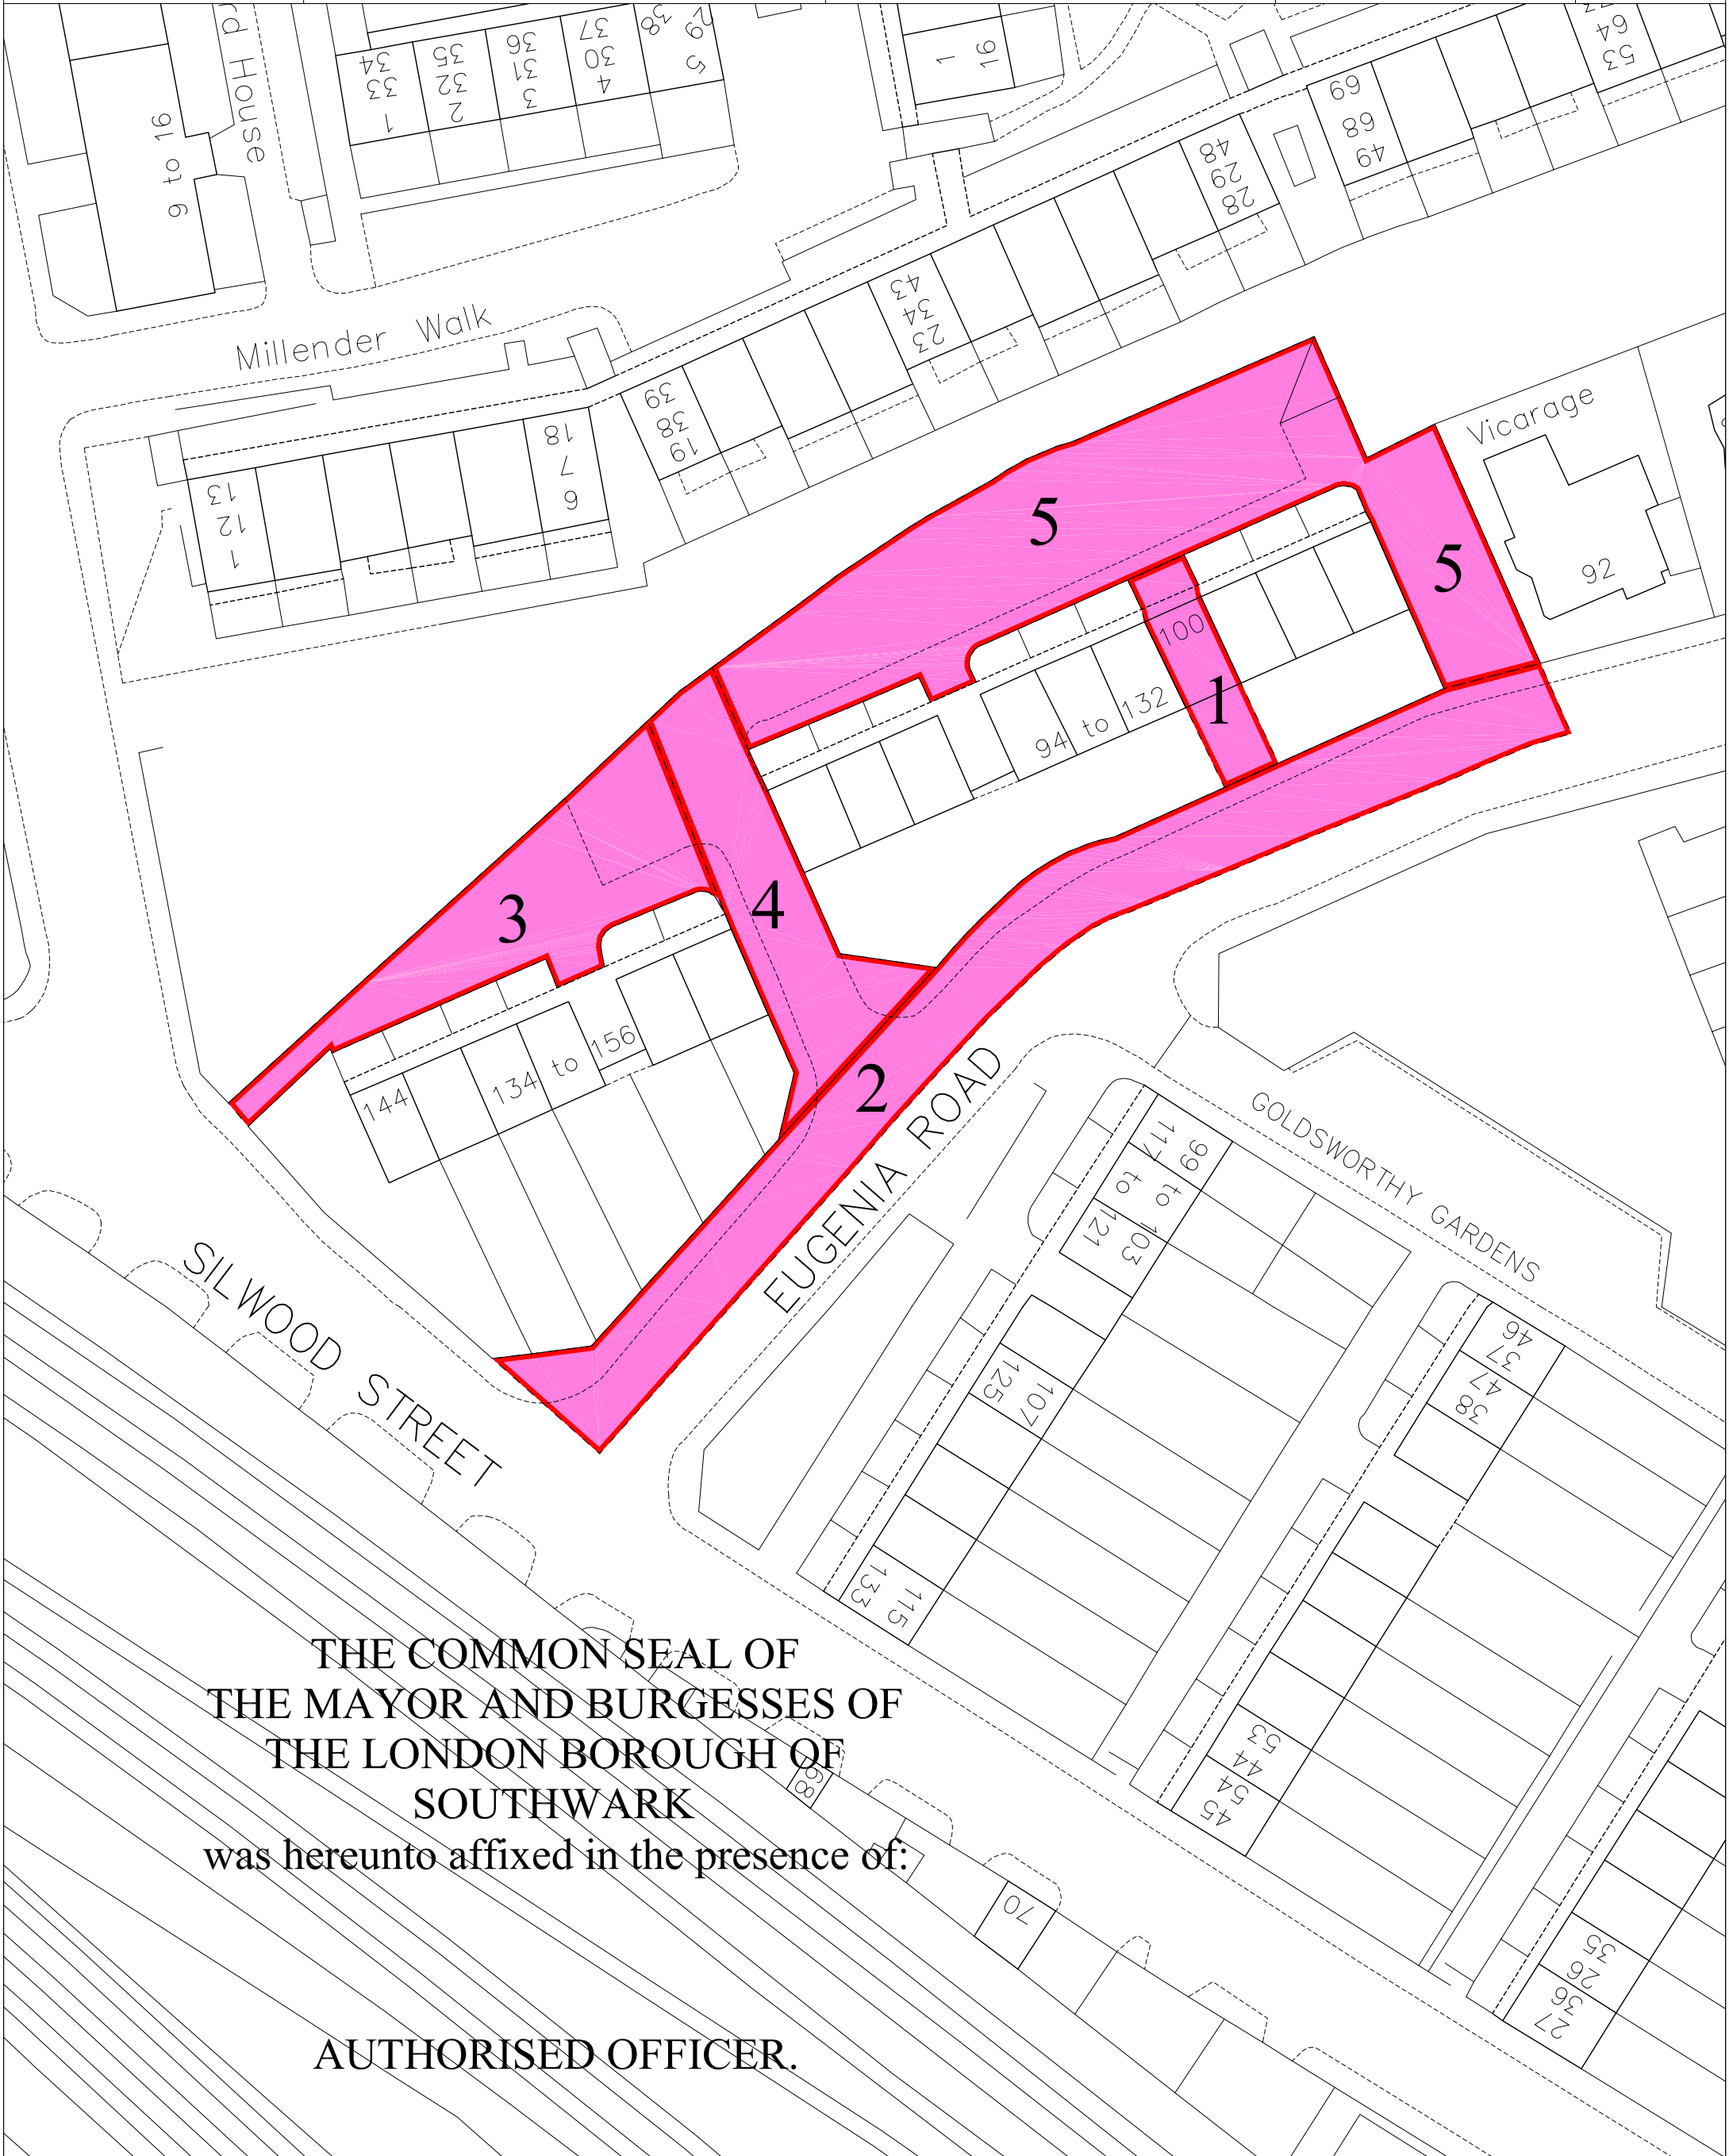

Draft pdf source

TITLE. Map referred to in the London Borough of Southwark
(Silwood Estate, Rotherhithe - Phase 4A)
Compulsory Purchase Order 2005

DRAWING No. LBS_870

DRAWN BY. AGW
Property Division

Original Scale - 1:500

DATE. 15/09/2005

Subject to variation when reproduced from an Adobe pdf source

NOT FOR LEGAL USE

THE COMMON SEAL OF
THE MAYOR AND BURGESSES OF
THE LONDON BOROUGH OF
SOUTHWARK

was hereunto affixed in the presence of:

AUTHORISED OFFICER.